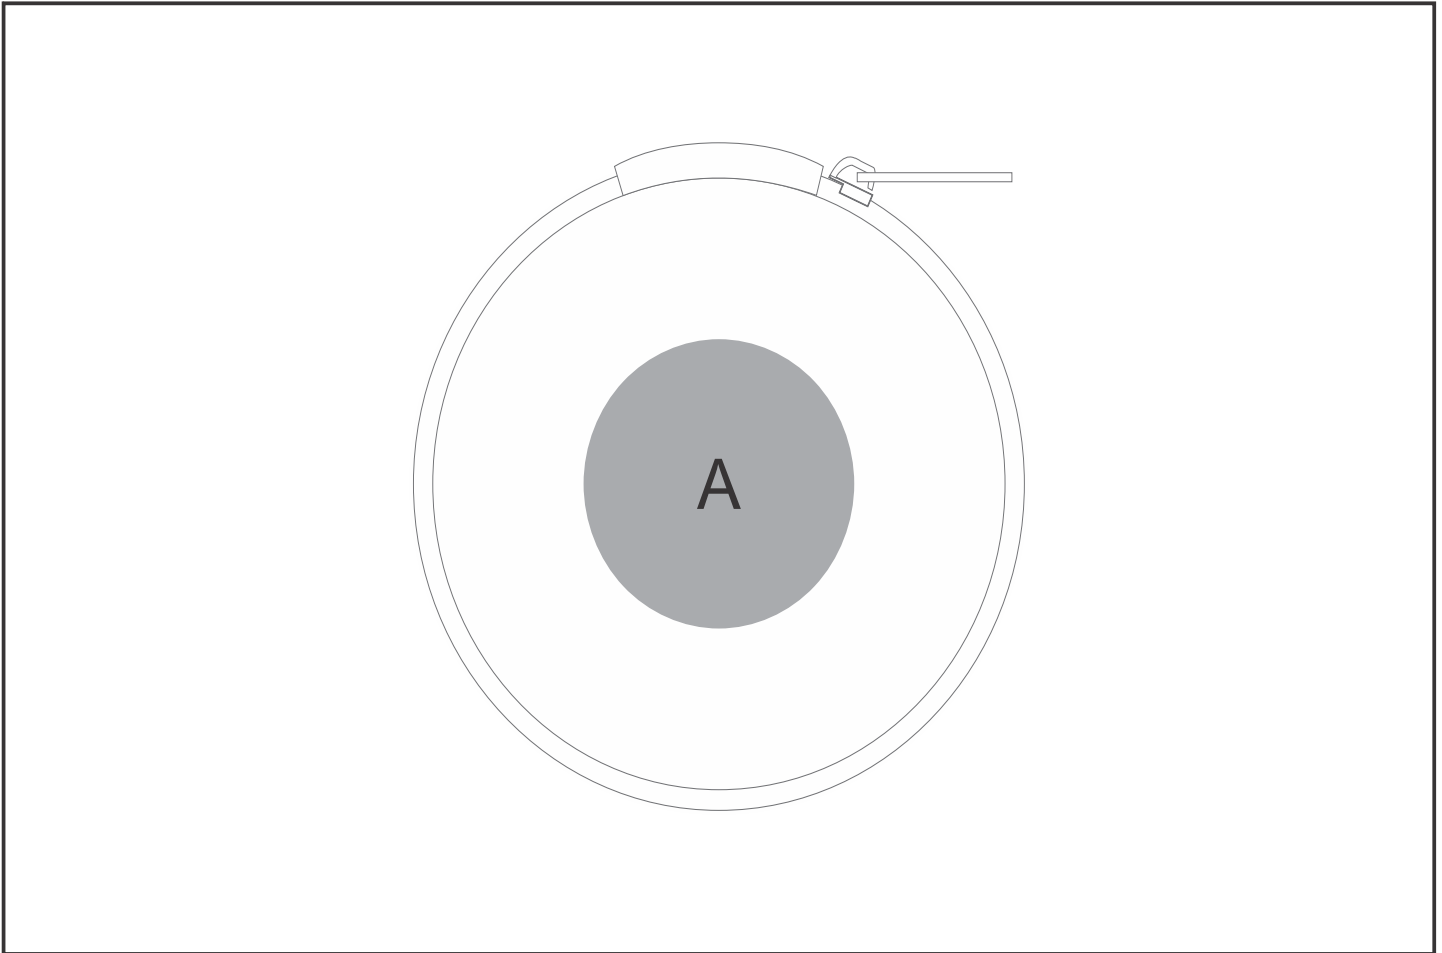

# GF-AM-907-B

Sammy Tri-Cable in EVA Case

## Branding Options:

Position	Branding Method (Branding Code)	No. of Colours	Dimension
A	Screen Print (SB)	1 Colour	35mm wide x 35mm high