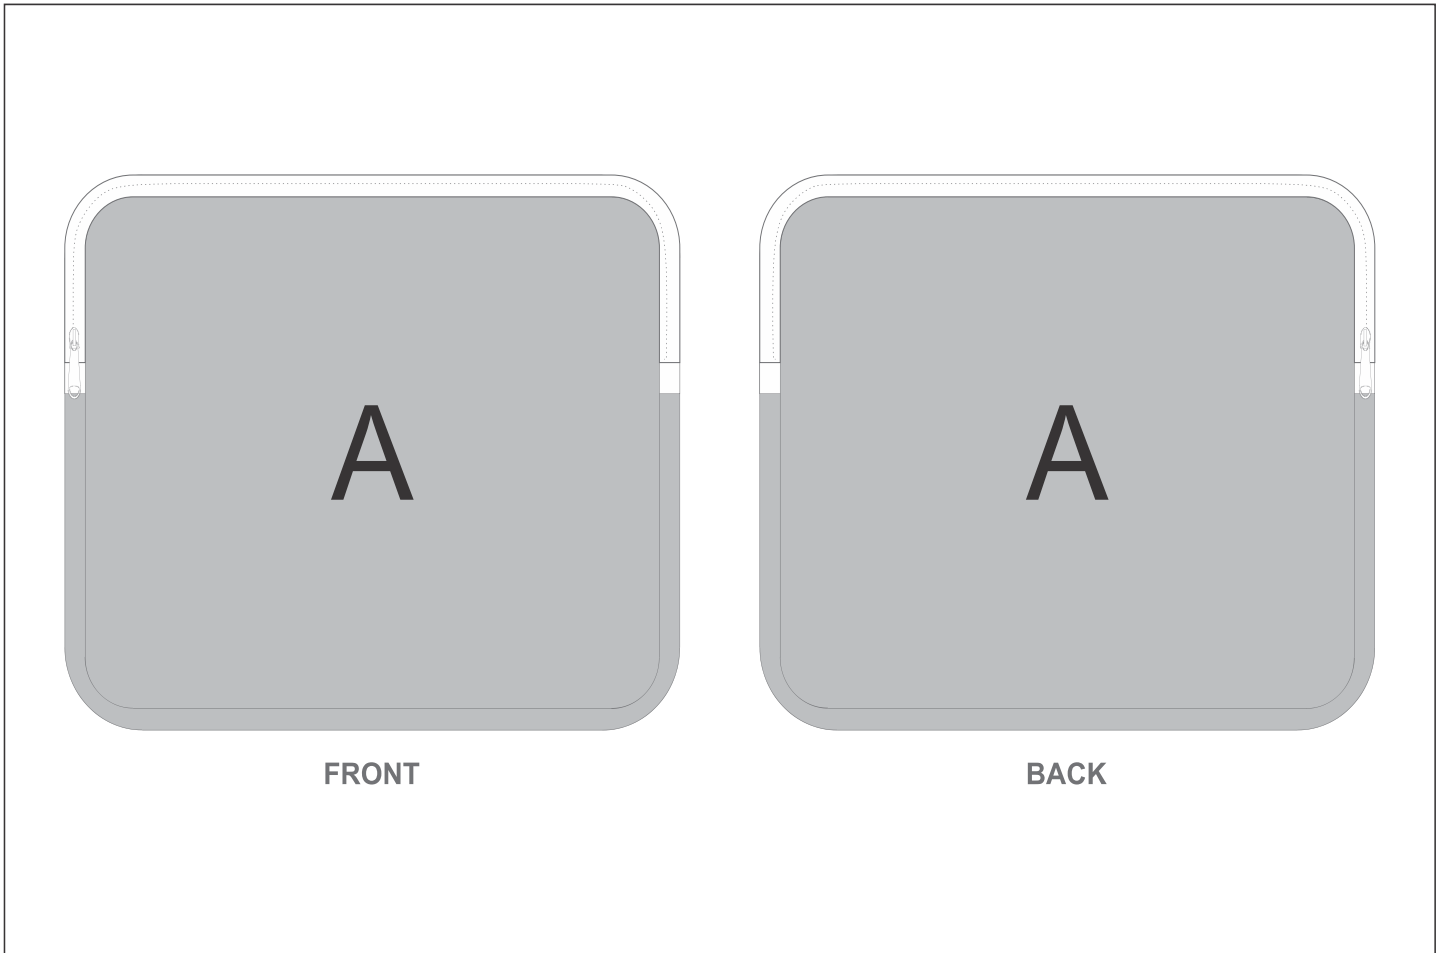

BC-HP-71-G

Hoppla Domain Neoprene Tablet Sleeve

Need to know:

Includes 1-Position Sublimation (setup fees apply)

- Please Note: We cannot guarantee 100% logo Alignment on all Brandable Panels.

Branding Options:

Position	Branding Method (Branding Code)	No. of Colours	Dimension
A	Custom Sublimation A (CPSUB-A)	Full Colour	640mm wide x 306.7mm high