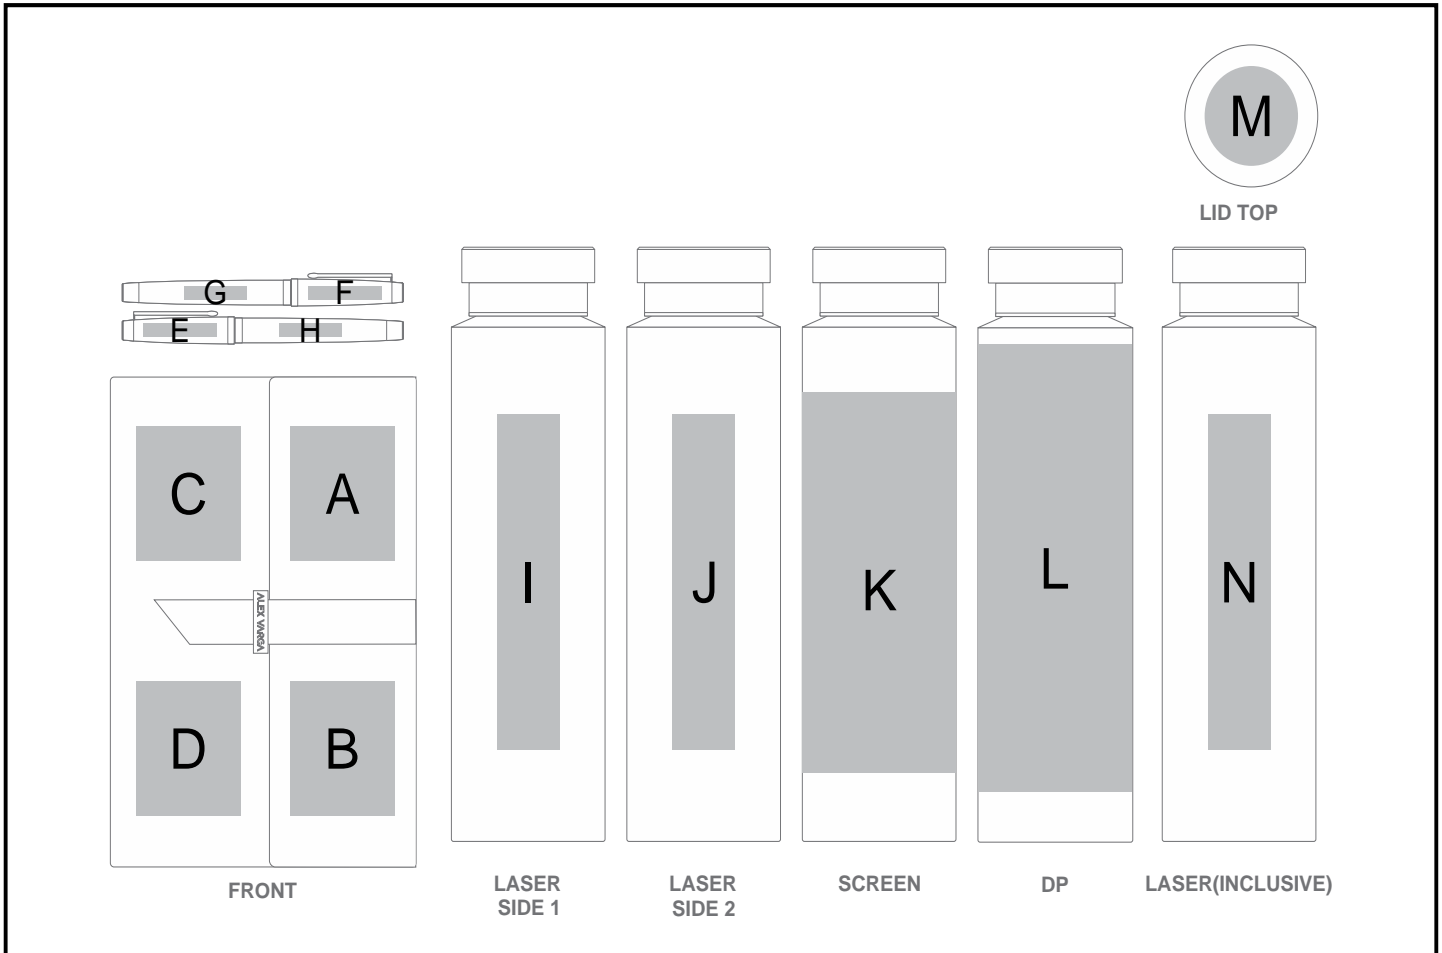

GF-AV-1173-B

Alex Varga Undakrov Gift Set

Need to know:

- Includes 1-Colour, 1-Position Screen Print OR 1-Position Laser Engraving OR 1-Position Debossing on Notebook and 1-Position Laser Engraving on Pen and Bottle POS N (setup fees apply.)
- Texture on Notebook will affect the quality of Print.
- No Small Text and Fine details due to the texture of the Notebook.
- **Laser colour:** A, B, C, D, G & H- Tonal | POS E, F, I, J, M & N - Silver | Bottle - Silver | Bottle Lid - Silver
- Full wrap around designs may have slight misalignment at the join, depending on your artwork. | - Full circumference of bottle is 235mm wide

Branding Options:

| Position | Branding Method (Branding Code) | No. of Colours | Dimension |
|----------|---------------------------------|----------------|-----------------------|
| A | Debossing (BOS-1) | N/A | 50mm wide x 60mm high |
| A | Laser Engraving (LC) | N/A | 50mm wide x 60mm high |
| B | Debossing (BOS-1) | N/A | 50mm wide x 60mm high |