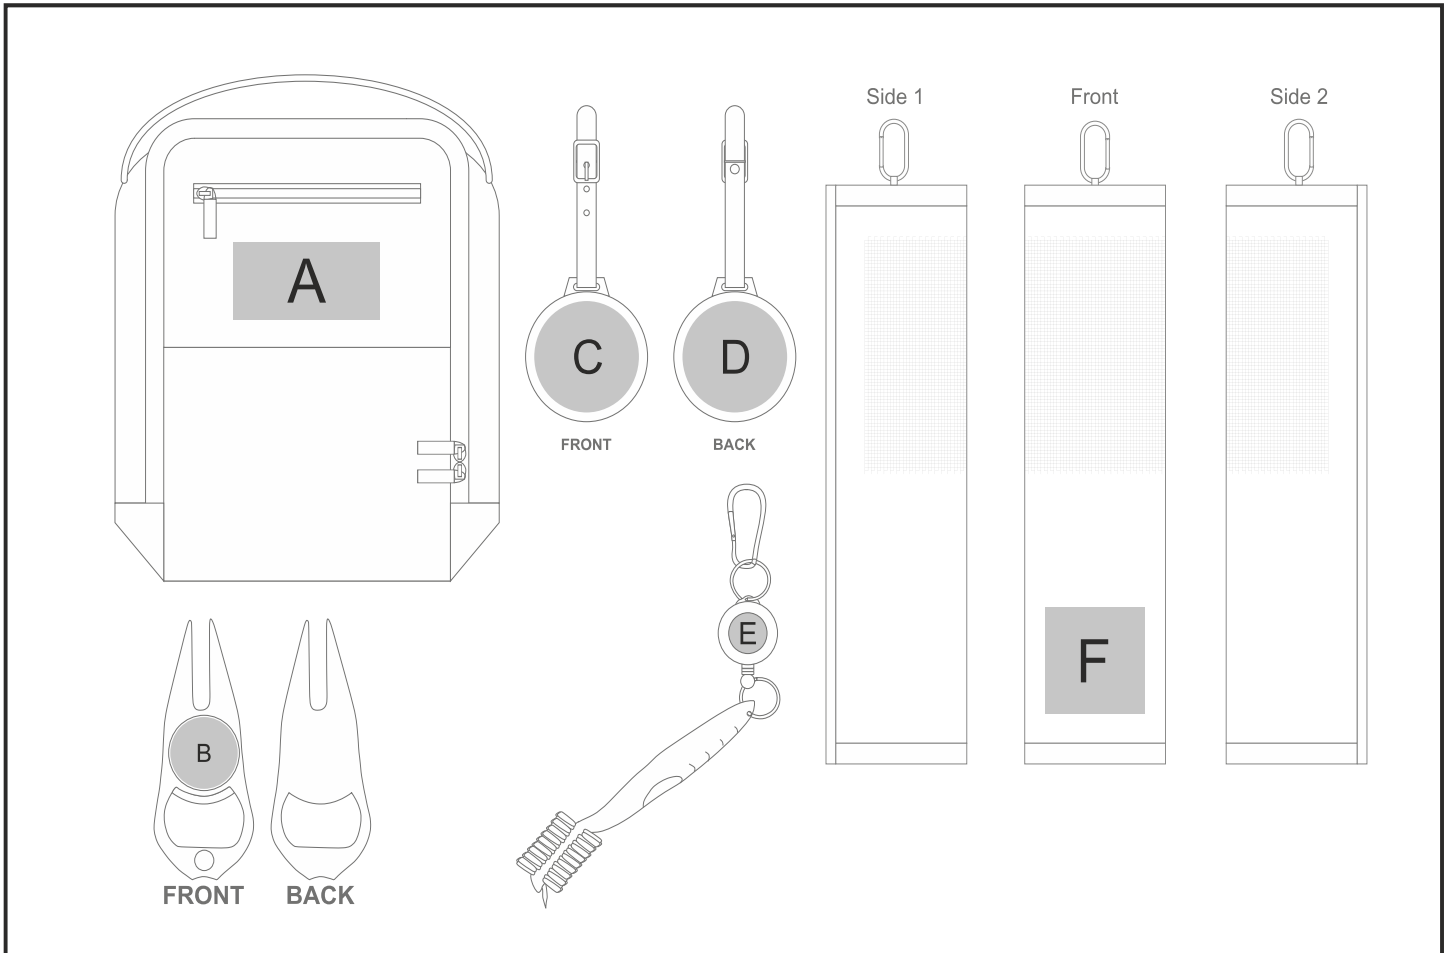

GF-AV-1421-B

Alex Varga Lofoten Golf Set

Need to know:

- Includes 1-Position Laser Engraving on Tag & Divot tool AND 1-Colour, 1-Position Screen Print on Bag AND 1-Position Dome Sticker on Brush AND 1-Position Embroidery on Towel (setup fees apply)

- **Laser Colour:** POS B, C & D - White

Branding Options:

Position	Branding Method (Branding Code)	No. of Colours	Dimension
A	Screen Print (SA)	1 Colour	120mm wide x 60mm high
A	Digital Direct Transfer (DDT-D)	Full Colour	110mm wide x 50mm high
B	Laser Engraving (LB)	N/A	20mm wide x 20mm high
B	Digital Dome Sticker (DB)	Full Colour	24mm wide x 24mm high
C	Laser Engraving (LB)	N/A	60mm wide x 60mm high

D	Laser Engraving (LB)	N/A	60mm wide x 60mm high
E	Digital Dome Sticker (DB)	Full Colour	19.4mm wide x 19.4mm high
F	Embroidery (EM-OTHER)	N/A	100mm wide x 100mm high