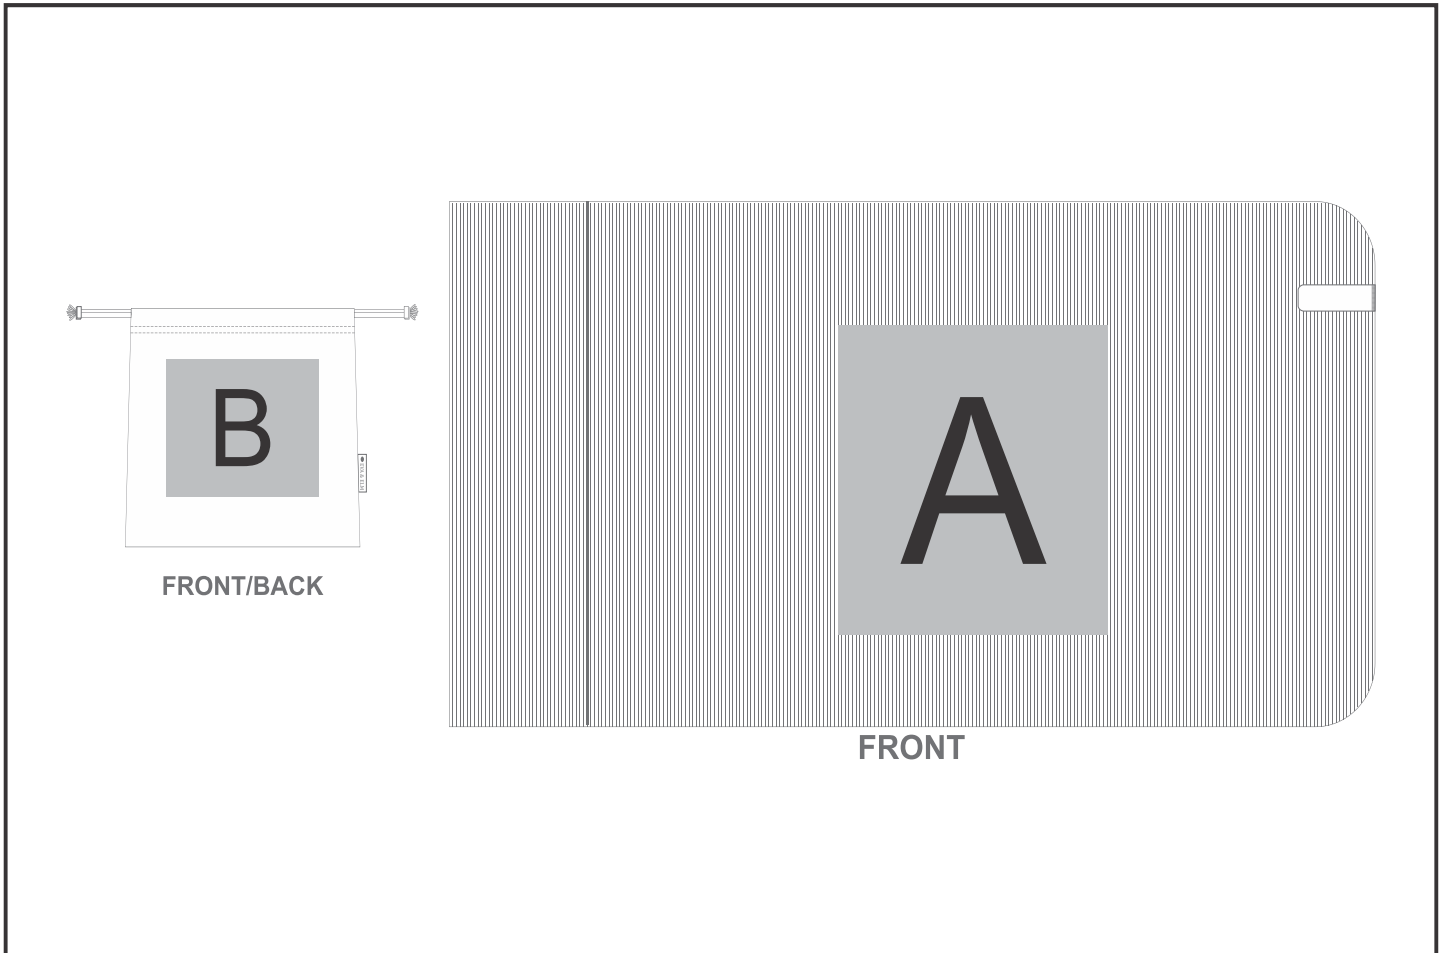

GF-EE-1050-B

Eva & Elm Spectra Gym Towel

Need to know:

- Texture of item will affect the quality of the print.
- No Large solid blocks for Screen
- No fine details/text for Screen

Branding Options:

Position	Branding Method (Branding Code)	No. of Colours	Dimension
A	Screen Print (SC)	1 Colour	280mm wide x 300mm high
A	Digital Transfer Clothing A6 (DTC-A6)	Full Colour	105mm wide x 148mm high
A	Digital Transfer Clothing A5 (DTC-A5)	Full Colour	148mm wide x 210mm high
A	Digital Transfer Clothing A4 (DTC-A4)	Full Colour	290mm wide x 200mm high
B	Digital Direct Transfer (DDT-D)	Full Colour	74mm wide x 100mm high
B	Digital Direct Transfer (DDT-A)	Full Colour	100mm wide x 100mm high
B	Screen Print (SA)	2 Colours	130mm wide x 100mm high