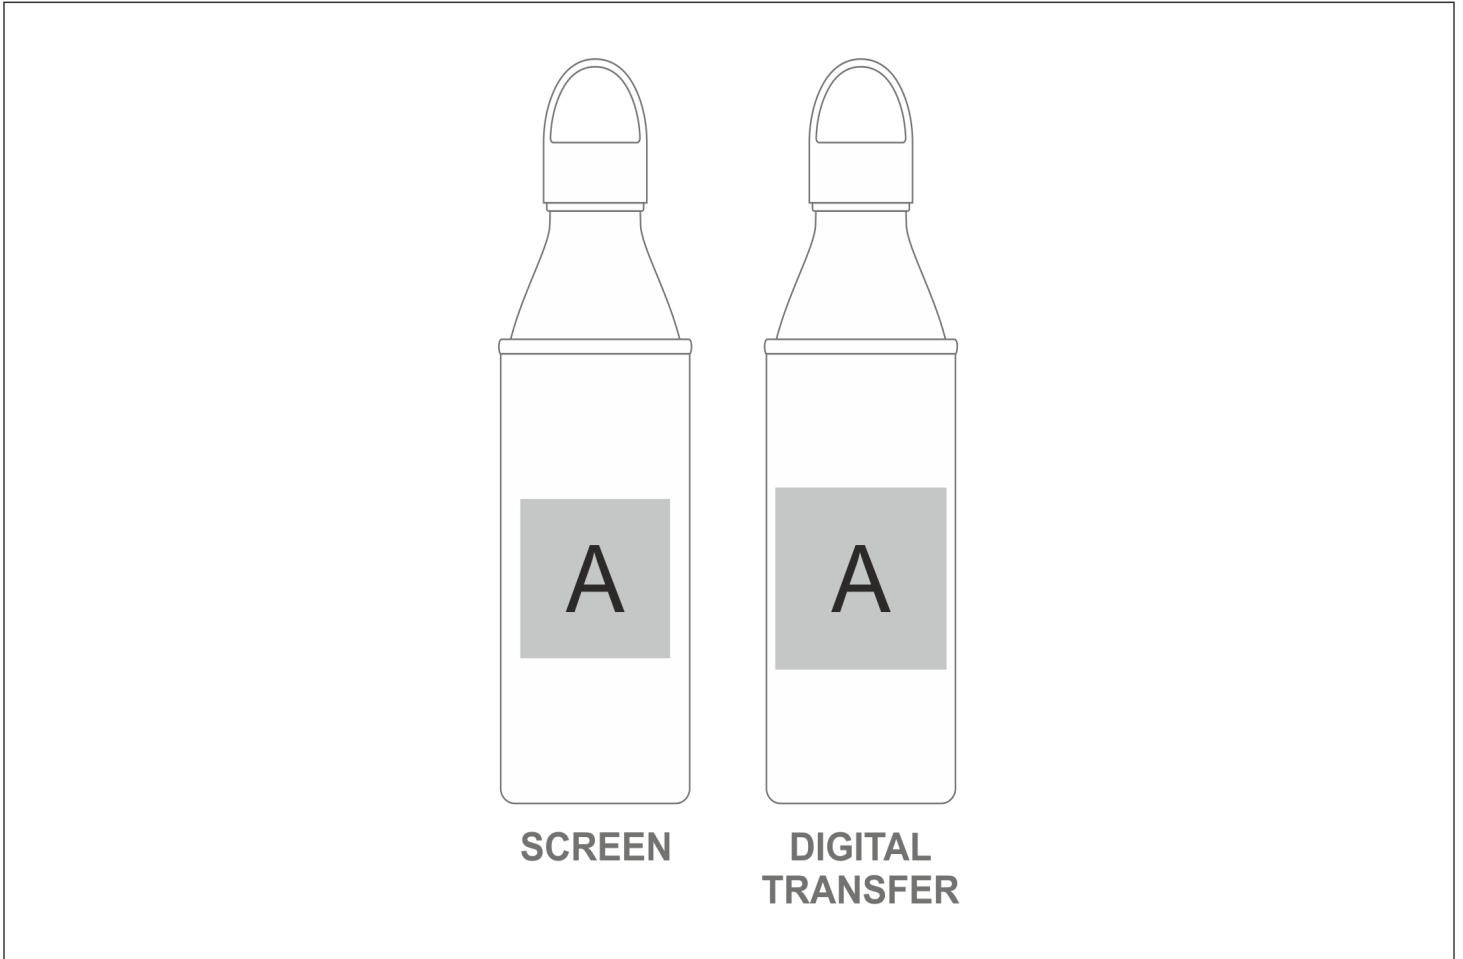

GF-KS-1000-B

Kooshty Big Swing Neo Glass Water Bottle – 850ml

Need to know:

Branding Options:

Position	Branding Method (Branding Code)	No. of Colours	Dimension
A	Screen Print (SB)	1 Colour	70mm wide x 70mm high
A	Digital Direct Transfer (DDT-D)	Full Colour	74mm wide x 80mm high
A	Digital Direct Transfer (DDT-A)	Full Colour	80mm wide x 80mm high