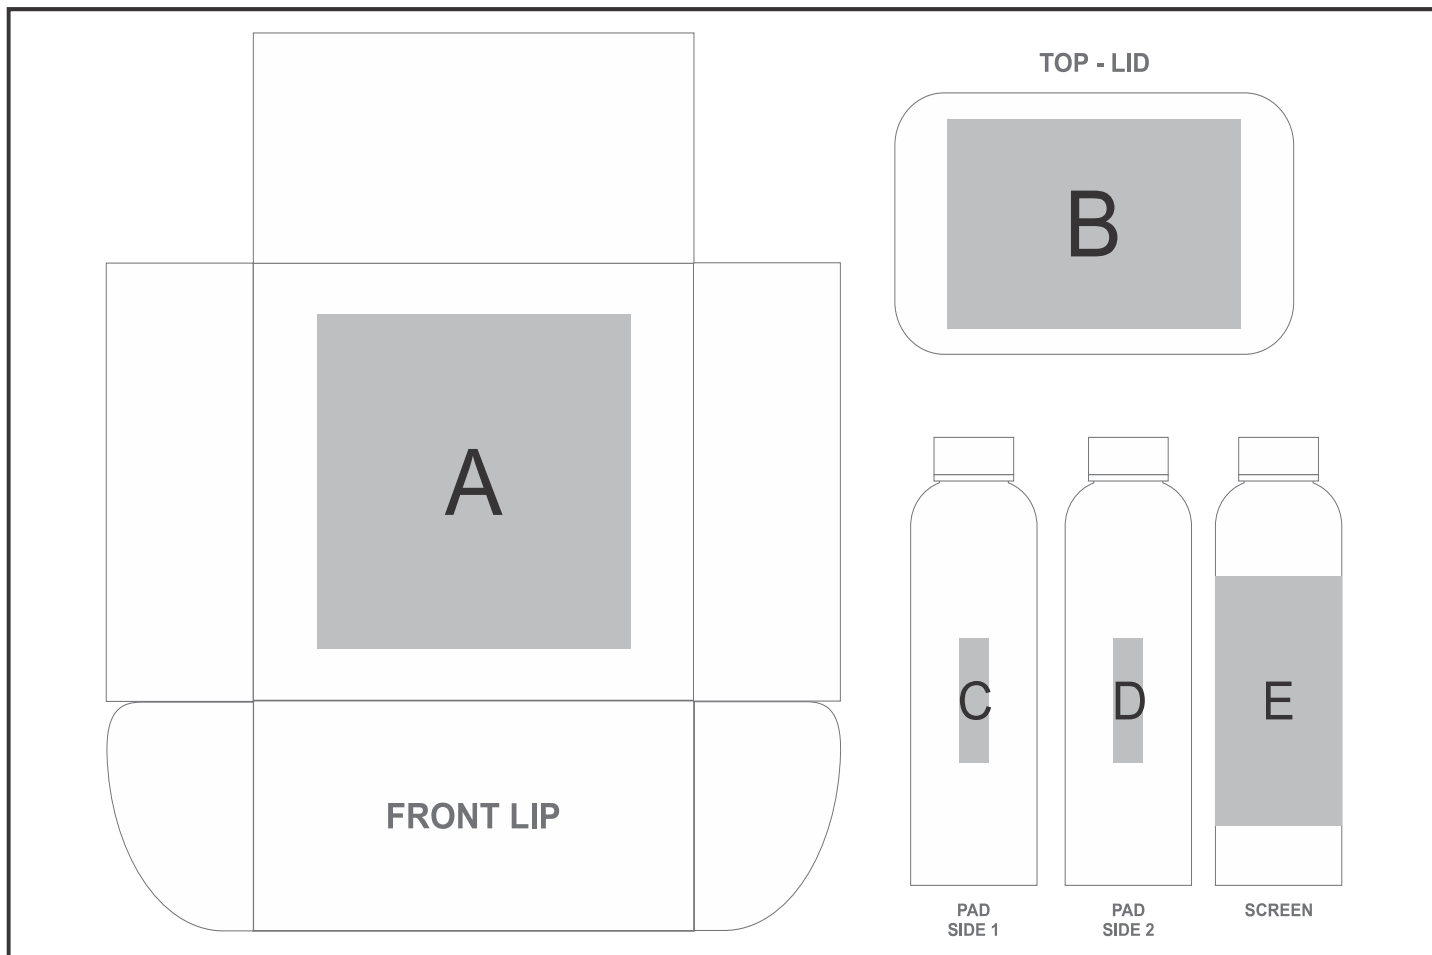

## Need to know:

- Includes 1-Colour, 1-Position Screen Print on Box & Lunch Box AND 1-Colour, 1-Position Screen wrap on Bottle (setup fees apply)

- **Laser Colour POS B: Tonal**

- Due to tonal variations in the wood the laser engraving will vary from one item to the next and will likely vary in the same Lunch Box.

- White ink to be used only on Clear bottles.

- Seam on bottle will affect the print and the print may go over the seam.

## Branding Options:

Position	Branding Method (Branding Code)	No. of Colours	Dimension
A	Screen Print (SA)	1 Colour	160mm wide x 160mm high
B	Screen Print (SA)	1 Colour	130mm wide x 90mm high
B	Laser Engraving (LC)	N/A	130mm wide x 90mm high

C	Pad Printing (PC)	4 Colours	15mm wide x 60mm high
D	Pad Printing (PC)	4 Colours	15mm wide x 60mm high
E	Screen Wrap (SW)	1 Colour	160mm wide x 130mm high