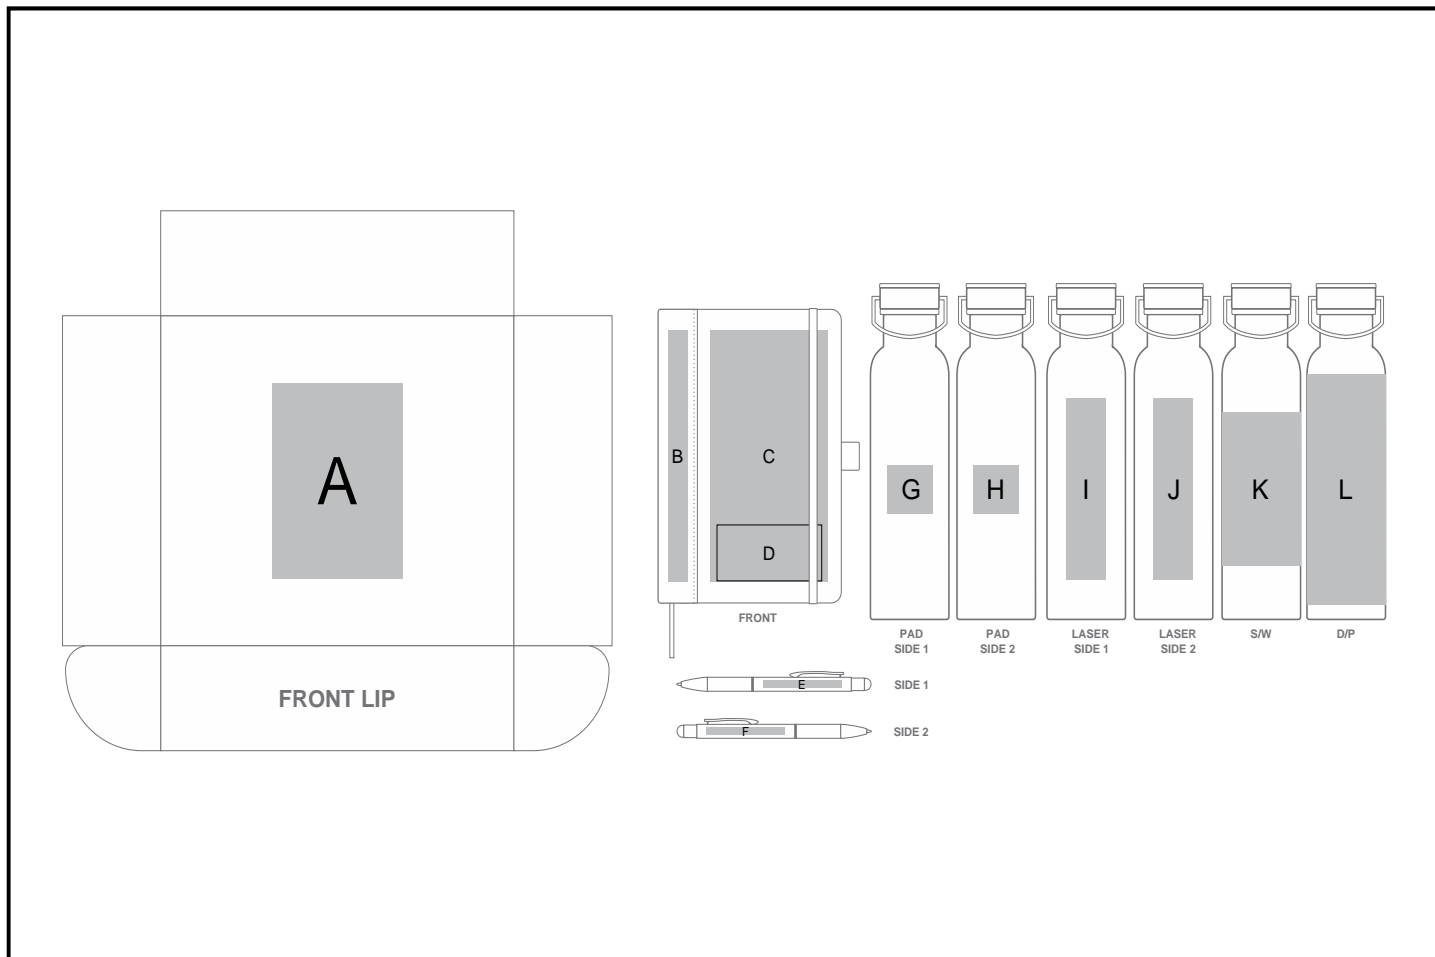

GF-KS-1333-B

Kooshty Cantoro Gift Set

Need to know:

- Includes 1-Colour 1-Position Screen Print on Notebook POS D & Box AND 1-Position Laser Engraving on Pen AND 1-Colour 1-Position Screen Wrap OR 1-Position Pad Print on Bottle (setup fees apply)

- Due to tonal variations in the wood the laser engraving will vary from one item to the next and will likely vary in the same item.

- **Laser colour:** POS C & D - Tonal | E & F- White | I & J - Silver

- Full circumference of bottle is 230mm wide

Branding Options:

Position	Branding Method (Branding Code)	No. of Colours	Dimension
A	Screen Print (SA)	1 Colour	100mm wide x 140mm high
B	Laser Engraving (LC)	N/A	15mm wide x 180mm high
B	Digital Direct Transfer (DDT-D)	Full Colour	15mm wide x 105mm high

B	Digital Direct Transfer (DDT-A)	Full Colour	15mm wide x 148mm high
C	Screen Print (SC)	1 Colour	70mm wide x 175mm high
C	Pad Printing (PA)	4 Colours	50mm wide x 30mm high
C	Laser Engraving (LC)	N/A	90mm wide x 180mm high
D	Laser Engraving (LC)	N/A	80mm wide x 40mm high
E	Laser Engraving (LB)	N/A	60mm wide x 5mm high
F	Laser Engraving (LB)	N/A	60mm wide x 5mm high
G	Pad Printing (PA)	4 Colours	35mm wide x 35mm high
H	Pad Printing (PA)	4 Colours	35mm wide x 35mm high
I	Laser Engraving (LA)	N/A	30mm wide x 130mm high
J	Laser Engraving (LA)	N/A	30mm wide x 130mm high
K	Screen Wrap (SW)	1 Colour	190mm wide x 110mm high
L	Digital Print Drinkware (DP-C)	Full Colour	230mm wide x 80mm high
L	Digital Print Drinkware (DP-D)	Full Colour	220mm wide x 150mm high
L	Digital Print Drinkware (DP-E)	Full Colour	230mm wide x 135mm high