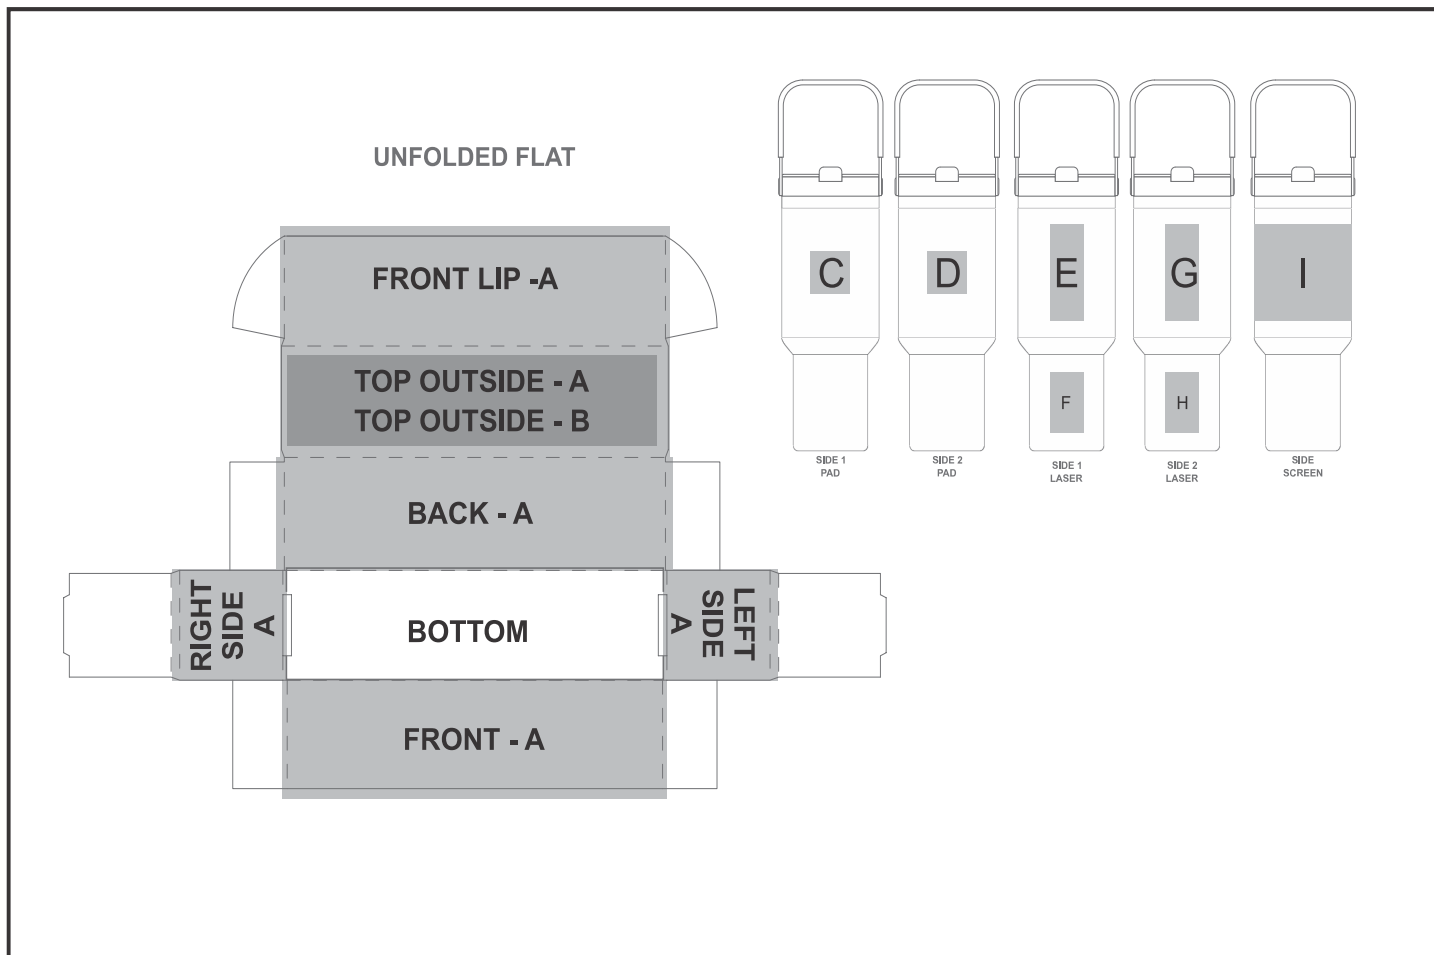

GF-KS-1356-B

Kooshty Waikiki Tumbler in Bianca Custom Gift Box

Need to know:

- Includes 1-Position Direct Print on Box AND 1-Colour 1-Position Screen Wrap OR 1-Colour 1-Position Pad Print on Bottle (setup fees apply)

- **Please Note:** Due to the nature of the printing process, any white in a logo cannot be branded and we cannot guarantee an exact colour match as the box has a matt finish. The nature and inconsistency of the pre-cut boards may create a 1-3mm of unbranded space on the front lip and imperfections maybe be found within the print. Large solid coverage prints are not recommended, if large solid coverage is required, it is recommended on kraft boxes as imperfections are less noticeable.

- **Laser Colour:** POS E, F, G & H - Silver

- Texture of Item will affect the quality of Print.

- Please note the logo may not align with the lid handle of tumbler

Branding Options:

Position	Branding Method (Branding Code)	No. of Colours	Dimension
A	Digital Custom Packaging (DCP-CHG-3)	Full Colour	546mm wide x 468mm high
B	Digital Custom Packaging (DCP-CHG-3)	Full Colour	334mm wide x 80mm high
C	Pad Printing (PB)	4 Colours	35mm wide x 35mm high

D	Pad Printing (PB)	4 Colours	35mm wide x 35mm high
E	Laser Engraving (LB)	N/A	30mm wide x 80mm high
F	Laser Engraving (LB)	N/A	30mm wide x 50mm high
G	Laser Engraving (LB)	N/A	30mm wide x 80mm high
H	Laser Engraving (LB)	N/A	30mm wide x 50mm high
I	Screen Wrap (SW)	1 Colour	220mm wide x 80mm high