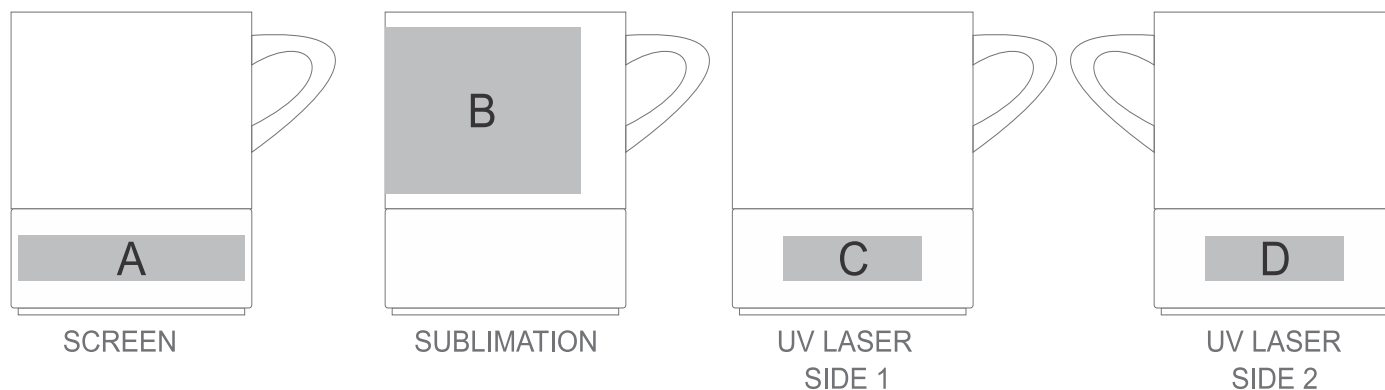

# KOOSH-8956

Kooshty Kaleido Ceramic Mug

**Branded Logo may appear to be smaller due to curvature of Mug.**

## Need to know:

- Includes Full-Colour, 1-Position Sublimation (setup fee applies)
- No Large Solid colour blocks (background) will be branded
- UV Laser colour: Grey

## Branding Options:

| Position | Branding Method (Branding Code) | No. of Colours | Dimension              |
|----------|---------------------------------|----------------|------------------------|
| A        | Screen Print (SA)               | 1 Colour       | 80mm wide x 15mm high  |
| B        | Sublimation (SUB-C)             | Full Colour    | 210mm wide x 55mm high |
| C        | Laser Engraving (LA)            | N/A            | 50mm wide x 40mm high  |
| D        | Laser Engraving (LA)            | N/A            | 50mm wide x 40mm high  |