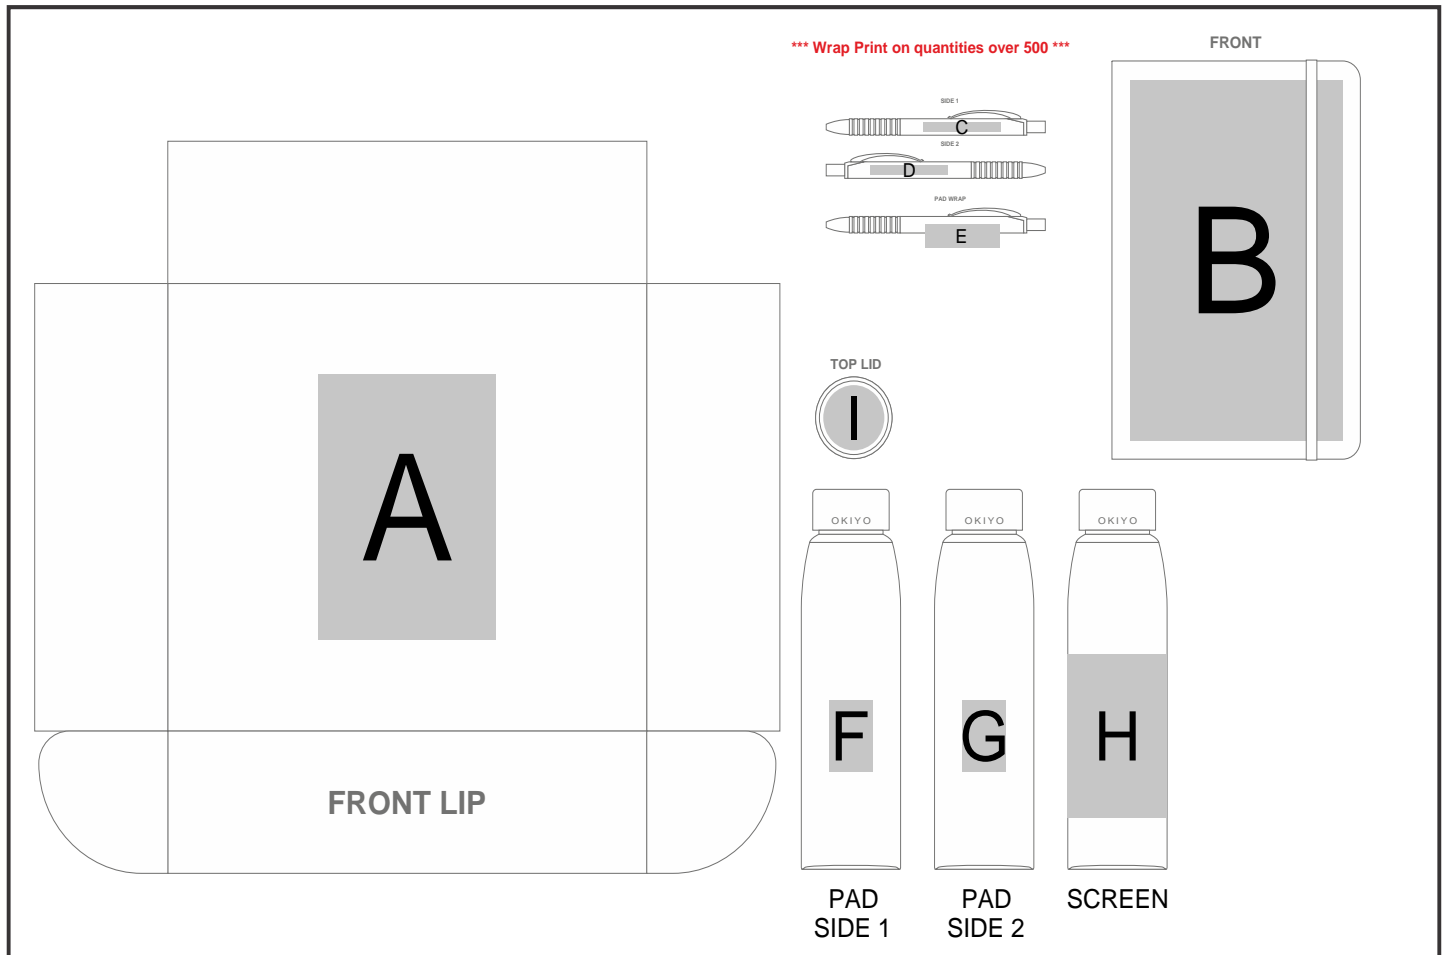

GF-OK-1034-B

Okiyo Chiba Kraft Gift Set

Need to know:

- Includes 1-Colour, 1-Position Screen Print on Box & Notebook AND 1-Colour, 1-Position Screen Wrap on Bottle AND 1-Position Laser Engraving on Pen (setup fee applies)
- Pos B: Texture of the item will affect the screen print.
- **Laser Colour:** POS C & D - Tonal
- Due to tonal variations in the wood the laser engraving will vary from one item to the next and will likely vary in the same item.
- BOTTLE: Print Position & Alignment may be Inconsistent.

Branding Options:

Position	Branding Method (Branding Code)	No. of Colours	Dimension
A	Screen Print (SA)	1 Colour	100mm wide x 140mm high
B	Screen Print (SA)	1 Colour	105mm wide x 170mm high
B	Digital Direct Transfer (DDT-D)	Full Colour	74mm wide x 105mm high
B	Digital Direct Transfer (DDT-A)	Full Colour	100mm wide x 160mm high
B	Digital Direct Transfer (DDT-B)	Full Colour	120mm wide x 190mm high

B	Laser Engraving (LA)	N/A	80mm wide x 60mm high
C	Laser Engraving (LC)	N/A	45mm wide x 6mm high
C	Pad Printing (PB)	4 Colours	50mm wide x 6mm high
D	Laser Engraving (LC)	N/A	45mm wide x 6mm high
D	Pad Printing (PB)	4 Colours	50mm wide x 6mm high
E	Pad Wrap (PW)	1 Colour	48mm wide x 14mm high
F	Pad Printing (PC)	4 Colours	15mm wide x 60mm high
G	Pad Printing (PC)	4 Colours	15mm wide x 60mm high
H	Screen Wrap (SW)	1 Colour	120mm wide x 100mm high
I	Laser Engraving (LC)	N/A	40mm wide x 40mm high
I	Pad Printing (PB)	4 Colours	30mm wide x 30mm high