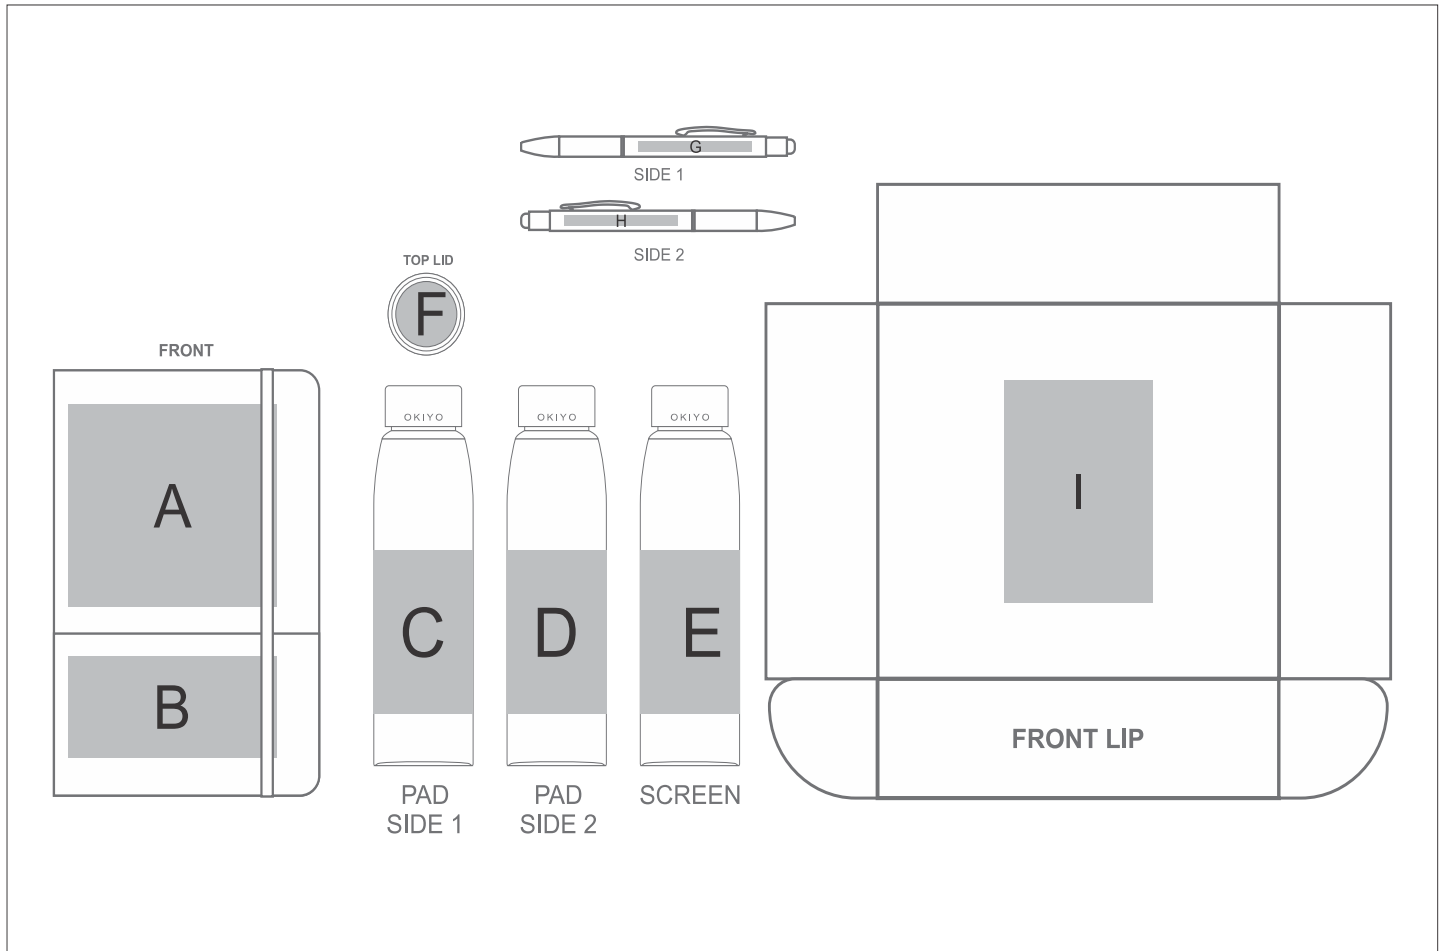

GF-OK-1035-B

Okiyo Goda Kraft Gift Set

Need to know:

- Includes 1-Position Debossing on Notebook OR 1-Colour, 1-Position Screen Print on Notebook AND 1-Colour, 1-Position Screen Wrap on Bottle AND 1-Position Laser Engraving on Pen AND 1-Colour, 1-Position Screen Print on Box (setup fee applies)

- Pos A: Texture of the item will affect the quality of print
- **Laser Colour:** Pos A - Black | Pos F - White | Pos G & H - Tonal
- Due to tonal variations in the wood the laser engraving will vary from one item to the next and will likely vary in the same item.
- Pos C: Print Position & Alignment may be Inconsistent.

Branding Options:

Position	Branding Method (Branding Code)	No. of Colours	Dimension
A	Screen Print (SB)	1 Colour	80mm wide x 60mm high
A	Digital Direct Transfer (DDT-D)	Full Colour	105mm wide x 75mm high
A	Digital Direct Transfer (DDT-A)	Full Colour	110mm wide x 100mm high
A	Laser Engraving (LC)	N/A	100mm wide x 100mm high

B	Screen Print (SB)	1 Colour	70mm wide x 35mm high
B	Digital Direct Transfer (DDT-D)	Full Colour	105mm wide x 50mm high
B	Digital Direct Transfer (DDT-A)	Full Colour	110mm wide x 50mm high
B	Debossing (BOS-1)	N/A	100mm wide x 50mm high
C	Pad Printing (PC)	4 Colours	15mm wide x 60mm high
D	Pad Printing (PC)	4 Colours	15mm wide x 60mm high
E	Screen Wrap (SW)	1 Colour	120mm wide x 100mm high
F	Pad Printing (PB)	4 Colours	30mm wide x 30mm high
F	Laser Engraving (LC)	N/A	40mm wide x 40mm high
G	Laser Engraving (LB)	N/A	60mm wide x 5mm high
H	Laser Engraving (LB)	N/A	60mm wide x 5mm high
I	Screen Print (SA)	1 Colour	100mm wide x 140mm high