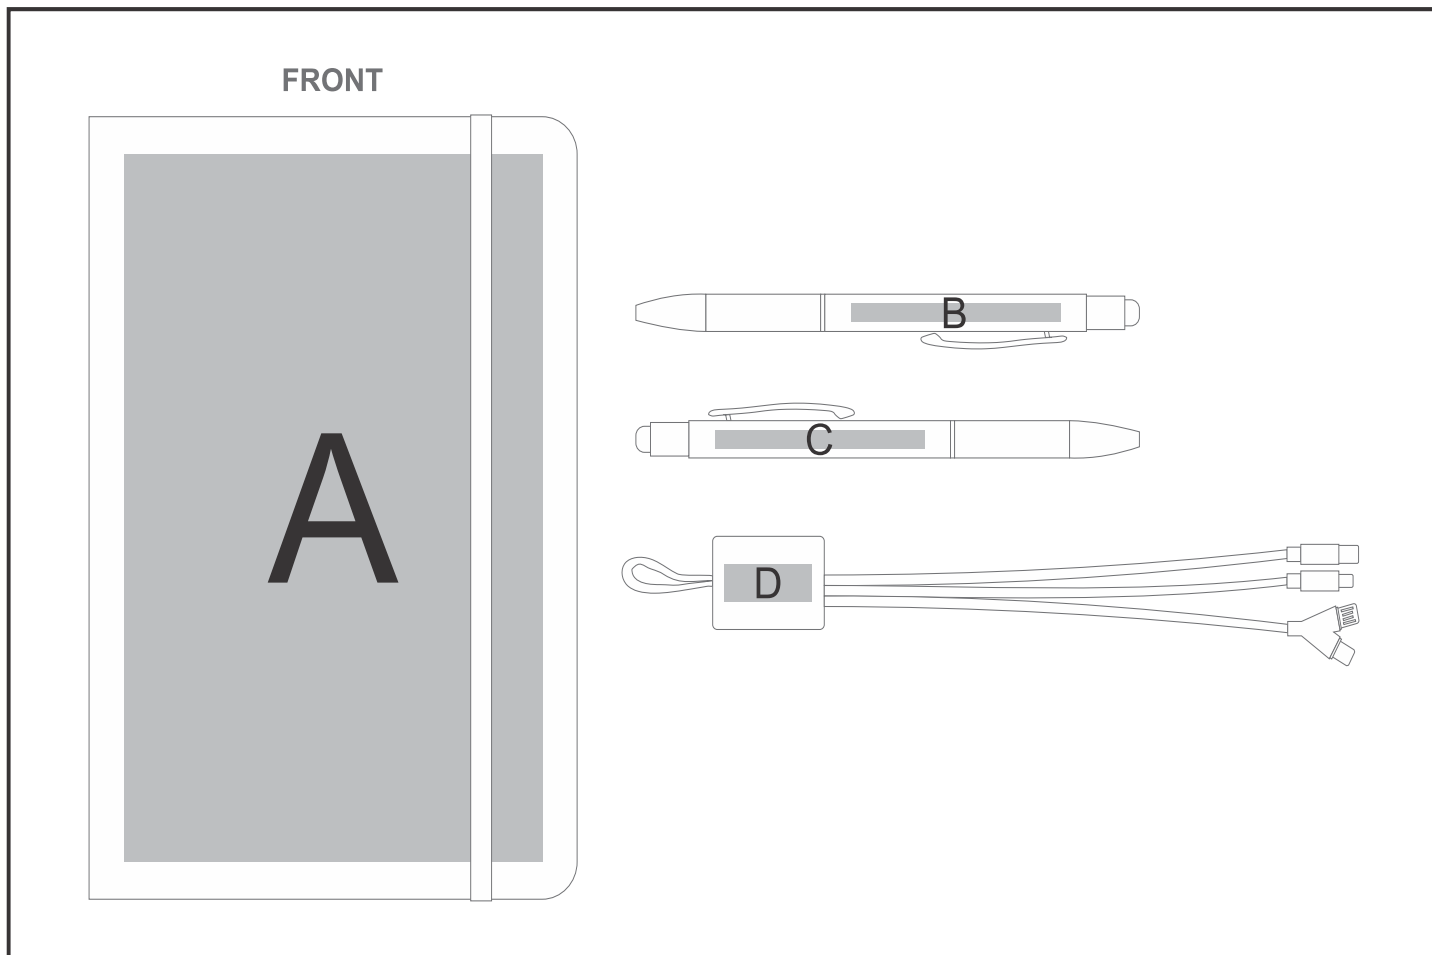

GF-OK-1189-B

Okiyo Ikeda Gift Set

Need to know:

Includes 1-Colour, 1-Position Screen Print on Notebook AND Includes 1-Position Laser Engraving on Pen & Charging Cable (setup fee applies)

- Texture of the item will affect the screen print on Notebook and Charging Cable
- **Laser Color:** POS A & D - Black | POS B & C- White

Branding Options:

Position	Branding Method (Branding Code)	No. of Colours	Dimension
A	Laser Engraving (LA)	N/A	80mm wide x 60mm high
A	Screen Print (SA)	1 Colour	105mm wide x 170mm high
A	Digital Direct Transfer (DDT-D)	Full Colour	100mm wide x 74mm high
A	Digital Direct Transfer (DDT-A)	Full Colour	100mm wide x 160mm high
A	Digital Direct Transfer (DDT-B)	Full Colour	120mm wide x 190mm high
B	Laser Engraving (LA)	N/A	60mm wide x 5mm high

C	Laser Engraving (LA)	N/A	60mm wide x 5mm high
D	Laser Engraving (LC)	N/A	25mm wide x 10mm high
D	Pad Printing (PB)	4 Colours	25mm wide x 5mm high