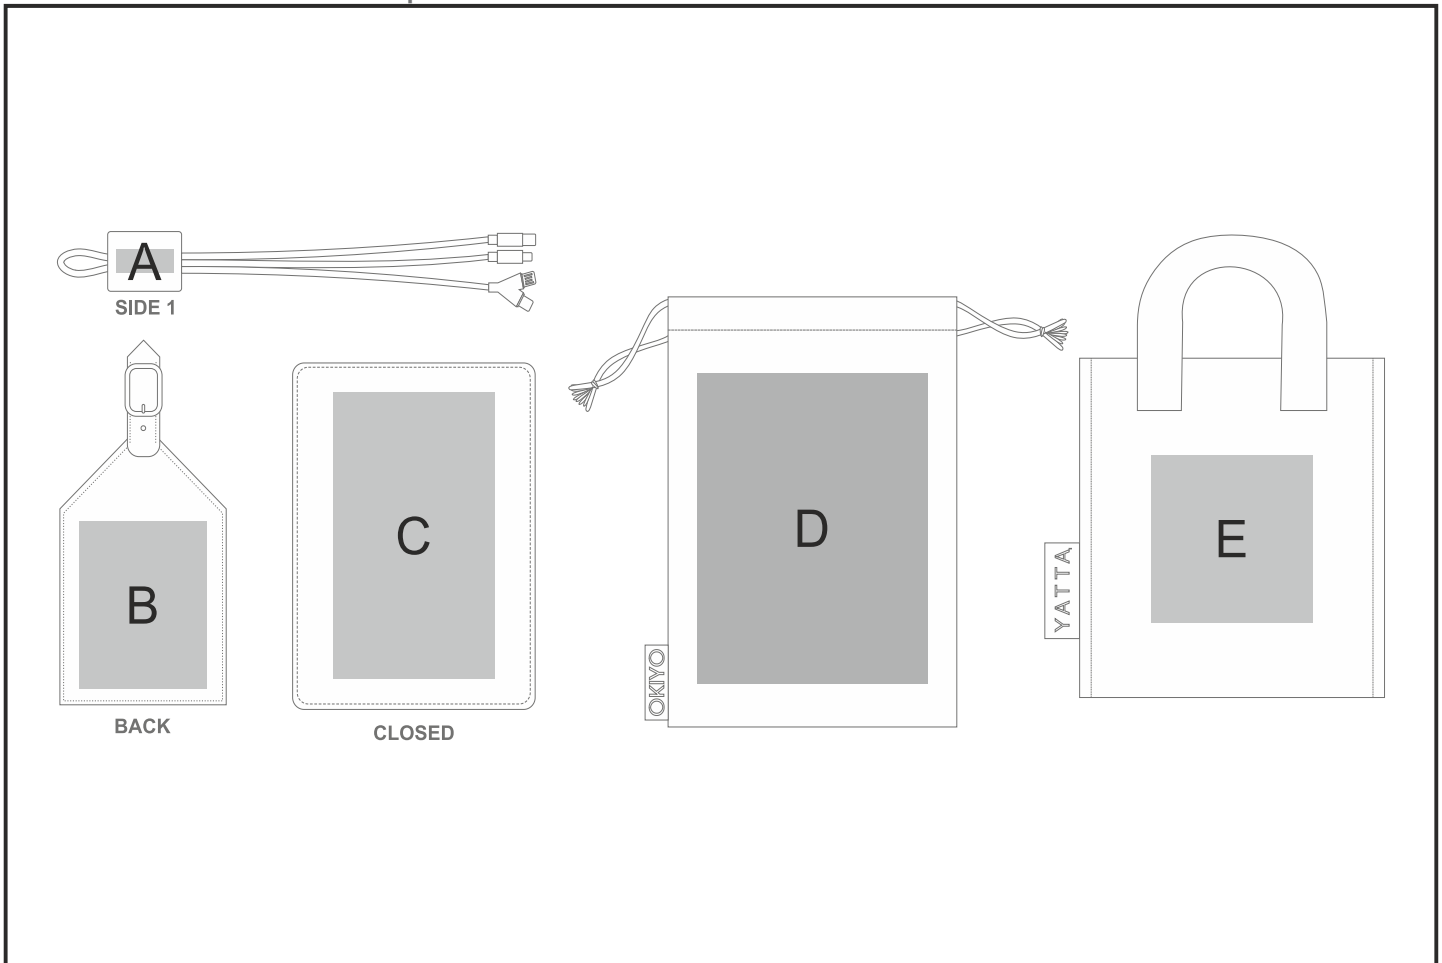

GH-YT-101-B

Yatta Smart Start Hamper

Need to know:

- Includes 1-Colour, 1-Position Screen Print Passport Holder, Luggage Tag, Bag & Pouch AND 1-Position Laser Engraving on Cable (setup fee applies)

- **Laser Colour:** Black
- Laser Engraving will be inconsistent due to cork.
- **Screen:** Texture of the item will affect the print
- We can only brand "**WHITE**" or "**BLACK**" on the bag

Branding Options:

Position	Branding Method (Branding Code)	No. of Colours	Dimension
A	Laser Engraving (LC)	N/A	25mm wide x 10mm high
A	Pad Printing (PB)	4 Colours	25mm wide x 5mm high

B	Laser Engraving (LC)	N/A	55mm wide x 70mm high
B	Screen Print (SA)	1 Colour	20mm wide x 40mm high
B	Digital Direct Transfer (DDT-D)	Full Colour	55mm wide x 70mm high

C	Laser Engraving (LC)	N/A	70mm wide x 120mm high
---	----------------------	-----	------------------------

C	Screen Print (SA)	1 Colour	50mm wide x 70mm high
C	Digital Direct Transfer (DDT-D)	Full Colour	70mm wide x 120mm high

D	Screen Print (SA)	1 Colour	80mm wide x 80mm high
D	Digital Direct Transfer (DDT-D)	Full Colour	100mm wide x 74mm high
D	Digital Direct Transfer (DDT-A)	Full Colour	100mm wide x 130mm high

E	Screen Print (SA)	1 Colour	70mm wide x 70mm high
---	-------------------	----------	-----------------------