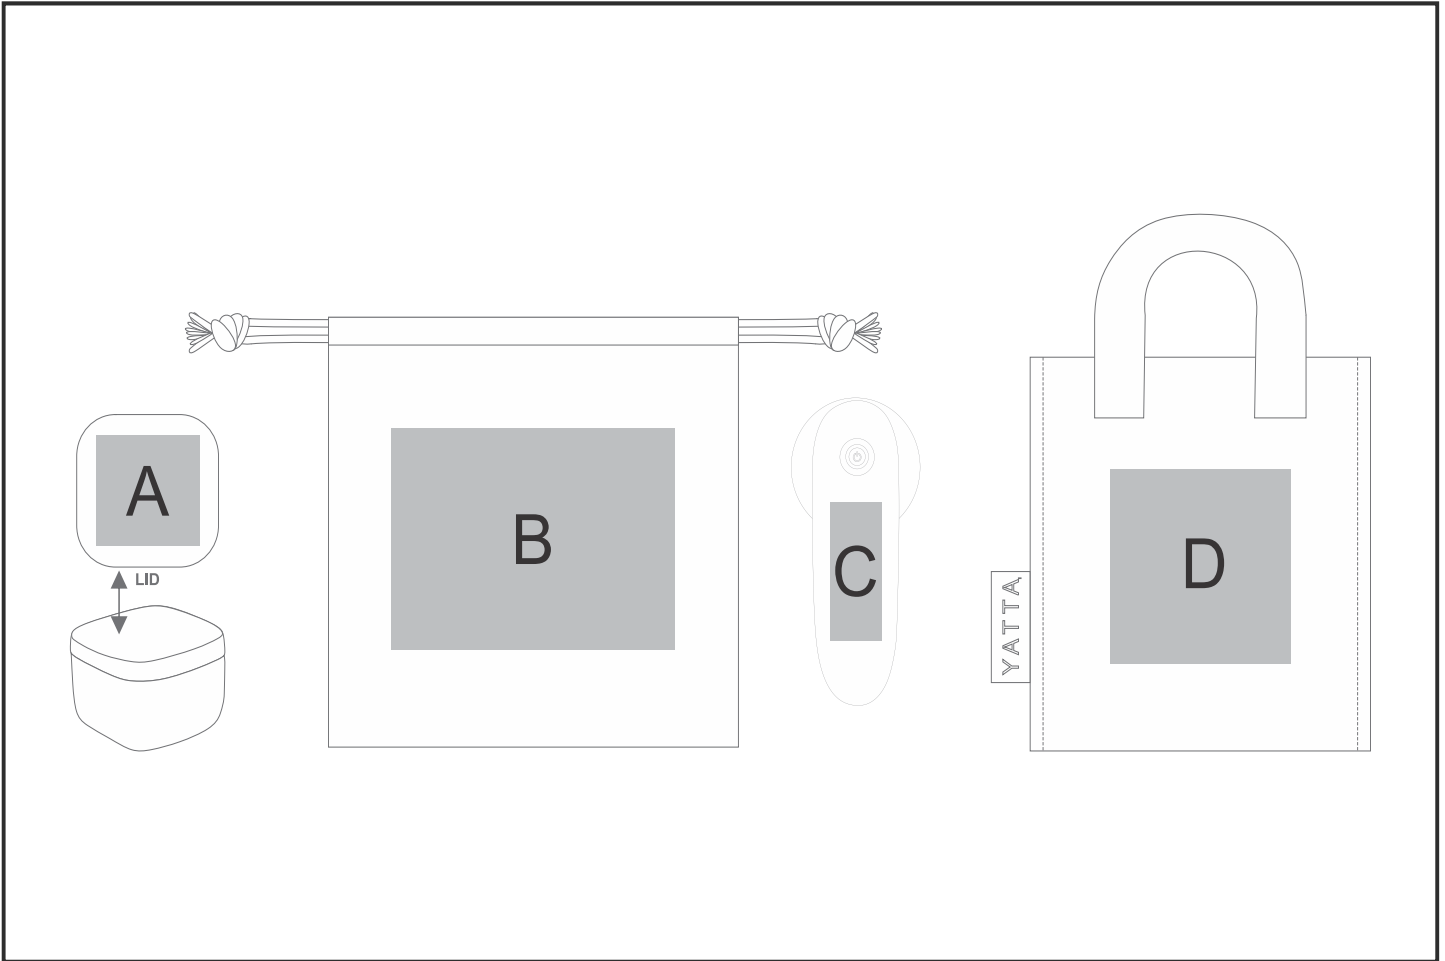

# GH-YT-103-B

Yatta Positive Pulse Hamper

## Need to know:

- Includes 1-Position Laser Engraving on Candle AND 1-Colour 1-Position Screen Print on Pouch & Bag AND 1-Colour 1-Position Pad Print Massage Gun (setup fees apply)

- **Laser Colour:** POS A - Silver

## Branding Options:

Position	Branding Method (Branding Code)	No. of Colours	Dimension
A	Laser Engraving (LA)	N/A	40mm wide x 40mm high
B	Screen Print (SB)	1 Colour	110mm wide x 80mm high
C	Pad Printing (PA)	4 Colours	20mm wide x 50mm high
D	Screen Print (SA)	1 Colour	70mm wide x 70mm high