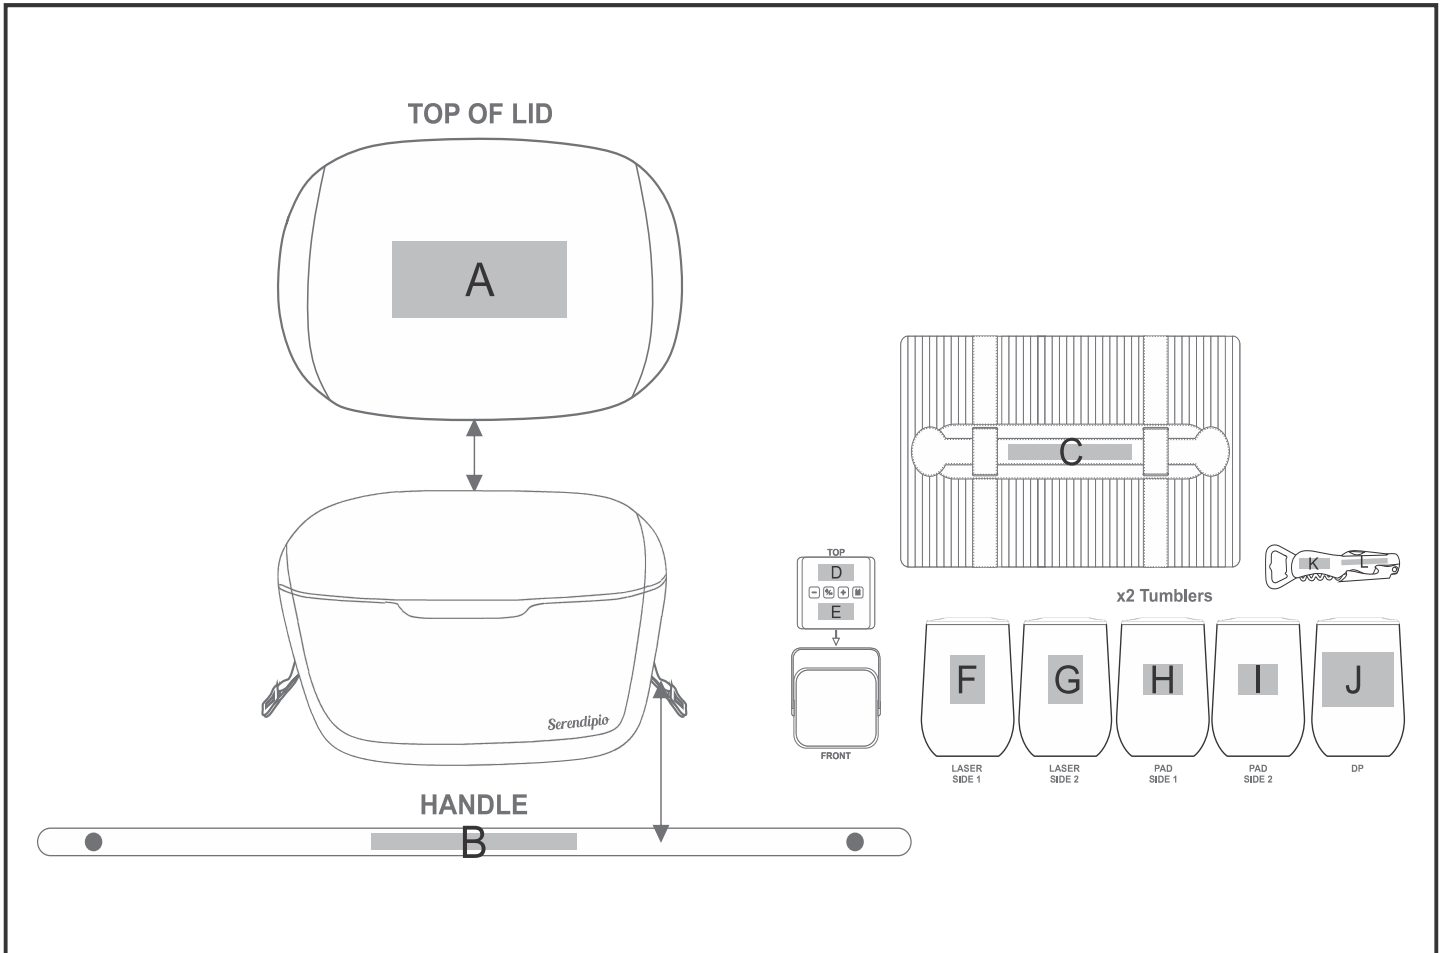

# GH-YT-112-B

Yatta Sunset Serenade Hamper

## Need to know:

- Includes 1-Colour 1-Position Screen Print on Lid OR 1-Position Debossing on Strap of Cooler AND 1-Position Laser Engraving OR 1-Colour, 1-Position Pad Print on Both Tumblers AND 1-Position Debossing on Picnic Blanket AND 1-Colour, 1-Position Pad Print on Speaker & Waiters Friend (setup fees apply)

## Branding Options:

Position	Branding Method (Branding Code)	No. of Colours	Dimension
A	Screen Print (SA)	1 Colour	170mm wide x 70mm high
B	Screen Print (SA)	1 Colour	200mm wide x 15mm high
B	Debossing (BOS-1)	N/A	130mm wide x 15mm high
C	Debossing (BOS-1)	N/A	120mm wide x 14mm high
D	Pad Printing (PA)	4 Colours	35mm wide x 15mm high

E	Pad Printing (PA)	4 Colours	30mm wide x 15mm high
F	Laser Engraving (LB)	N/A	30mm wide x 40mm high
G	Laser Engraving (LB)	N/A	30mm wide x 40mm high
H	Pad Printing (PC)	4 Colours	35mm wide x 35mm high
I	Pad Printing (PC)	4 Colours	35mm wide x 35mm high
J	Digital Print Drinkware (DP-C)	Full Colour	70mm wide x 50mm high
K	Pad Printing (PB)	4 Colours	30mm wide x 10mm high
L	Pad Printing (PB)	4 Colours	45mm wide x 5mm high