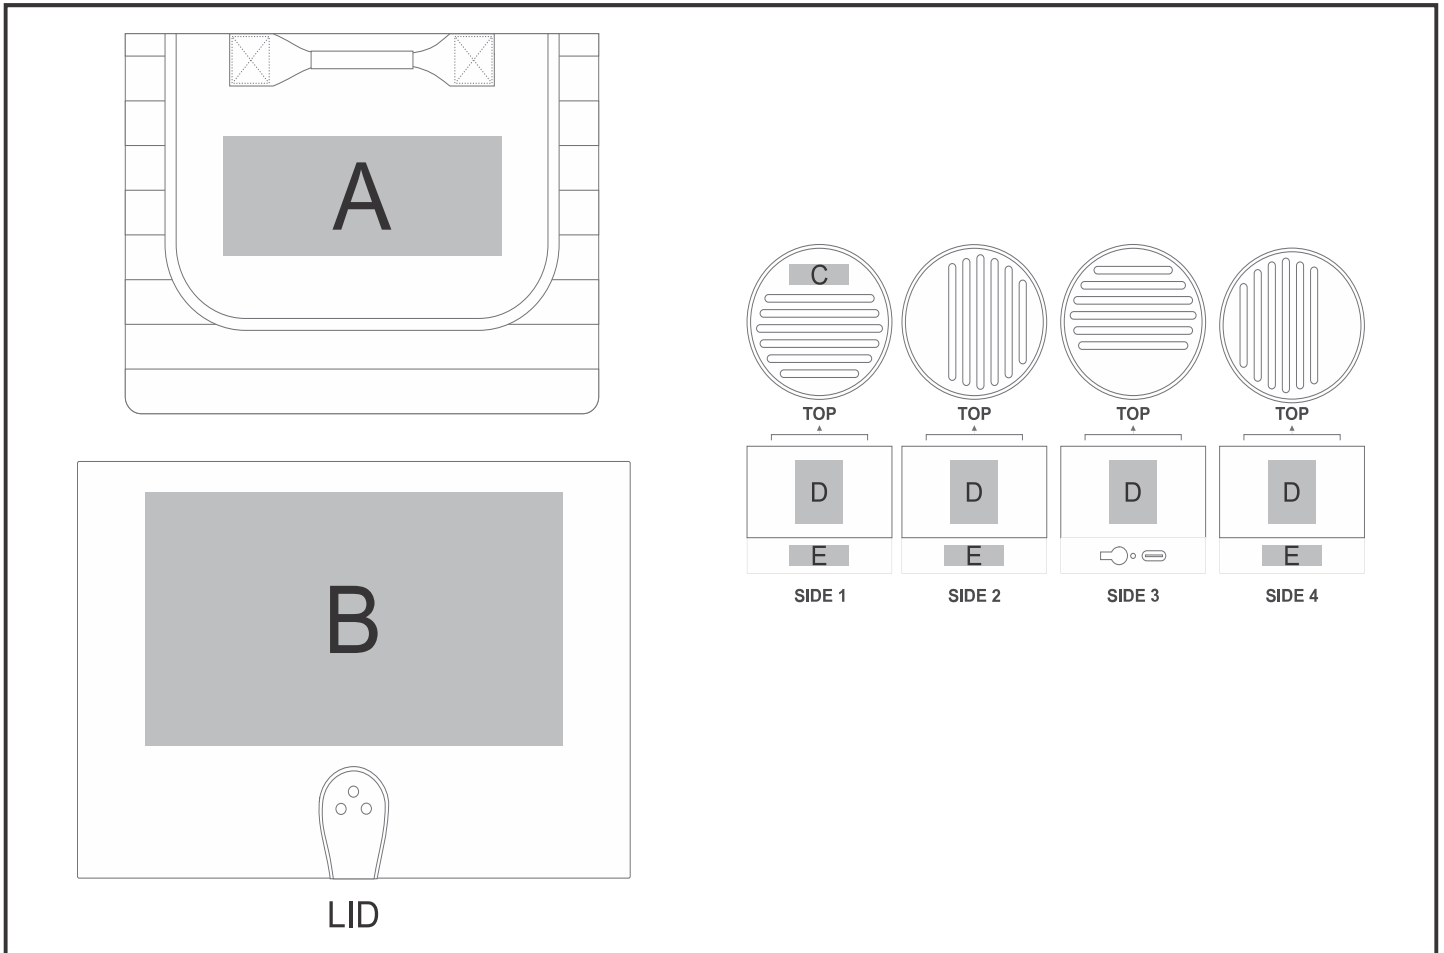

GH-YT-113-B

Yatta Golden Glances Hamper

Need to know:

- Includes 1-Colour 1-Position Screen Print on the Blanket AND 1-Position Laser Engraving on the Picnic Basket AND 1-Position Laser Engraving OR 1-Colour 1-Position Pad Print on the Speaker (setup fees apply)

- **Laser Colour:** Top of Basket & Top of Speaker & Base of speaker - Tonal | Metalpart of Speaker - White

- Texture of Item will affect the quality of Screen Print.

- No Artwork with Solid Coverage Backgrounds will be branded.

- Due to tonal variations in the wood the laser engraving will vary from one item to the next and will likely vary in the same item.

Branding Options:

Position	Branding Method (Branding Code)	No. of Colours	Dimension
A	Screen Print (SB)	1 Colour	200mm wide x 80mm high
B	Laser Engraving (LC)	N/A	300mm wide x 170mm high
C	Laser Engraving (LC)	N/A	25mm wide x 8mm high
D	Laser Engraving (LB)	N/A	20mm wide x 25mm high

D	Pad Printing (PA)	4 Colours	35mm wide x 25mm high
---	-------------------	-----------	-----------------------

E	Laser Engraving (LC)	N/A	20mm wide x 8mm high
---	----------------------	-----	----------------------