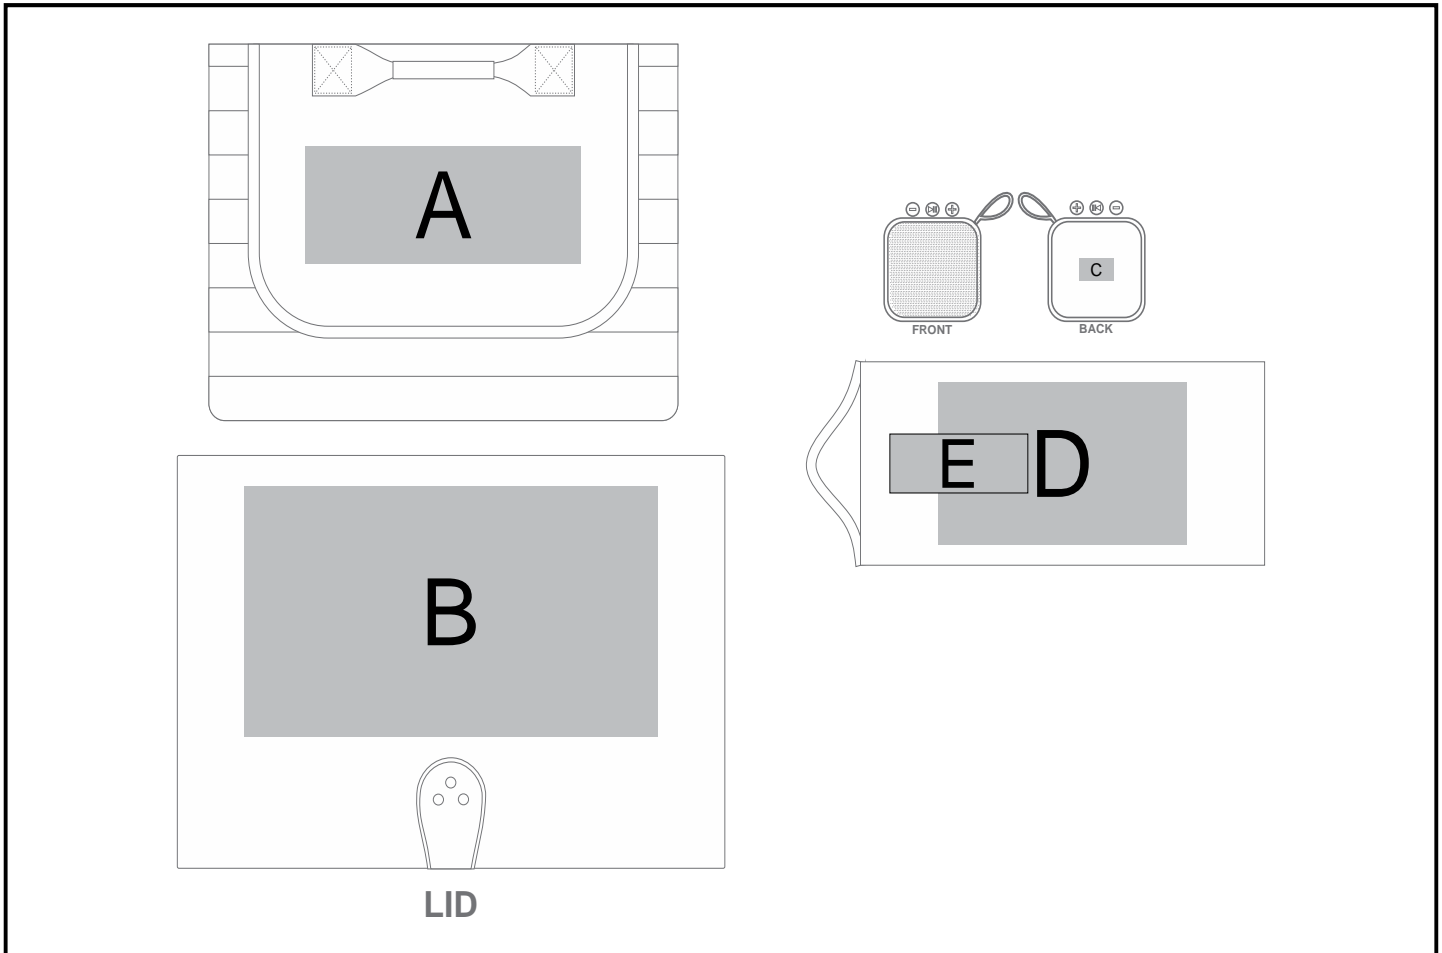

GH-YT-115-B

Yatta Together Treasures Hamper

Need to know:

- Includes 1-Colour 1-Position Screen Print on the Blanket AND 1-Position Laser Engraving on the Picnic Basket & Wooden Tray POS E AND 1-Colour 1-Position Pad Print on the Speaker (setup fees apply)

Branding Options:

Position	Branding Method (Branding Code)	No. of Colours	Dimension
A	Screen Print (SB)	1 Colour	200mm wide x 80mm high
B	Laser Engraving (LC)	N/A	300mm wide x 170mm high
C	Pad Printing (PA)	4 Colours	25mm wide x 15mm high
D	Laser Engraving (LC)	N/A	180mm wide x 110mm high

E	Laser Engraving (LC)	N/A	100mm wide x 40mm high
---	----------------------	-----	------------------------