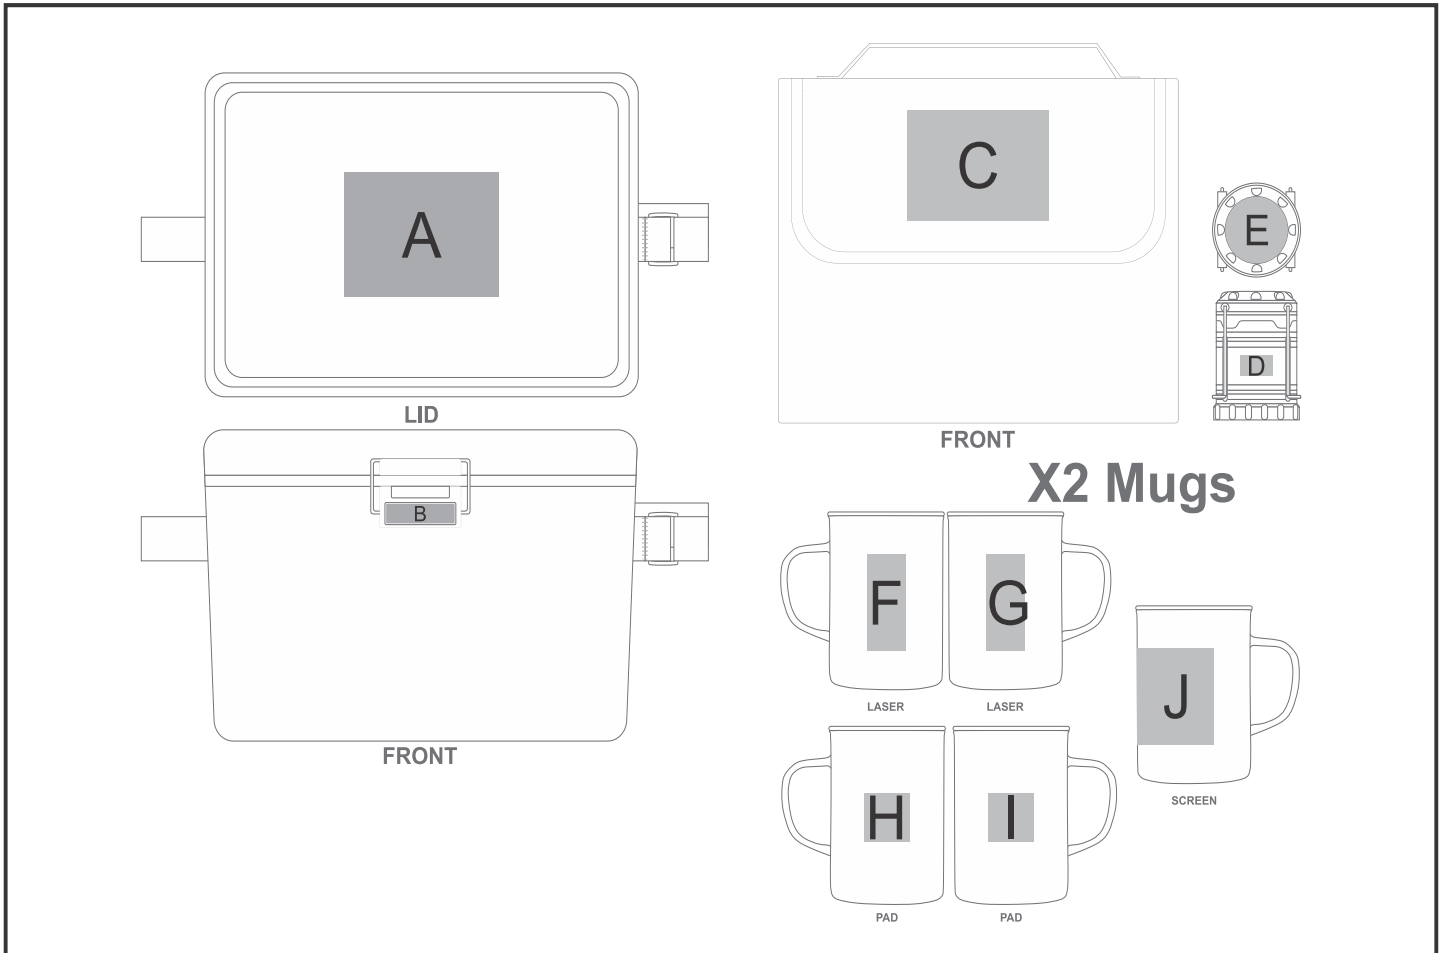

GH-YT-117-B

Yatta Wilderness Wonders Hamper

Need to know:

- Includes 1-Colour, 1-Position Screen Print OR 1-Position Dome Sticker on Cooler Box AND 1-Colour, 1-Position Screen Wrap OR 1-Colour, 1-Position Pad Print on Both Mugs AND 1-Colour, 1-Position Screen Print on Picnic Blanket AND 1-Colour, 1-Position Pad Print on Lantern (setup fees apply)

- **Laser Colour:** Mug - Tonal

- Texture of Item will affect the quality of Screen Print on cooler box

- **Please note:** the screen branding will be positioned approximately 45mm below the rim of mug

Branding Options:

| Position | Branding Method (Branding Code) | No. of Colours | Dimension |
|----------|---------------------------------|----------------|------------------------|
| A | Screen Print (SB) | 1 Colour | 120mm wide x 70mm high |
| B | Digital Dome Sticker (DB) | Full Colour | 53mm wide x 14mm high |
| C | Screen Print (SA) | 1 Colour | 110mm wide x 80mm high |
| D | Pad Printing (PB) | 2 Colours | 25mm wide x 15mm high |

| | | | |
|---|------------------------------|-------------|------------------------|
| E | Pad Printing (PB) | 2 Colours | 30mm wide x 30mm high |
| E | Digital Vinyl Sticker (DV-F) | Full Colour | 49mm wide x 49mm high |
| F | Laser Engraving (LB) | N/A | 30mm wide x 70mm high |
| G | Laser Engraving (LB) | N/A | 30mm wide x 70mm high |
| H | Pad Printing (PA) | 4 Colours | 35mm wide x 35mm high |
| I | Pad Printing (PA) | 4 Colours | 35mm wide x 35mm high |
| J | Screen Wrap (SW) | 1 Colour | 160mm wide x 50mm high |