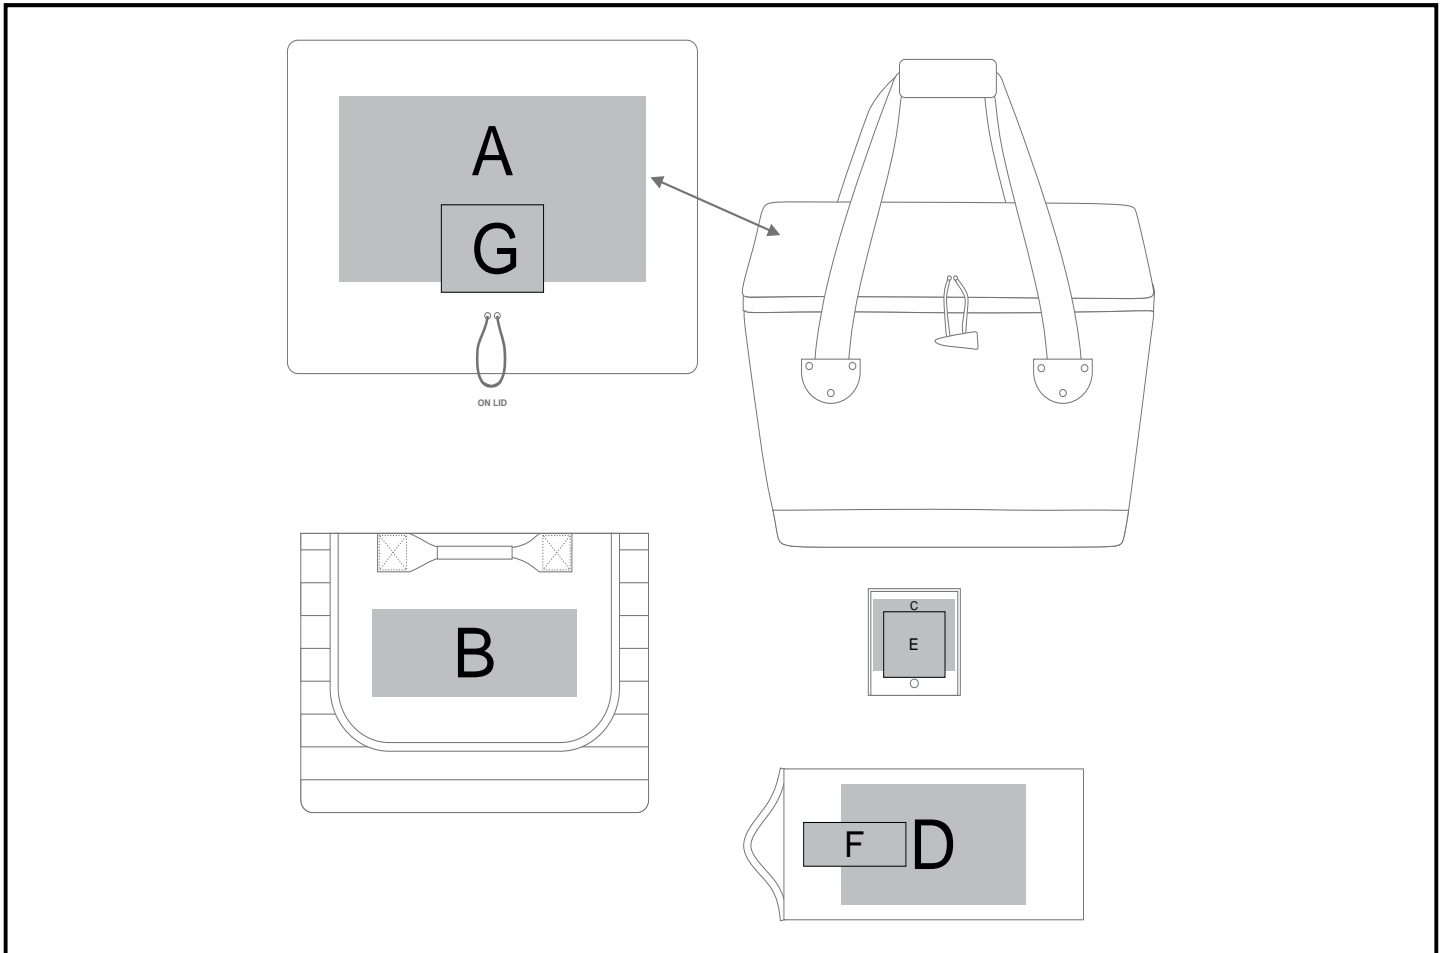

GH-YT-118-B

Yatta Daytrip Delights Hamper

Need to know:

- Includes 1-Position Laser Engraving on Lid of Dice POS E & on Lid of Basket POS G & on Top of Wooden Tray POS F AND 1-Colour 1-Position Screen Print on the Blanket (setup fees apply)

- **Laser Colour:** A,G, D, F,C & E - Tonal

- Due to tonal variations in the wood the laser engraving will vary from one item to the next and will likely vary in the same item

- Texture of Item will affect the quality of Screen Print.

- No Artwork with Solid Coverage Backgrounds will be branded.

Branding Options:

Position	Branding Method (Branding Code)	No. of Colours	Dimension
A	Laser Engraving (LC)	N/A	300mm wide x 170mm high
B	Screen Print (SB)	1 Colour	200mm wide x 80mm high
C	Laser Engraving (LC)	N/A	80mm wide x 65mm high
D	Laser Engraving (LC)	N/A	180mm wide x 110mm high

E	Laser Engraving (LC)	N/A	60mm wide x 60mm high
F	Laser Engraving (LC)	N/A	100mm wide x 40mm high
G	Laser Engraving (LC)	N/A	100mm wide x 80mm high