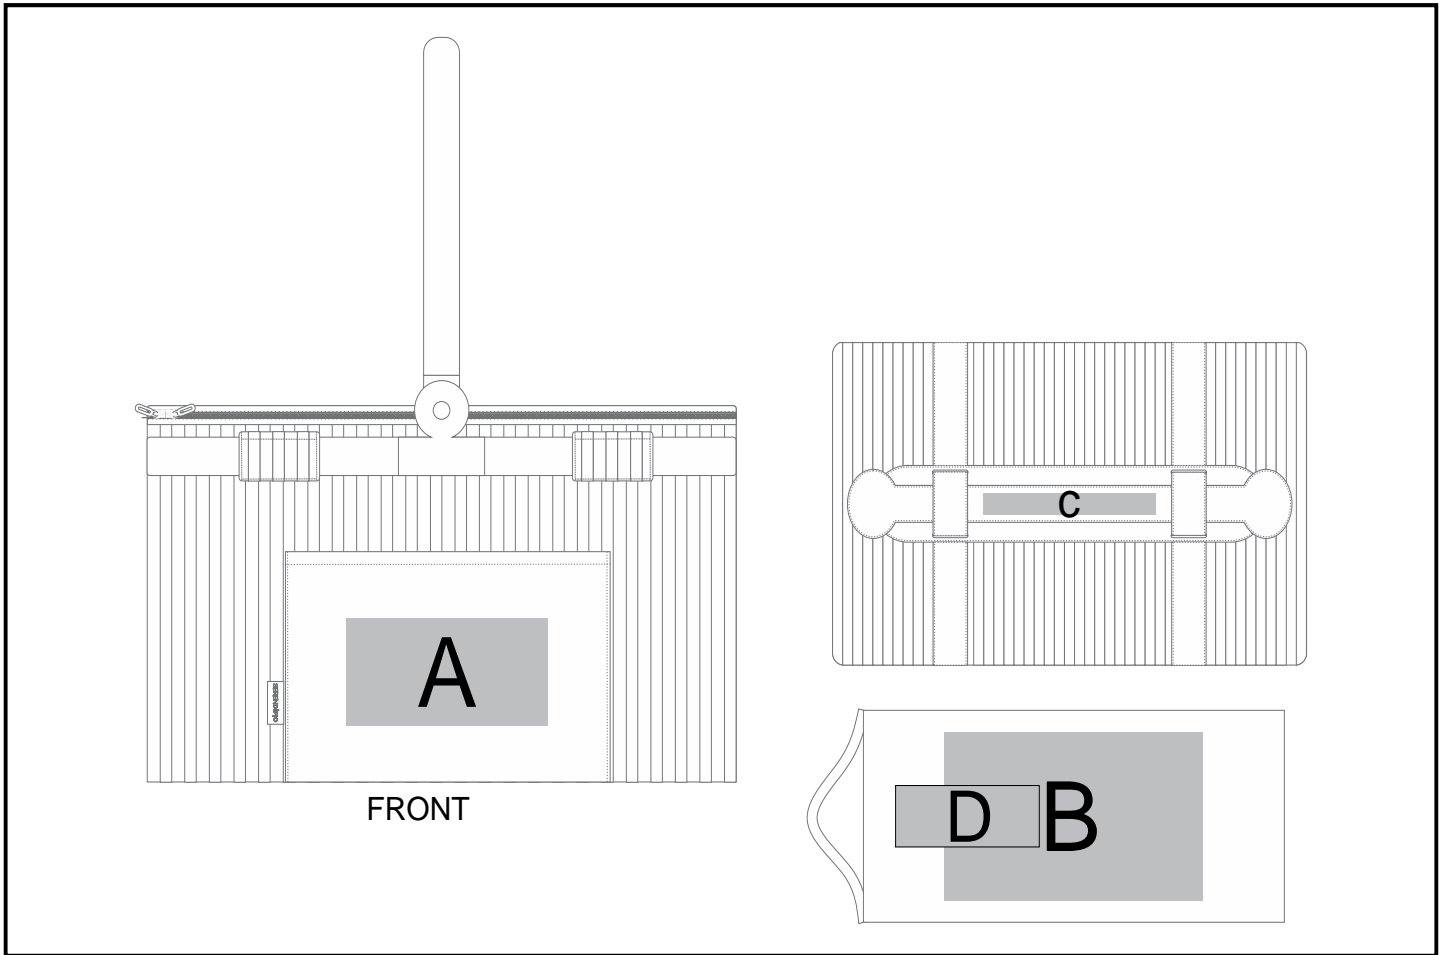

GH-YT-120-B

Yatta Journey Joy Hamper

Need to know:

- Includes 1-Colour 1-Position Screen Print on Pocket of Cooler AND 1-Position Laser Engraving on Top of Wooden Tray POS D AND Includes 1-Position Debossing on Handle of Picnic Bag (setup fees apply)

Branding Options:

Position	Branding Method (Branding Code)	No. of Colours	Dimension
A	Screen Print (SA)	2 Colours	140mm wide x 70mm high
A	Digital Direct Transfer (DDT-D)	Full Colour	100mm wide x 60mm high
B	Laser Engraving (LC)	N/A	180mm wide x 110mm high
C	Debossing (BOS-1)	N/A	120mm wide x 14mm high

D	Laser Engraving (LC)	N/A	100mm wide x 40mm high
---	----------------------	-----	------------------------