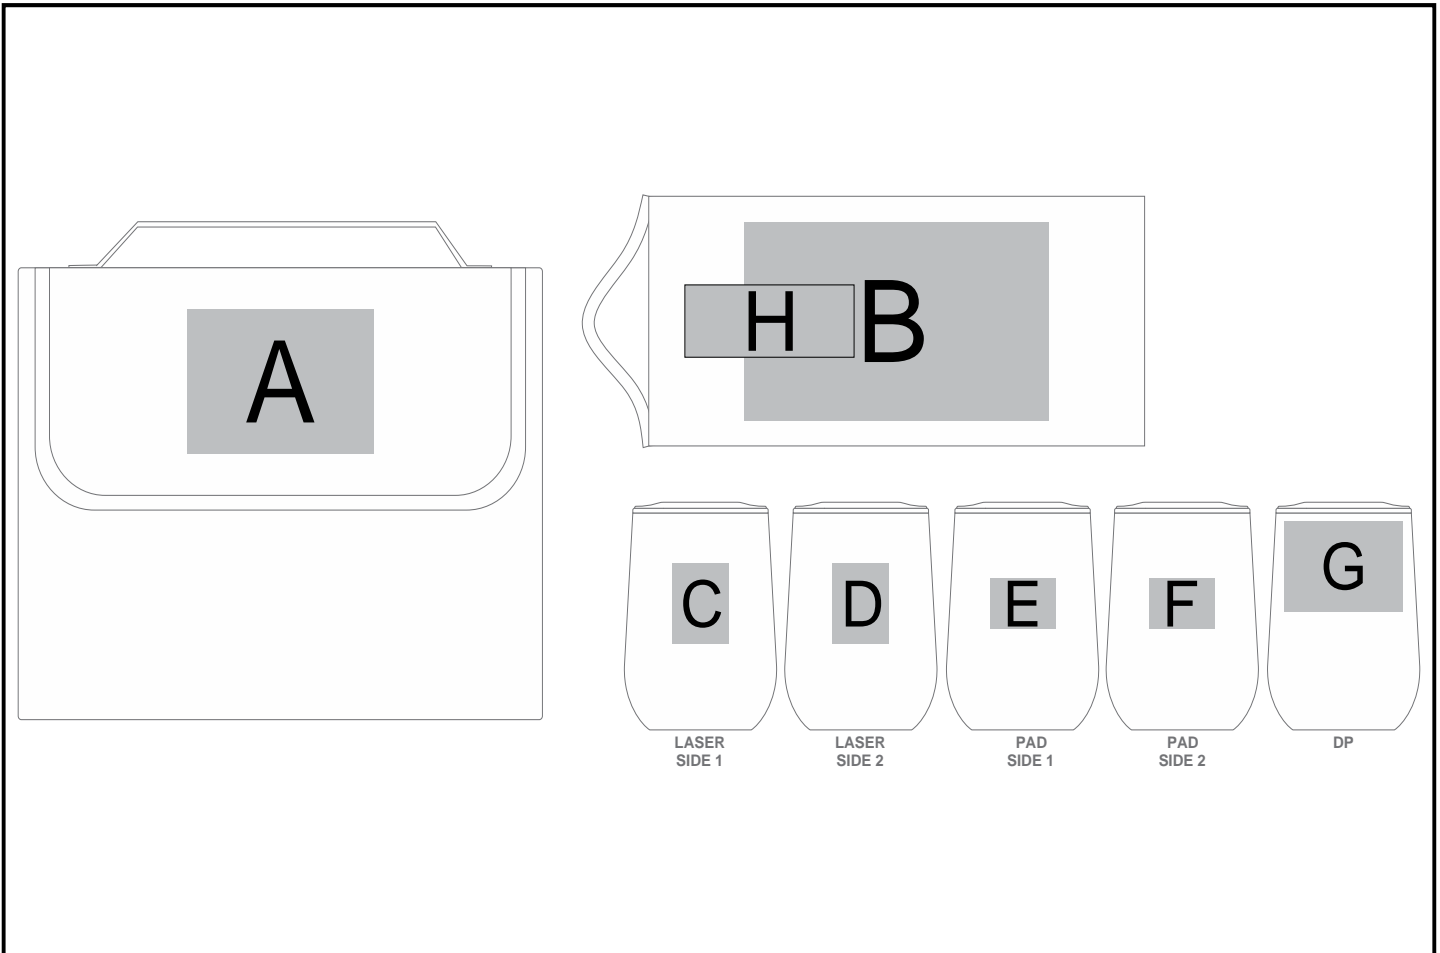

GH-YT-122-B

Yatta Backroad Bites Hamper

Need to know:

- Includes 1-Colour 1-Position Screen Print on the Blanket AND 1-Position Laser Engraving on Top of Wooden Tray POS H AND 1-Position Laser Engraving OR 1-Colour 1-Position Pad Print on the Mug (setup fees apply)

- **Laser Colour:** POS B & H - Tonal | POS C & D - Laser Colour: Gold for BU & S Mugs | Silver for BL & SW Mugs

- Due to tonal variations in the wood the laser engraving will vary from one item to the next and will likely vary in the same item.

Branding Options:

Position	Branding Method (Branding Code)	No. of Colours	Dimension
A	Screen Print (SA)	1 Colour	110mm wide x 80mm high
B	Laser Engraving (LC)	N/A	180mm wide x 110mm high
C	Laser Engraving (LB)	N/A	30mm wide x 40mm high
D	Laser Engraving (LB)	N/A	30mm wide x 40mm high

E	Pad Printing (PC)	4 Colours	35mm wide x 25mm high
F	Pad Printing (PC)	4 Colours	35mm wide x 25mm high
G	Digital Print Drinkware (DP-C)	Full Colour	70mm wide x 50mm high
H	Laser Engraving (LC)	N/A	100mm wide x 40mm high