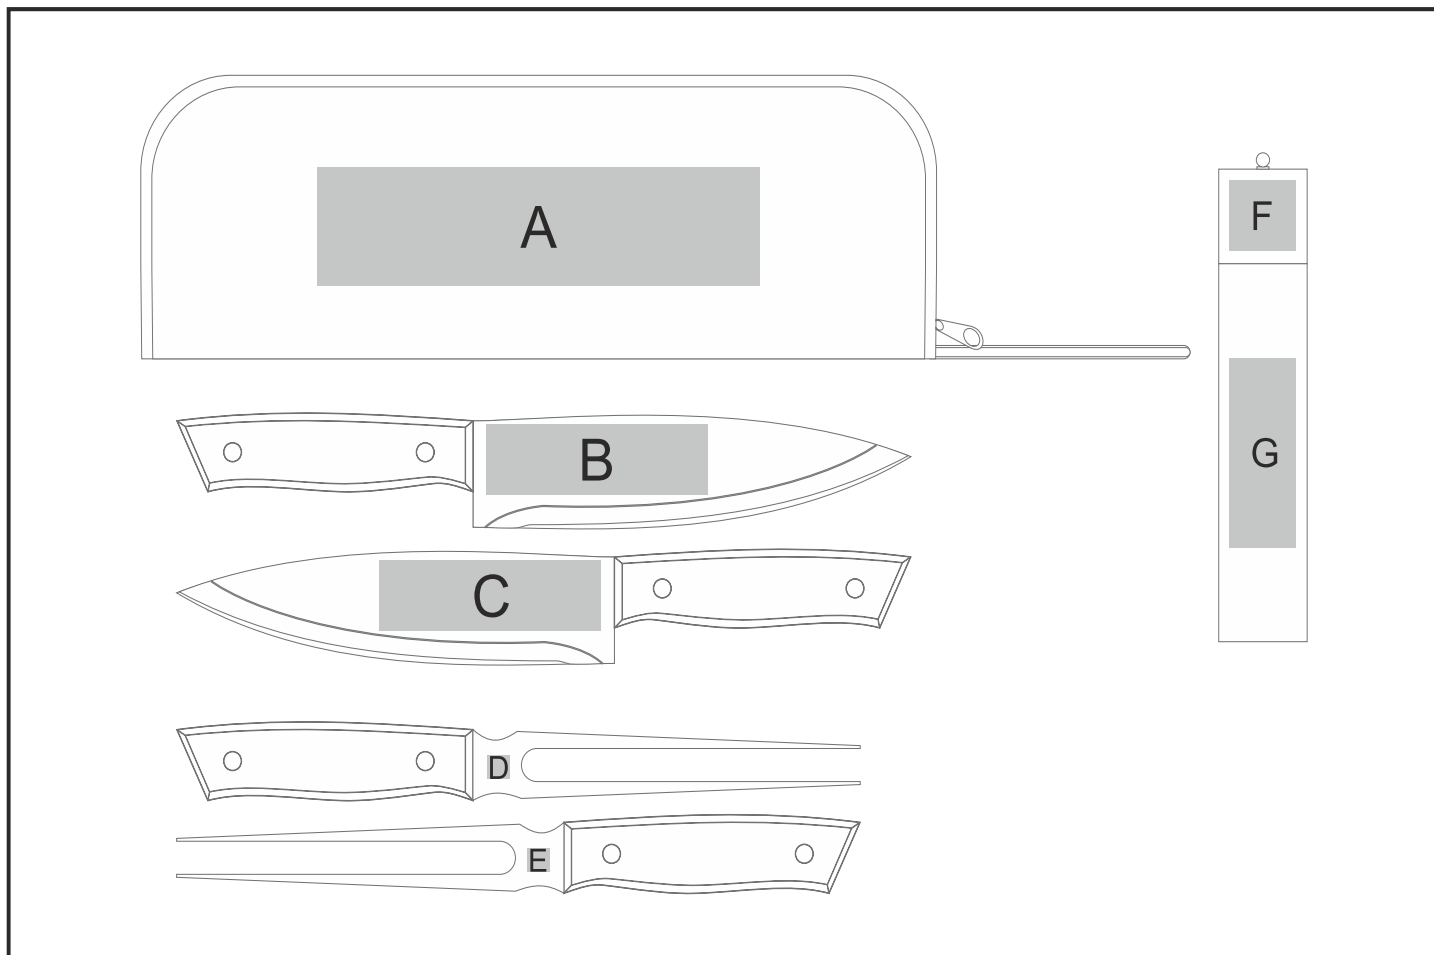

# GH-YT-127-B

Yatta Baste & Brilliance Hamper

## Need to know:

Includes 1-Position Laser Engraving on Salt or Pepper Mill & Knife (setup fees apply)

- No small / fine text for screen, due to texture of item
- Due to tonal variations in the wood the laser engraving / Pad Print will vary from one item to the next and will likely vary in the same item.
- Texture of Item will affect the quality of Print
- **Laser Colour:** Tonal

## Branding Options:

Position	Branding Method (Branding Code)	No. of Colours	Dimension
A	Screen Print (SB)	1 Colour	200mm wide x 50mm high
B	Laser Engraving (LB)	N/A	100mm wide x 30mm high
C	Laser Engraving (LB)	N/A	100mm wide x 30mm high
D	Laser Engraving (LB)	N/A	10mm wide x 10mm high

E	Laser Engraving (LB)	N/A	10mm wide x 10mm high
F	Laser Engraving (LC)	N/A	20mm wide x 30mm high
F	Pad Printing (PB)	4 Colours	30mm wide x 20mm high
G	Laser Engraving (LC)	N/A	20mm wide x 80mm high
G	Pad Printing (PB)	4 Colours	30mm wide x 20mm high