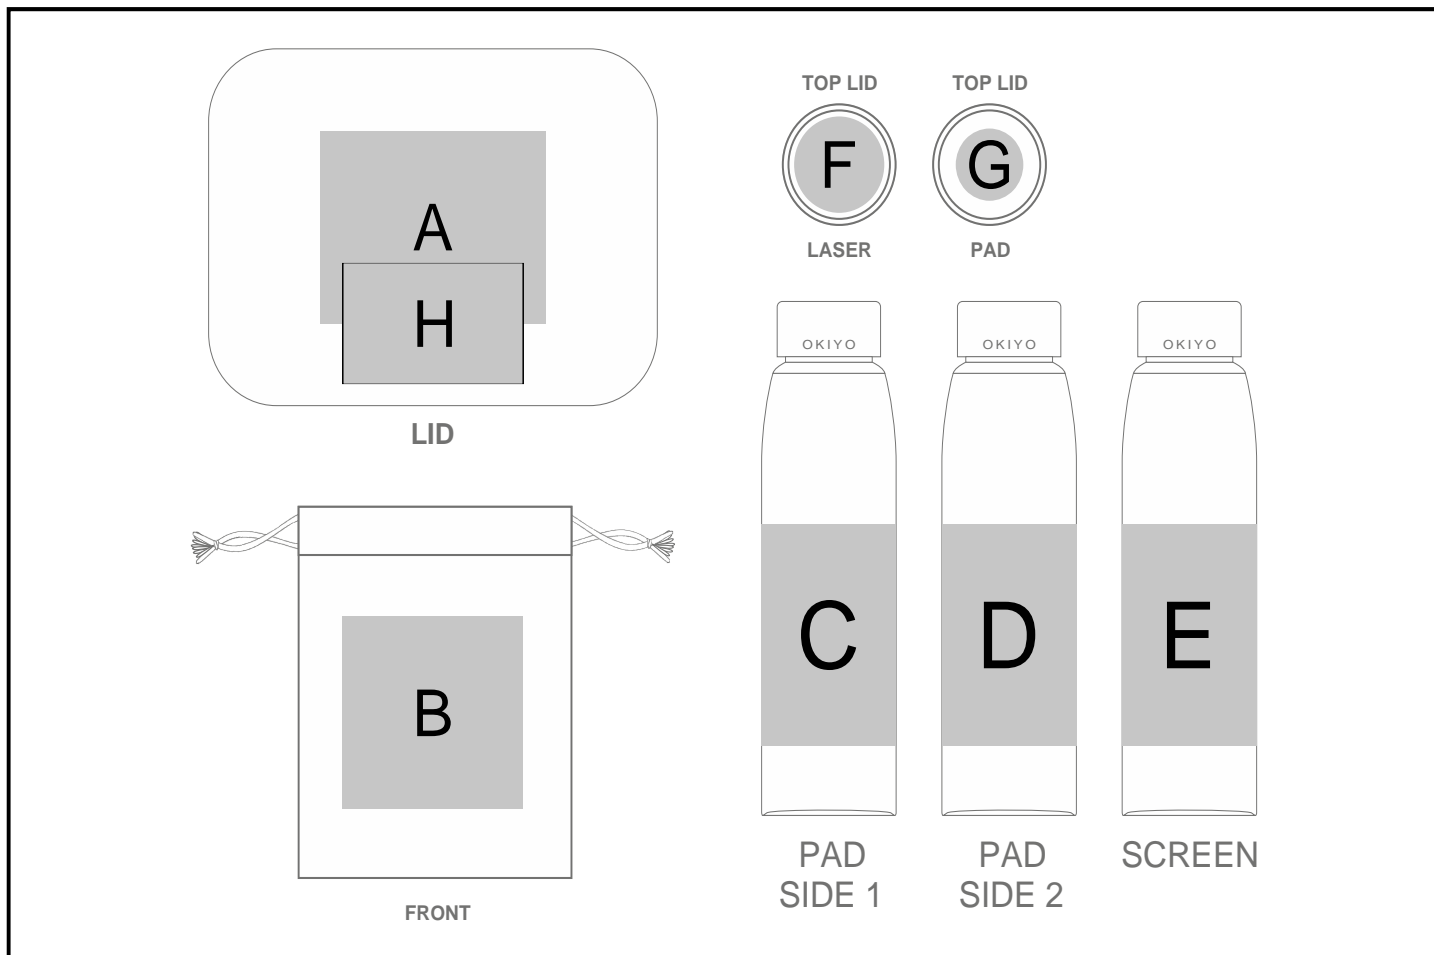

# GH-YT-13-B

Yatta Deluxe Delicacies Hamper

## Need to know:

- Includes 1-Position Laser Engraving on Lunch Box Pos H AND 1-Colour, 1-Position Screen Print on XOXO Set AND 1-Colour, 1-Position Screen Wrap on Bottle(setup fees app)

- Due to tonal variations in the wood the laser engraving will vary from one item to the next and will likely vary in the same item.

## Branding Options:

Position	Branding Method (Branding Code)	No. of Colours	Dimension
A	Laser Engraving (LC)	N/A	100mm wide x 80mm high
A	Screen Print (SA)	1 Colour	130mm wide x 80mm high
B	Screen Print (SA)	1 Colour	80mm wide x 80mm high

C	Pad Printing (PC)	4 Colours	15mm wide x 60mm high
D	Pad Printing (PC)	4 Colours	15mm wide x 60mm high
E	Screen Wrap (SW)	1 Colour	120mm wide x 100mm high
F	Laser Engraving (LC)	N/A	40mm wide x 40mm high
G	Pad Printing (PB)	4 Colours	30mm wide x 30mm high
H	Laser Engraving (LC)	N/A	80mm wide x 50mm high