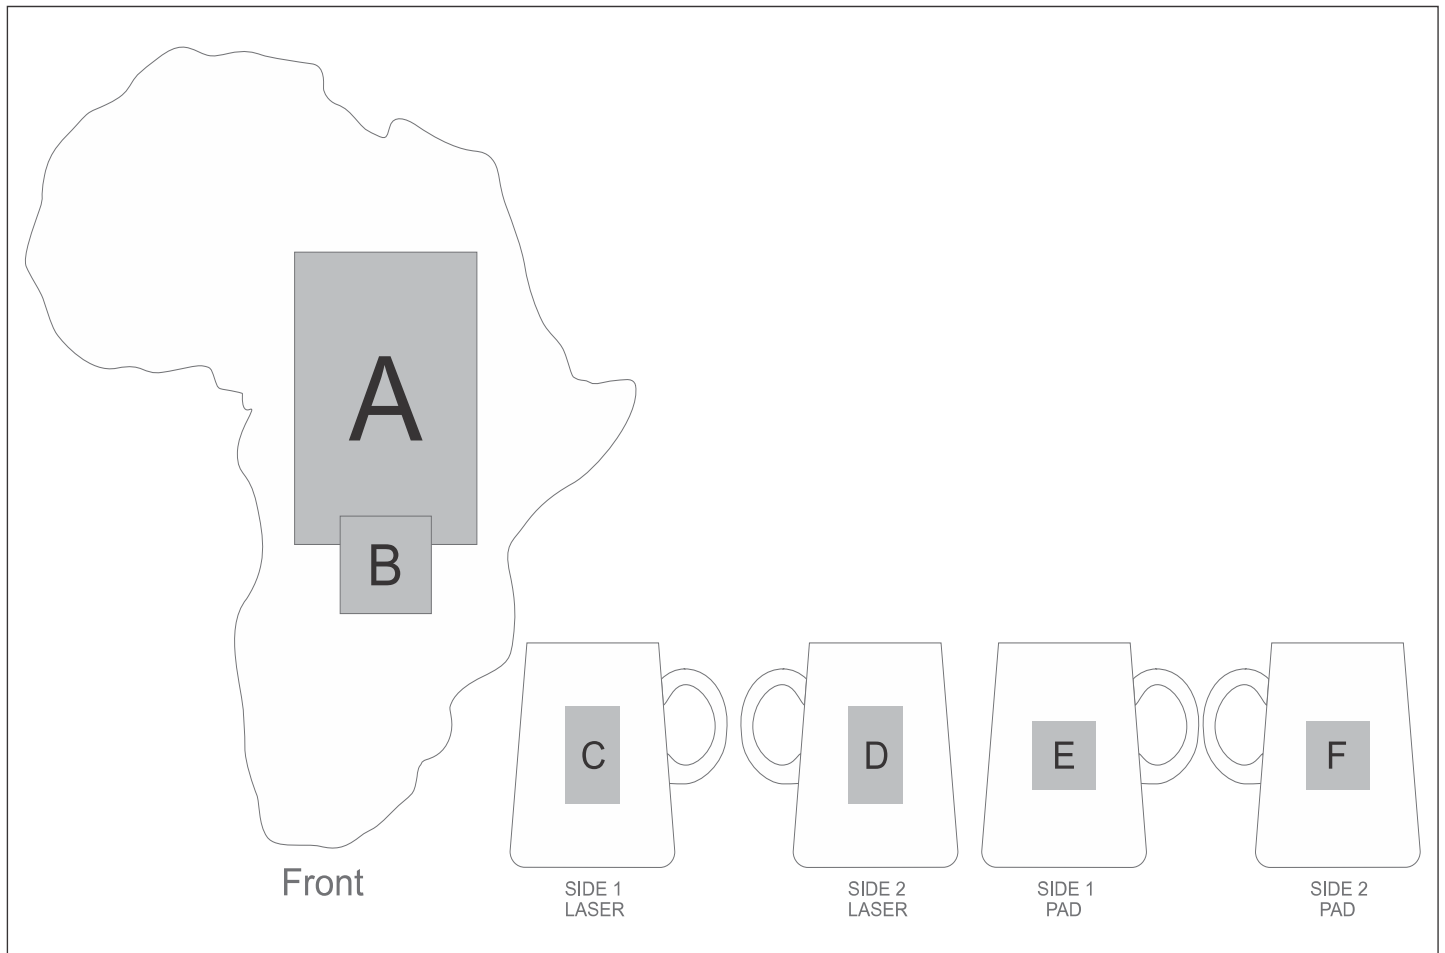

GH-YT-136-B

Yatta Golden Gratitude Hamper

Need to know:

Includes 1-Colour, 1-Position Pad Print on Mug or 1-Position Laser Engraving on Mug & Board POS B (setup fees apply)

- **Laser Colour:** POS A & B - Tonal | POS C & D - White

Position	Branding Method (Branding Code)	No. of Colours	Dimension
A	Laser Engraving (LA)	N/A	100mm wide x 150mm high
B	Laser Engraving (LA)	N/A	50mm wide x 50mm high
C	Laser Engraving (LB)	N/A	30mm wide x 50mm high
D	Laser Engraving (LB)	N/A	30mm wide x 50mm high

E	Pad Printing (PA)	4 Colours	35mm wide x 35mm high
---	-------------------	-----------	-----------------------

F	Pad Printing (PA)	4 Colours	35mm wide x 35mm high
---	-------------------	-----------	-----------------------