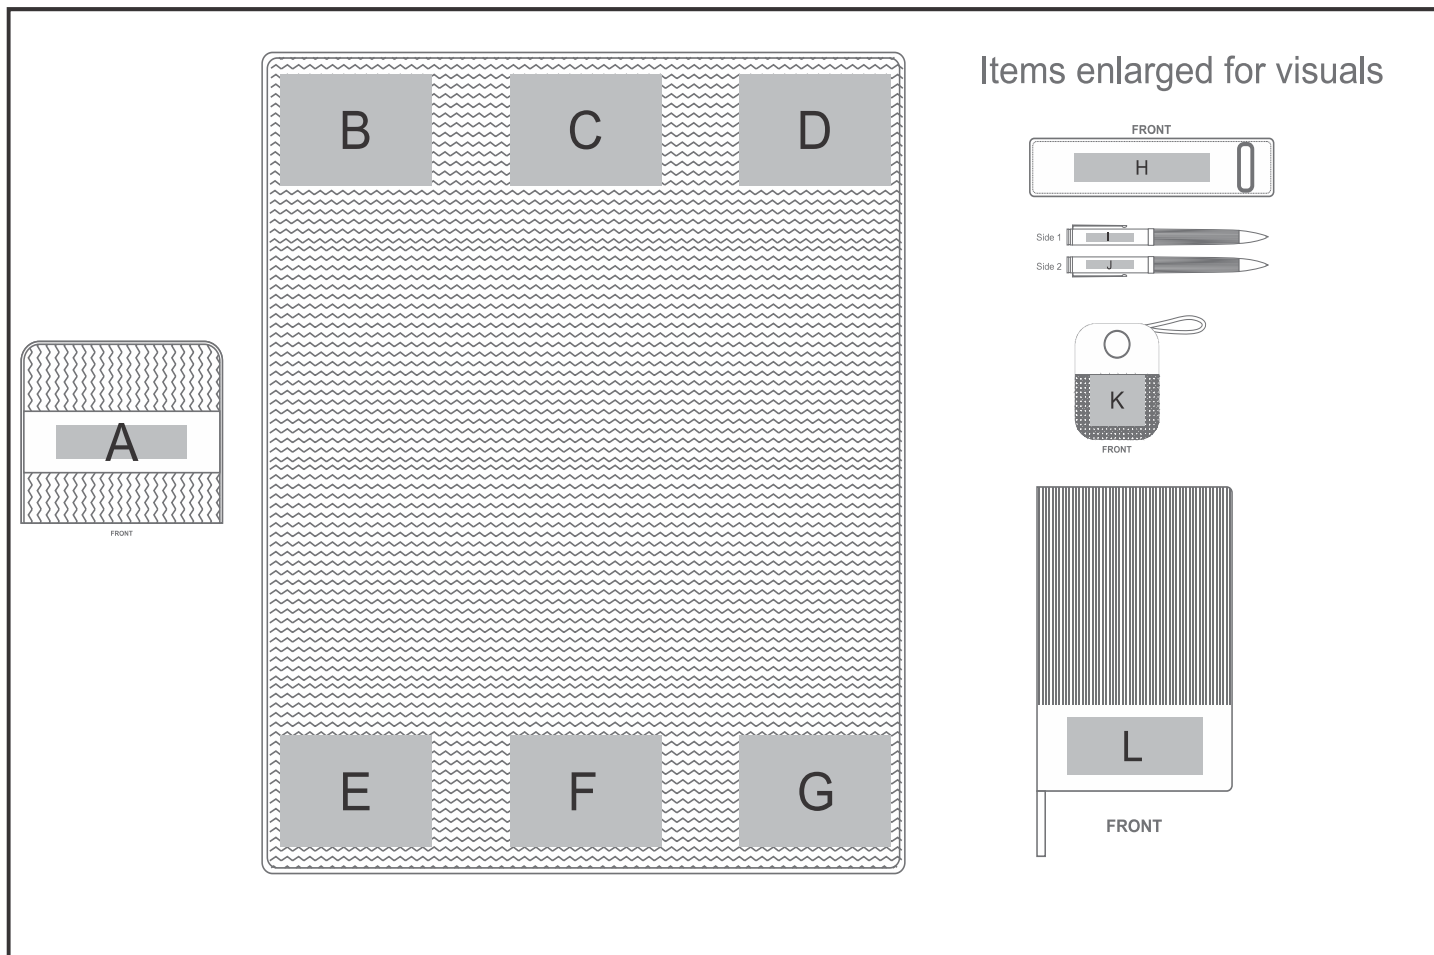

GH-YT-137-B

Yatta Warm Welcome Hamper

Need to know:

- Includes 1-Colour, 1-Position Screen Print on Pillow AND 1-Colour, 1-Position Screen Print OR 1-Position Debossing on Notebook AND 1-Colour 1-Position Pad Print OR 1-Position Laser Engraving on Pen AND 1-Colour, 1-Position Pad Print on Power Bank AND 1-Colour, 1-Position Screen Print on Pouch (setup fees apply)

- **Please note:** On all thick materials like fleece & blankets, logos with fine detail or text, a block will be added in tonal thread to avoid artwork from sinking into the fabric.

- **Laser Colour:** Pos I & J - Light Grey.

- Texture of the item will affect the print on Power Bank and Pouch.

Branding Options:

Position	Branding Method (Branding Code)	No. of Colours	Dimension
A	Screen Print (SB)	1 Colour	250mm wide x 60mm high
A	Digital Direct Transfer (DDT-D)	Full Colour	105mm wide x 60mm high
A	Digital Direct Transfer (DDT-A)	Full Colour	148mm wide x 60mm high
A	Digital Direct Transfer (DDT-B)	Full Colour	210mm wide x 60mm high
A	Digital Direct Transfer (DDT-C)	Full Colour	240mm wide x 60mm high

B	Embroidery (EM-OTHER)	N/A	290mm wide x 200mm high
C	Embroidery (EM-OTHER)	N/A	290mm wide x 200mm high
D	Embroidery (EM-OTHER)	N/A	290mm wide x 200mm high
E	Embroidery (EM-OTHER)	N/A	290mm wide x 200mm high
F	Embroidery (EM-OTHER)	N/A	290mm wide x 200mm high
G	Embroidery (EM-OTHER)	N/A	290mm wide x 200mm high
H	Screen Print (SC)	1 Colour	100mm wide x 20mm high
I	Pad Printing (PB)	4 Colours	35mm wide x 7mm high
I	Laser Engraving (LA)	N/A	35mm wide x 6mm high
J	Pad Printing (PB)	4 Colours	35mm wide x 7mm high
J	Laser Engraving (LA)	N/A	35mm wide x 6mm high
K	Pad Printing (PB)	4 Colours	35mm wide x 30mm high
K	Direct to Print (DP-A)	Full Colour	40mm wide x 35mm high
L	Screen Print (SA)	1 Colour	100mm wide x 30mm high
L	Debossing (BOS-1)	N/A	100mm wide x 40mm high