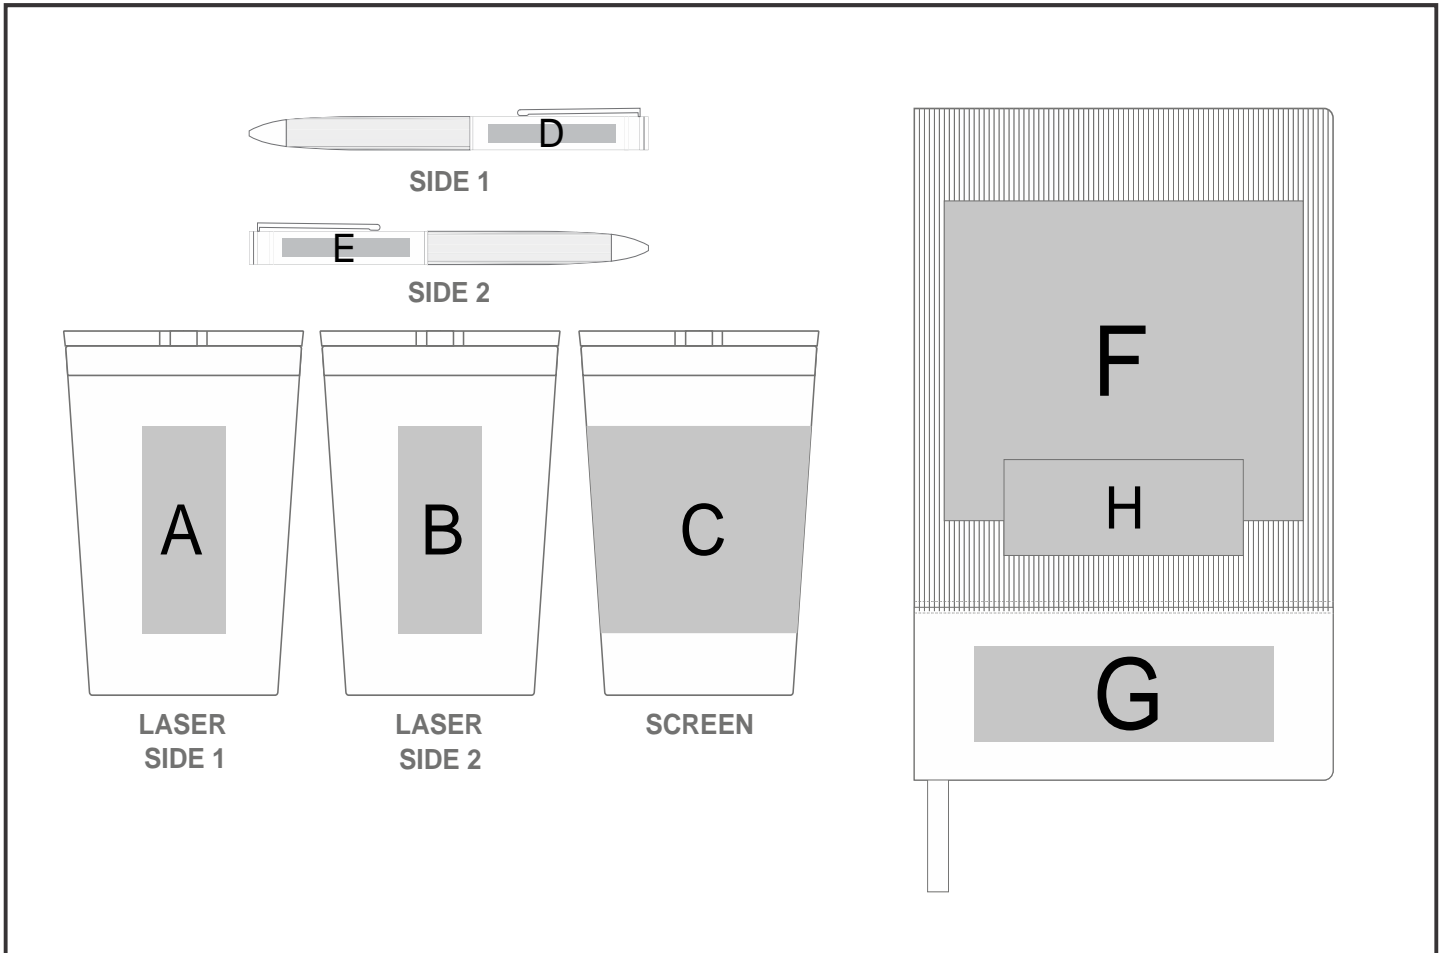

# GH-YT-14-B

Yatta Elegant Ensemble Hamper

## Need to know:

- Includes 1-Colour, 1-Position Screen Wrap or 1-Position Laser Engraving on Tumbler AND 1-Position Laser Engraving on Pen AND 1-Position Debossing OR 1-Position Laser Engraving POS H OR 1-Position Foiling on Notebook (setup fees apply)

## Branding Options:

Position	Branding Method (Branding Code)	No. of Colours	Dimension
A	Laser Engraving (LB)	N/A	30mm wide x 70mm high
B	Laser Engraving (LB)	N/A	30mm wide x 70mm high
C	Screen Wrap (SW)	1 Colour	200mm wide x 50mm high
D	Laser Engraving (LA)	N/A	45mm wide x 6mm high

E	Laser Engraving (LA)	N/A	45mm wide x 6mm high
F	Laser Engraving (LC)	N/A	120mm wide x 100mm high
G	Debossing (BOS-1)	N/A	100mm wide x 30mm high
G	Foiling (FL)	N/A	100mm wide x 30mm high
G	Laser Engraving (LC)	N/A	100mm wide x 30mm high
H	Laser Engraving (LC)	N/A	80mm wide x 30mm high