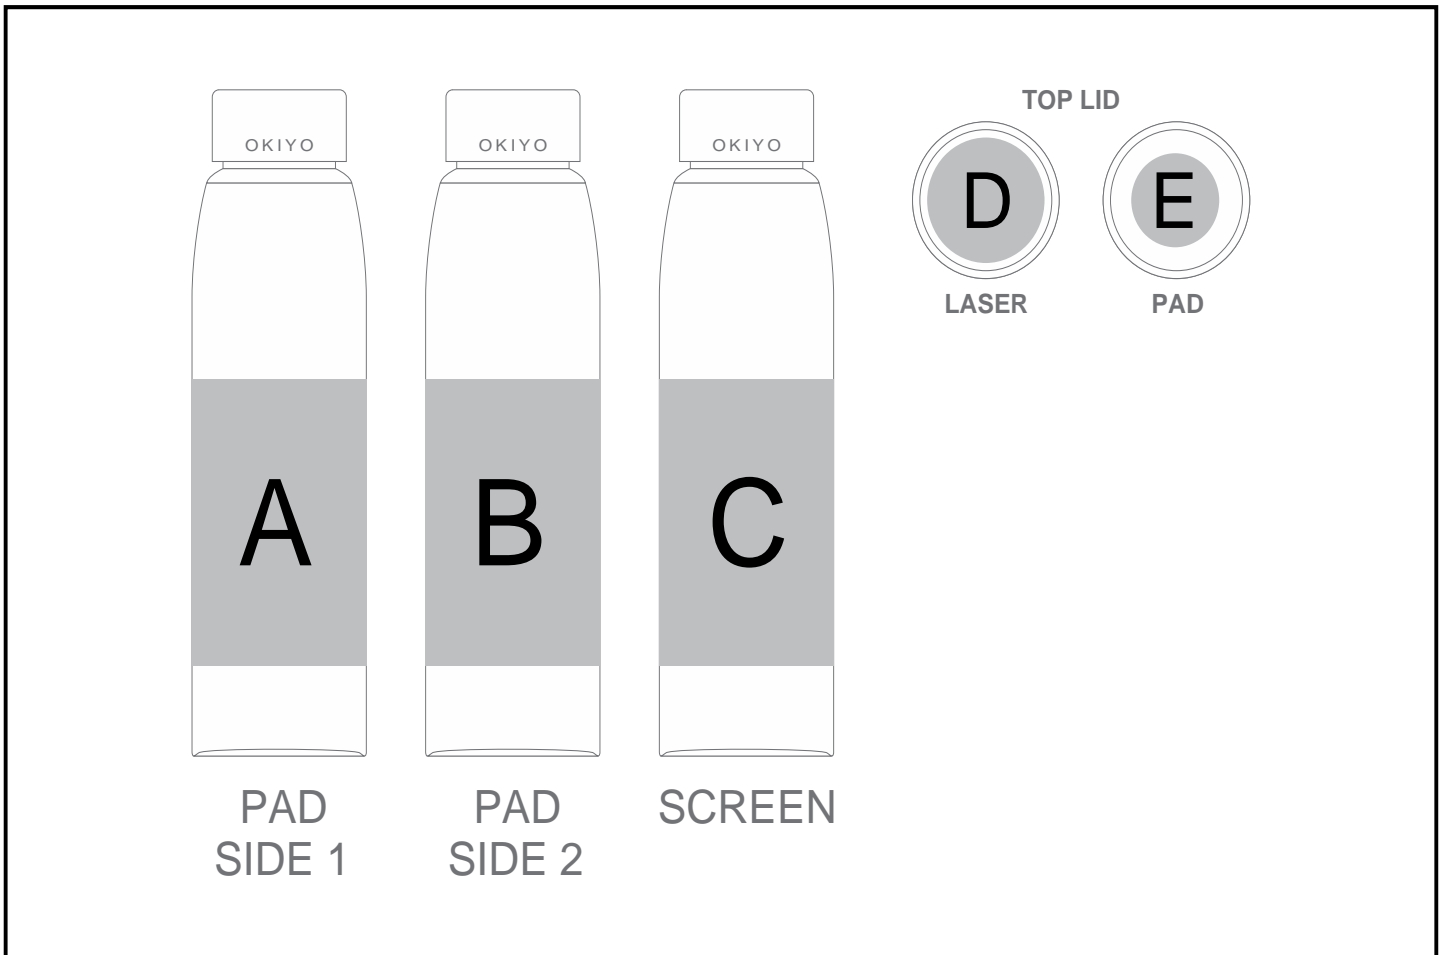

GH-YT-23-B

Yatta Happy Huddle Hamper

Need to know:

- Includes 1-Colour, 1-Position Screen Wrap on Bottle (setup fees apply)
- Print Position & Alignment may be Inconsistent.
- Due to tonal variations in the wood the laser engraving will vary from one item to the next and will likely vary in the same item.
- **Laser Colour:** POS D - Tonal

Branding Options:

Position	Branding Method (Branding Code)	No. of Colours	Dimension
A	Pad Printing (PC)	4 Colours	15mm wide x 60mm high
B	Pad Printing (PC)	4 Colours	15mm wide x 60mm high
C	Screen Wrap (SW)	1 Colour	120mm wide x 100mm high
D	Laser Engraving (LC)	N/A	40mm wide x 40mm high

E	Pad Printing (PB)	4 Colours	30mm wide x 30mm high
---	-------------------	-----------	-----------------------