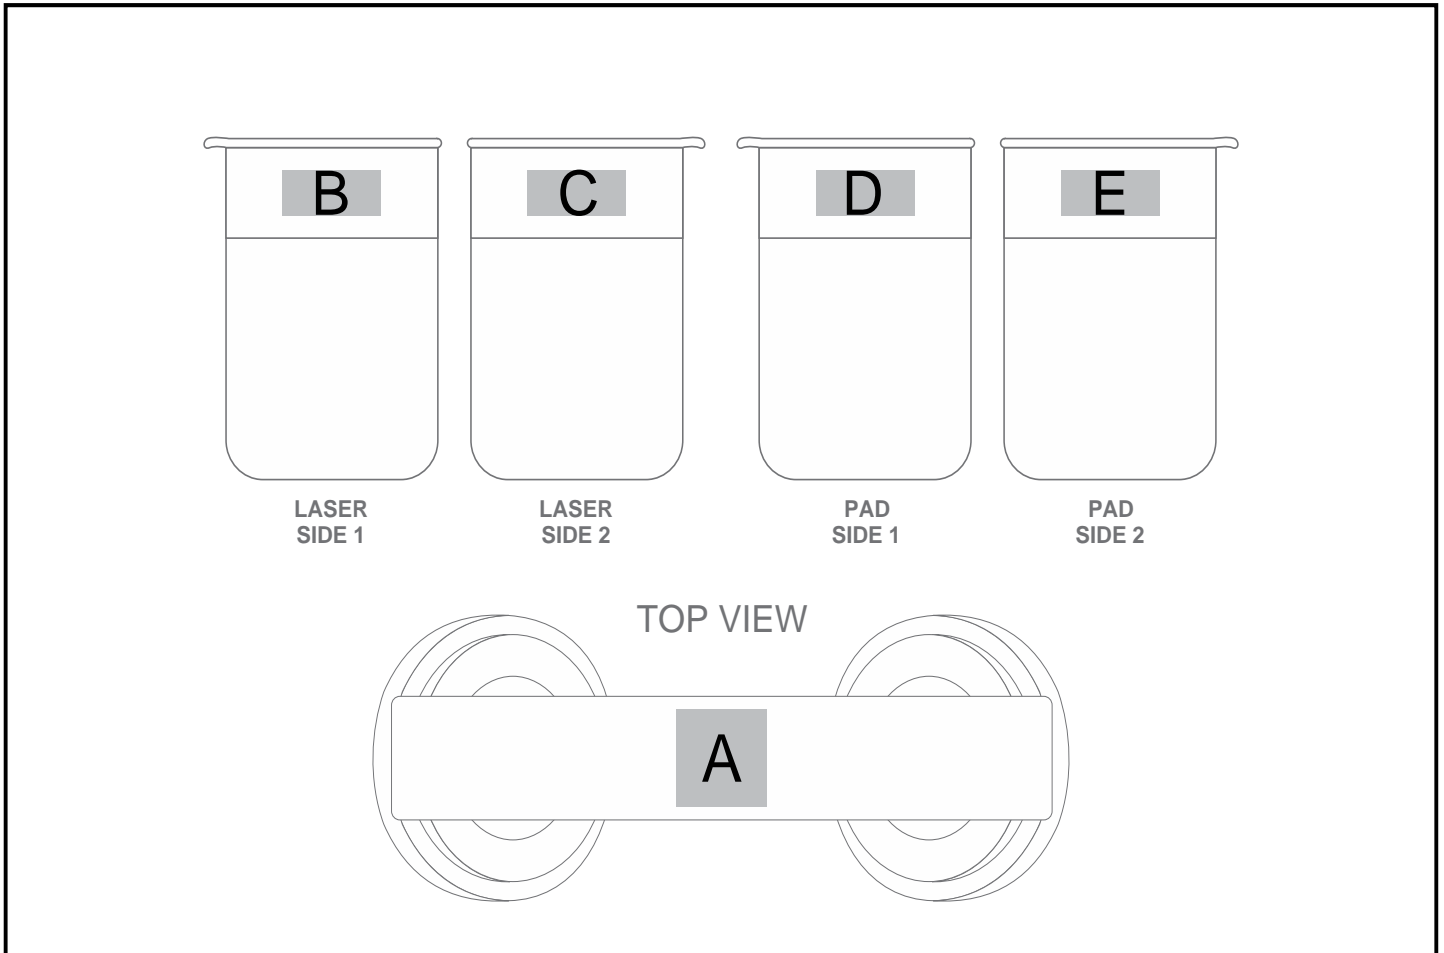

GH-YT-26-B

Yatta Luxe Lifestyle Hamper

Need to know:

- Includes 1-Colour 1-Position Pad Print on Tumbler & Headphones (setup fees apply)

- **Laser Colour:** POS A & B - White

Branding Options:

| Position | Branding Method (Branding Code) | No. of Colours | Dimension |
|----------|---------------------------------|----------------|-----------------------|
| A | Pad Printing (PB) | 2 Colours | 22mm wide x 22mm high |
| B | Laser Engraving (LA) | N/A | 30mm wide x 10mm high |
| C | Laser Engraving (LA) | N/A | 30mm wide x 10mm high |
| D | Pad Printing (PB) | 4 Colours | 35mm wide x 15mm high |
| E | Pad Printing (PB) | 4 Colours | 35mm wide x 15mm high |