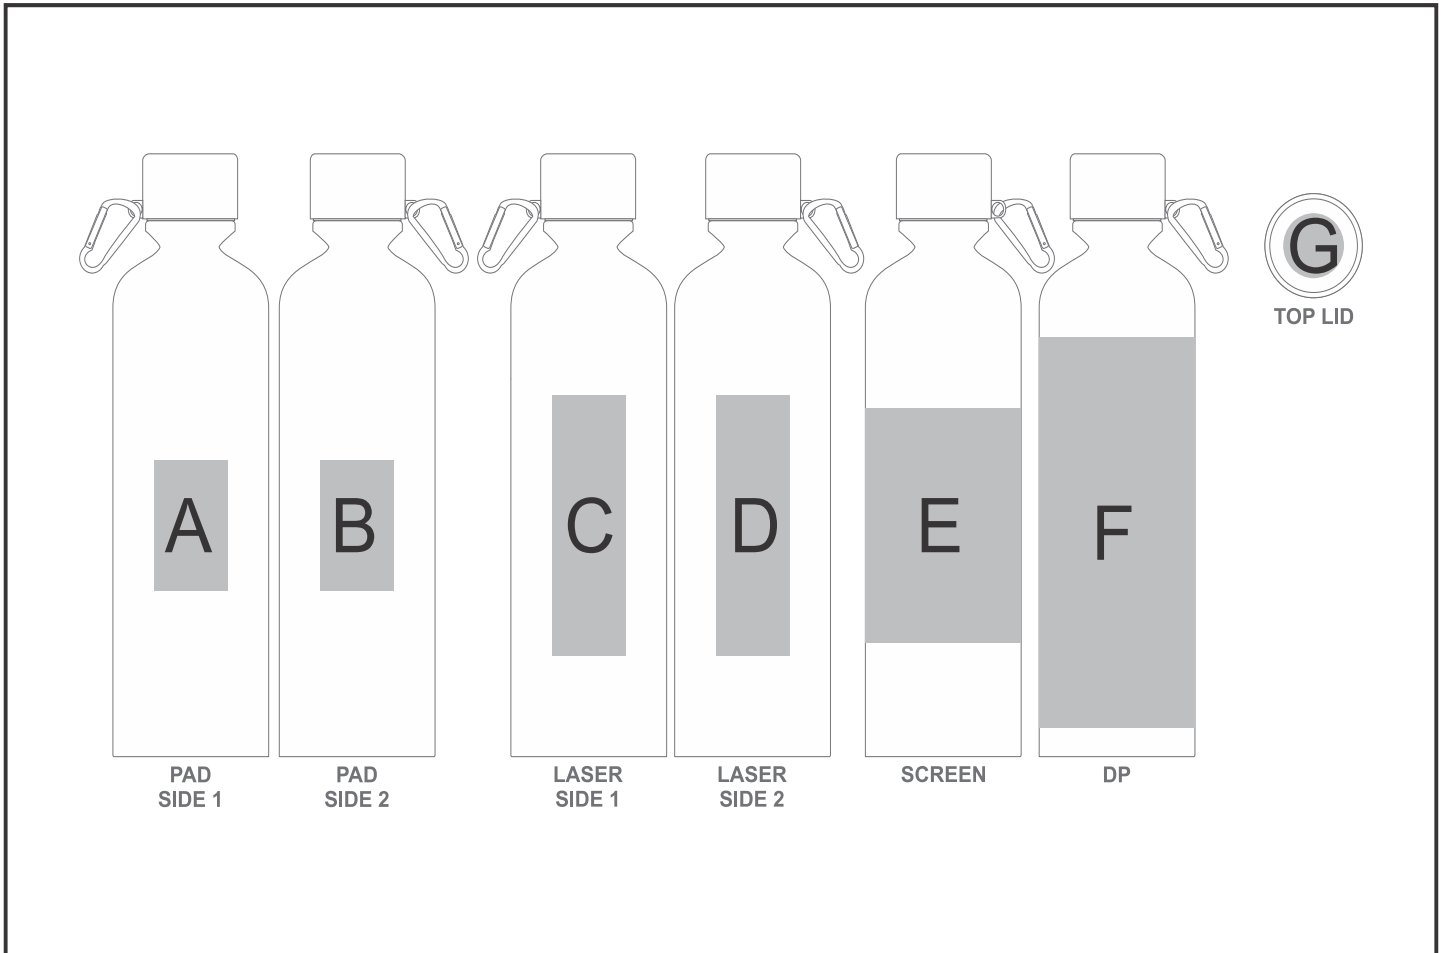

GH-YT-29-B

Yatta Mini Marvels Hamper

Need to know:

- Includes 1-Position Laser Engraving OR 1-Position Direct Print (setup fees apply)
- **Laser Colour:** Bottle - White | Lid - Tonal
- **DP:** Full wrap around designs may have slight misalignment at the join, depending on your artwork.
- Full circumference of bottle is 230mm wide

Branding Options:

Position	Branding Method (Branding Code)	No. of Colours	Dimension
A	Pad Printing (PB)	2 Colours	30mm wide x 50mm high
B	Pad Printing (PB)	2 Colours	30mm wide x 50mm high
C	Laser Engraving (LB)	N/A	30mm wide x 100mm high
D	Laser Engraving (LB)	N/A	30mm wide x 100mm high
E	Screen Wrap (SW)	1 Colour	180mm wide x 120mm high

F	Digital Print Drinkware (DP-C)	Full Colour	230mm wide x 80mm high
F	Digital Print Drinkware (DP-D)	Full Colour	230mm wide x 110mm high
F	Digital Print Drinkware (DP-E)	Full Colour	230mm wide x 150mm high
G	Laser Engraving (LC)	N/A	25mm wide x 25mm high