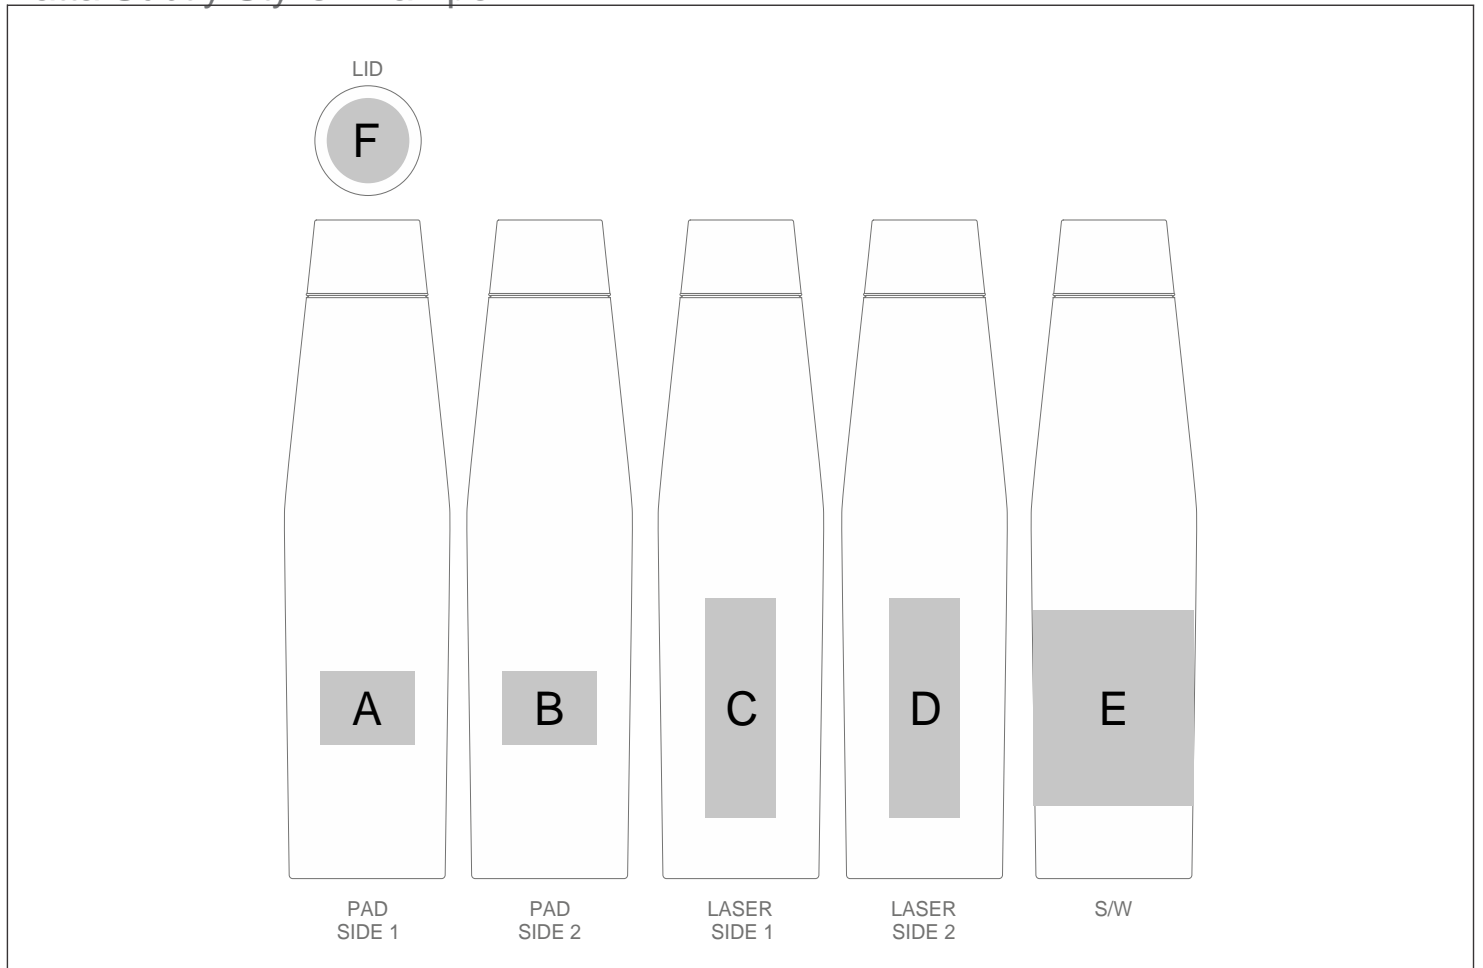

GH-YT-39-B

Yatta Subtly Stylish Hamper

Need to know:

- Includes 1-Position Laser Engraving (setup fees apply)

- **Laser Colour:** Pos C & D - Silver | Pos F - Brown

Branding Options:

Position	Branding Method (Branding Code)	No. of Colours	Dimension
A	Pad Printing (PC)	4 Colours	30mm wide x 35mm high
B	Pad Printing (PC)	4 Colours	30mm wide x 35mm high
C	Laser Engraving (LB)	N/A	30mm wide x 90mm high
D	Laser Engraving (LB)	N/A	30mm wide x 90mm high
E	Screen Wrap (SW)	1 Colour	180mm wide x 70mm high

F	Laser Engraving (LB)	N/A	30mm wide x 30mm high
---	----------------------	-----	-----------------------