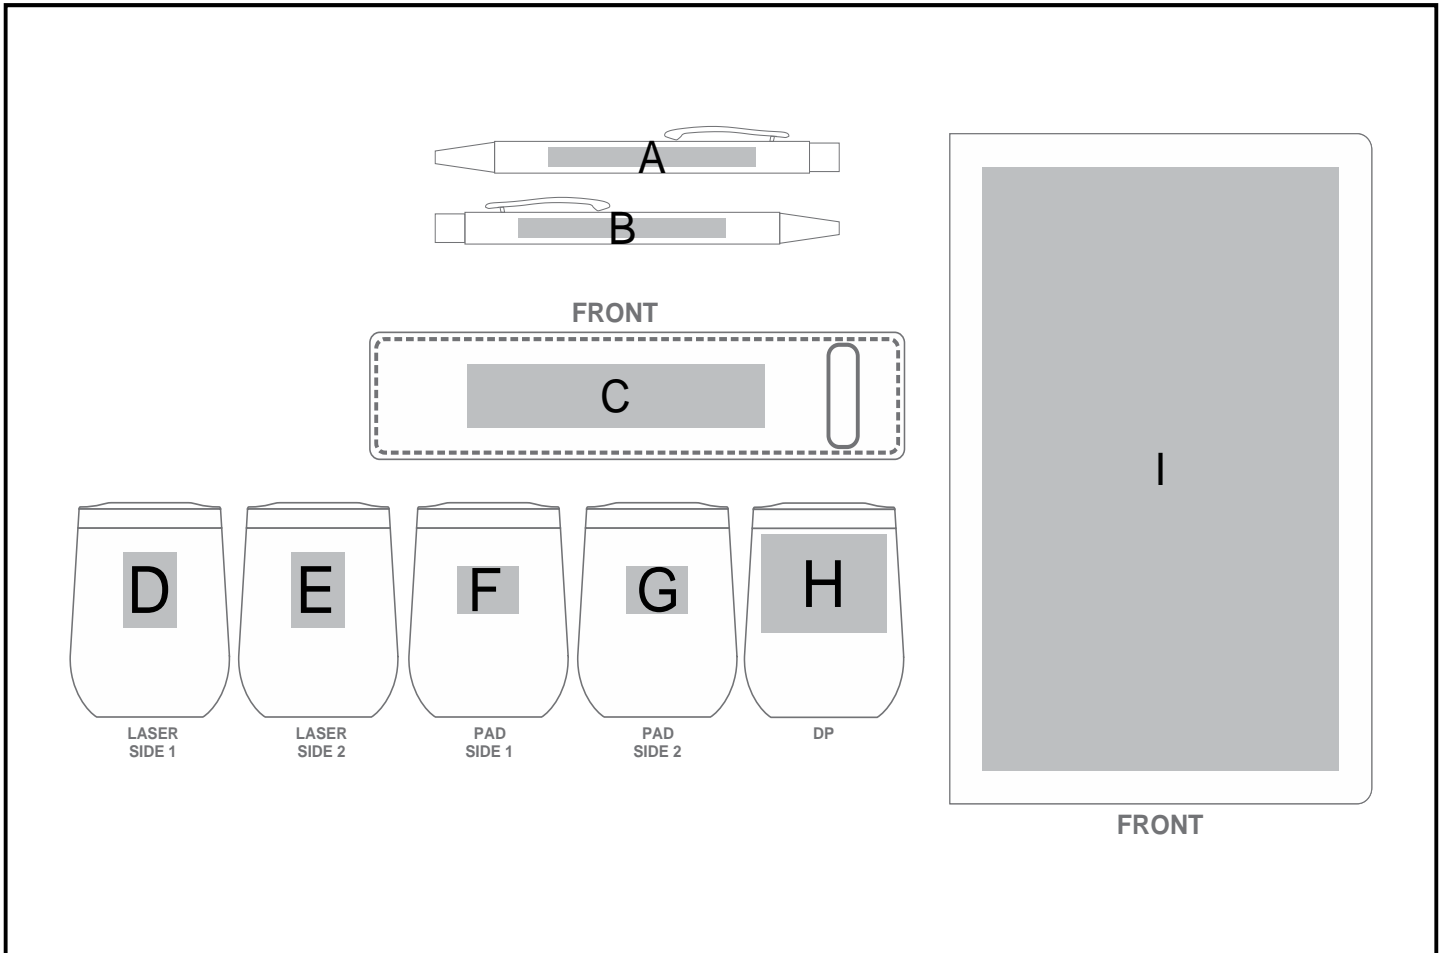

GH-YT-4-B

Yatta Bliss Box Hamper

Need to know:

- Includes 1-Position Laser Engraving on Pen AND 1-Colour, 1-Position Screen Print on Pouch & Notebook AND 1-Position Laser Engraving OR 1-Colour, 1-Position Pad Print on Tumbler (setup fee applies)

- **Laser Colour:** POS A, B - White | POS D, E - Gold

Branding Options:

Position	Branding Method (Branding Code)	No. of Colours	Dimension
A	Laser Engraving (LA)	N/A	70mm wide x 6mm high
B	Laser Engraving (LA)	N/A	70mm wide x 6mm high
C	Screen Print (SA)	1 Colour	100mm wide x 20mm high
D	Laser Engraving (LB)	N/A	30mm wide x 40mm high

E	Laser Engraving (LB)	N/A	30mm wide x 40mm high
F	Pad Printing (PC)	4 Colours	35mm wide x 25mm high
G	Pad Printing (PC)	4 Colours	35mm wide x 25mm high
H	Digital Print Drinkware (DP-C)	Full Colour	70mm wide x 50mm high
I	Screen Print (SB)	1 Colour	100mm wide x 190mm high
I	Debossing (BOS-1)	N/A	120mm wide x 190mm high
I	Digital Direct Transfer (DDT-D)	Full Colour	105mm wide x 74mm high
I	Digital Direct Transfer (DDT-A)	Full Colour	105mm wide x 148mm high
I	Digital Direct Transfer (DDT-B)	Full Colour	110mm wide x 190mm high