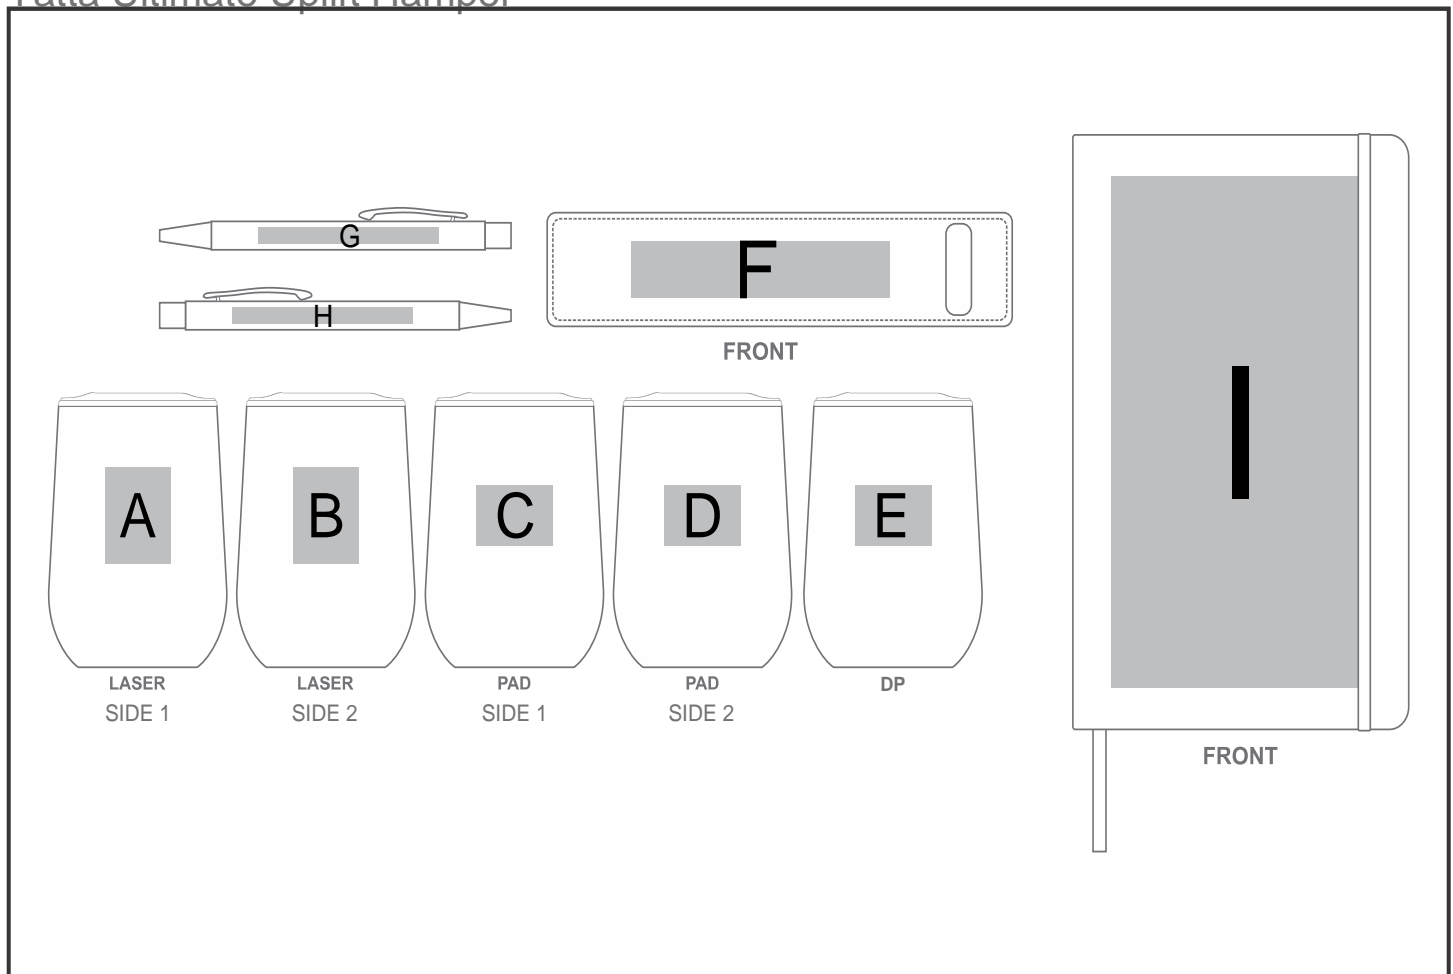

GH-YT-43-B

Yatta Ultimate Uplift Hamper

Need to know:

- Includes 1-Position Laser Engraving OR 1-Colour, 1-Position Pad Print on Cup AND 1-Position Laser Engraving on Pen AND 1-Colour, 1-Position Screen Print on Pen Pouch & Notebook (setup fees apply)

- **Laser Colour:** POS A & B - Laser Colour: Gold for BU & S Mugs | Silver for BL & SW Mugs

- **Screen:** POS E - Texture of the item will affect the print

Branding Options:

Position	Branding Method (Branding Code)	No. of Colours	Dimension
A	Laser Engraving (LB)	N/A	30mm wide x 40mm high
B	Laser Engraving (LB)	N/A	30mm wide x 40mm high
C	Pad Printing (PC)	4 Colours	35mm wide x 25mm high
D	Pad Printing (PC)	4 Colours	35mm wide x 25mm high

E	Digital Print Drinkware (DP-C)	Full Colour	70mm wide x 50mm high
F	Screen Print (SC)	1 Colour	100mm wide x 20mm high
G	Laser Engraving (LA)	N/A	70mm wide x 6mm high
H	Laser Engraving (LA)	N/A	70mm wide x 6mm high
I	Laser Engraving (LB)	N/A	80mm wide x 180mm high
I	Screen Print (SA)	1 Colour	105mm wide x 170mm high
I	Digital Direct Transfer (DDT-D)	Full Colour	100mm wide x 74mm high
I	Digital Direct Transfer (DDT-A)	Full Colour	100mm wide x 148mm high
I	Digital Direct Transfer (DDT-B)	Full Colour	120mm wide x 190mm high
I	Debossing (BOS-1)	N/A	80mm wide x 180mm high