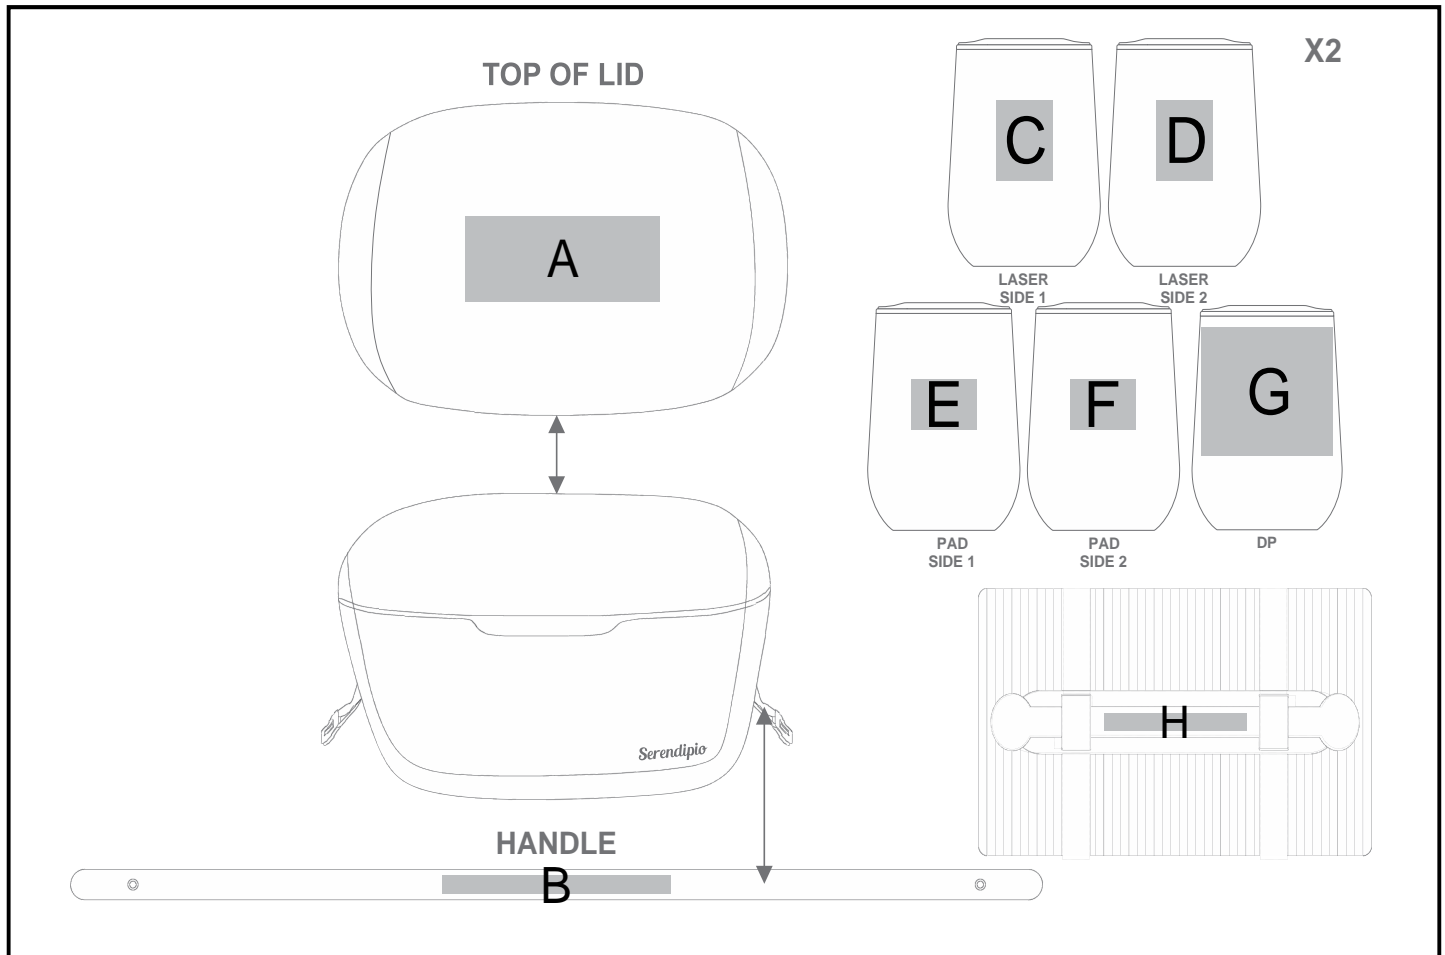

GH-YT-46-B

Yatta Sophisticated Soiree Hamper

Need to know:

- Includes 1-Colour 1-Position Screen Print on Lid OR 1-Position Debossing on Strap of Cooler AND 1-Position Laser Engraving OR 1-Colour, 1-Position Pad Print on both Cups AND 1-Position Debossing on Picnic Blanket (setup fees apply)
- Texture of Item will affect the quality of Screen Print on the strap
- Laser Colour: POS C & D - Silver

Branding Options:

Position	Branding Method (Branding Code)	No. of Colours	Dimension
A	Screen Print (SA)	1 Colour	170mm wide x 70mm high
B	Screen Print (SA)	1 Colour	200mm wide x 15mm high
B	Debossing (BOS-1)	N/A	130mm wide x 15mm high
C	Laser Engraving (LB)	N/A	30mm wide x 40mm high
D	Laser Engraving (LB)	N/A	30mm wide x 40mm high

E	Pad Printing (PC)	4 Colours	35mm wide x 25mm high
F	Pad Printing (PC)	4 Colours	35mm wide x 25mm high
G	Digital Print Drinkware (DP-C)	Full Colour	70mm wide x 50mm high
H	Debossing (BOS-1)	N/A	120mm wide x 14mm high