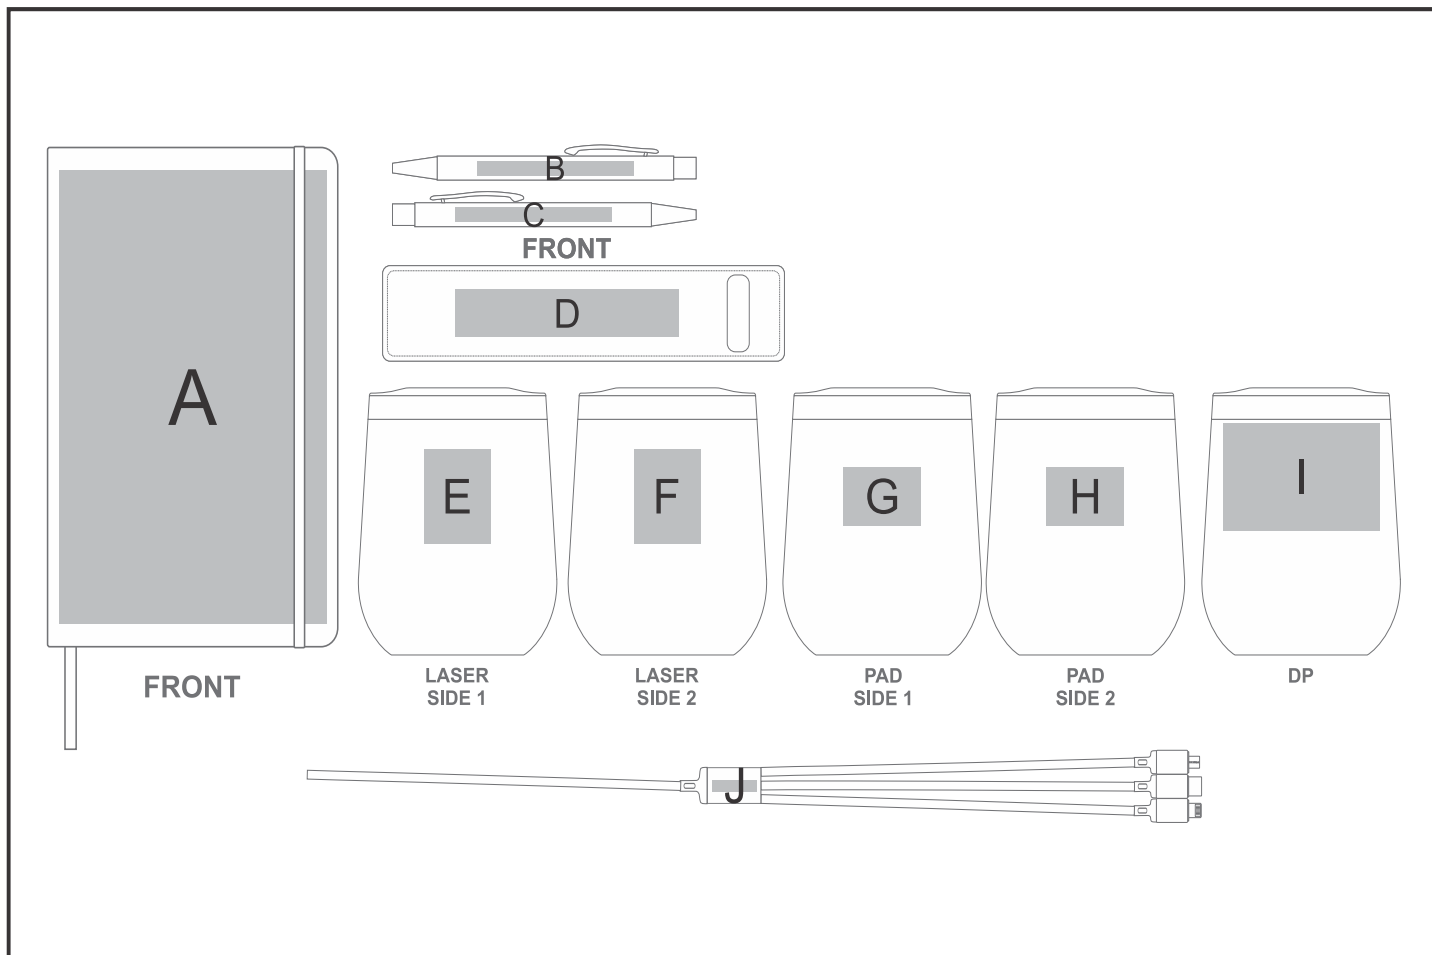

GH-YT-50-B

Yatta Class & Charm Hamper

Need to know:

Includes 1-Position Deboss on Notebook AND 1-Position Laser Engraving on Pen AND 1-Colour, 1-Position Screen Print on Pouch AND -Position Laser Engraving OR 1-Colour, 1-Position Pad Print on Mug (setup fee applies)

- No Solid Blocks for foiling on notebook
- **Laser Colour:** POS B & C - Light Grey | POS E & F - Silver
- **Screen:** Texture of the item will affect the print on pen pouch

Branding Options:

Position	Branding Method (Branding Code)	No. of Colours	Dimension
A	Debossing (BOS-1)	N/A	80mm wide x 180mm high
A	Screen Print (SA)	1 Colour	105mm wide x 170mm high
A	Laser Engraving (LB)	N/A	80mm wide x 180mm high
A	Digital Direct Transfer (DDT-D)	Full Colour	100mm wide x 74mm high
A	Digital Direct Transfer (DDT-A)	Full Colour	100mm wide x 148mm high
A	Digital Direct Transfer (DDT-B)	Full Colour	120mm wide x 190mm high

B	Laser Engraving (LA)	N/A	70mm wide x 6mm high
C	Laser Engraving (LA)	N/A	70mm wide x 6mm high
D	Screen Print (SC)	1 Colour	100mm wide x 20mm high
E	Laser Engraving (LA)	N/A	30mm wide x 40mm high
F	Laser Engraving (LA)	N/A	30mm wide x 40mm high
G	Pad Printing (PC)	4 Colours	35mm wide x 25mm high
H	Pad Printing (PC)	4 Colours	35mm wide x 25mm high
I	Digital Print Drinkware (DP-C)	Full Colour	70mm wide x 45mm high
J	Pad Printing (PA)	4 Colours	20mm wide x 5mm high