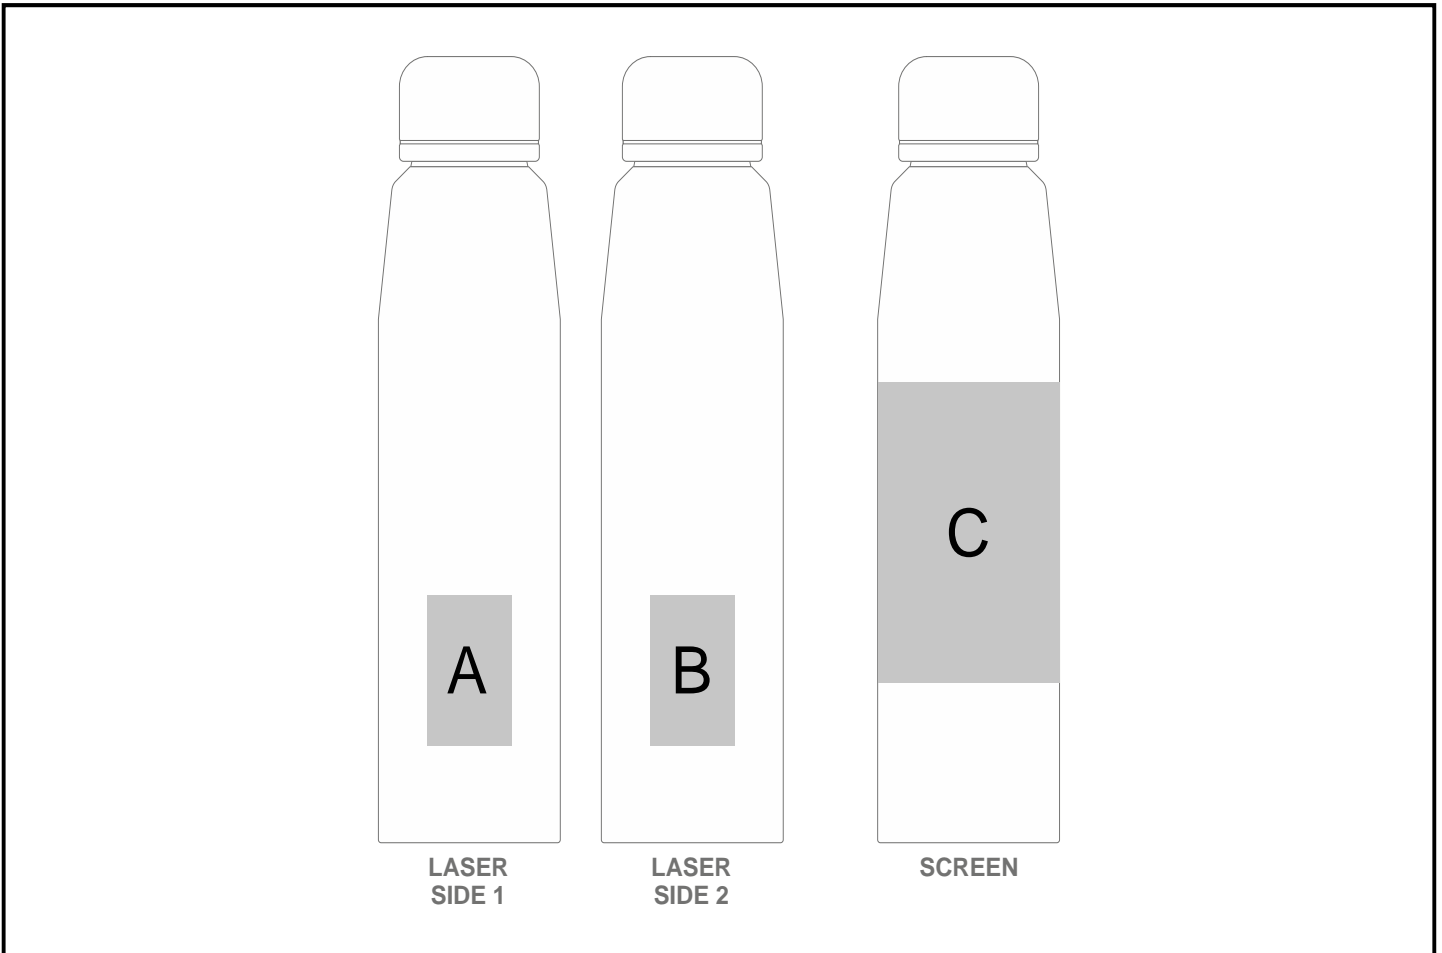

GH-YT-53-B

Yatta Gentle Gem Hamper

Need to know:

- Includes 1-Colour, 1-Position Screen Wrap (setup fees apply)

- **Laser Colour:** POS A & B - Silver

Branding Options:

Position	Branding Method (Branding Code)	No. of Colours	Dimension
A	Laser Engraving (LB)	N/A	30mm wide x 110mm high
B	Laser Engraving (LB)	N/A	30mm wide x 110mm high
C	Screen Wrap (SW)	1 Colour	160mm wide x 100mm high