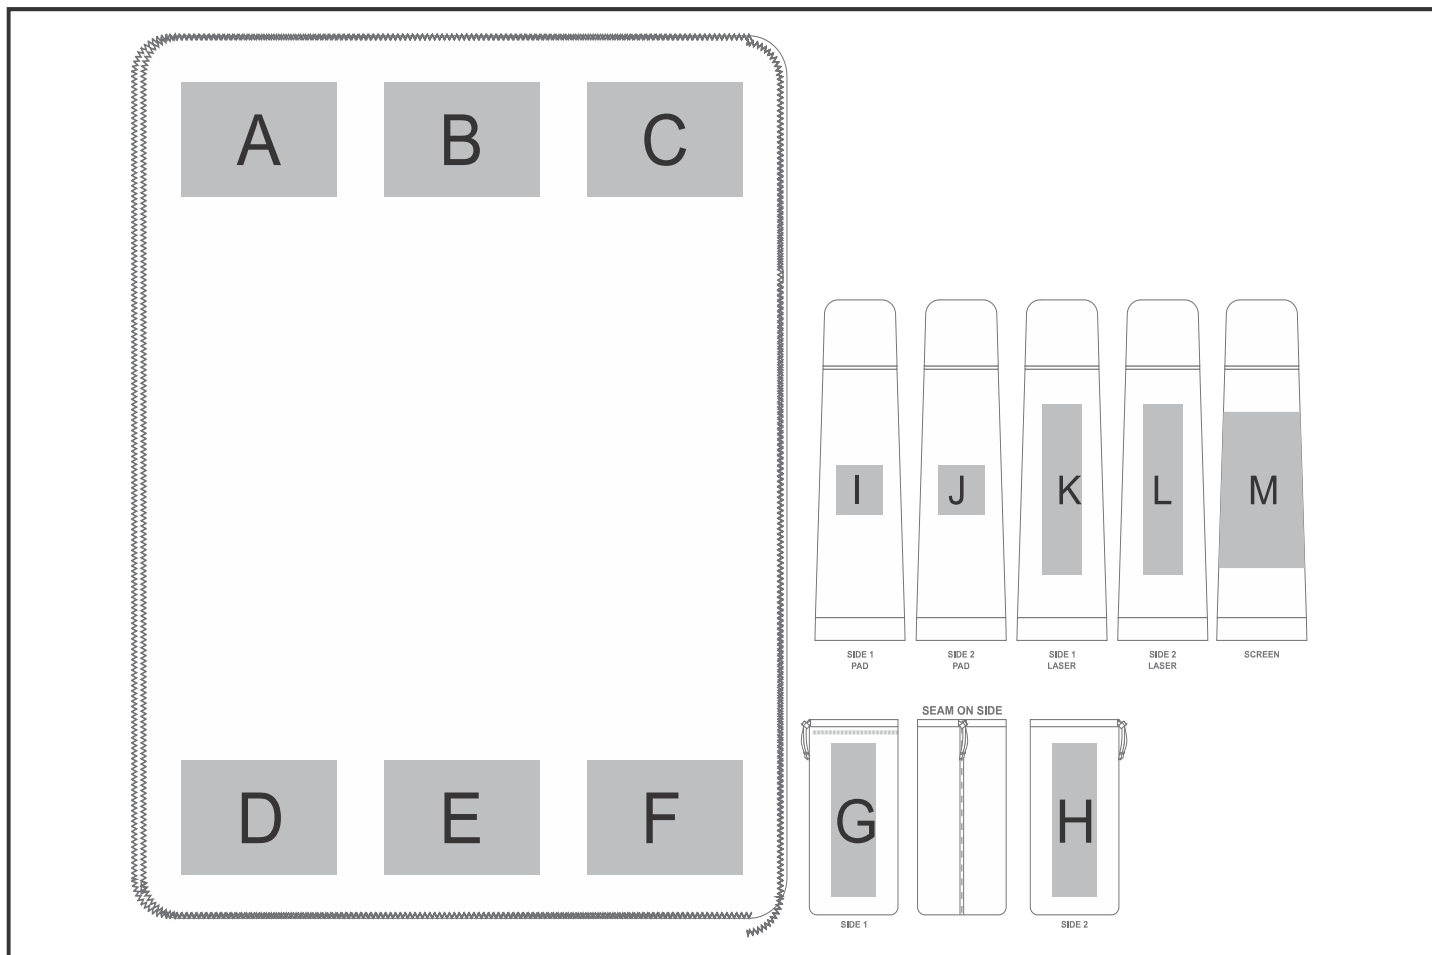

# GH-YT-68-B

Yatta Charming Cuddle Hamper

## Need to know:

- Includes 1-Colour 1-Position Screen Wrap or 1-Position Pad Print on Flask (setup fees apply)
- POS D: Can only brand Silver 877 C due to dye migration.
- Please note: On all thick materials like fleece & blankets, logos with fine detail or text, a block will be added in tonal thread to avoid artwork from sinking into the fabric.
- Due to the limitations in screen wrap we cannot brand 2 side branding opposite each other.
- **Laser Colour:** POS K & L: Silver

## Branding Options:

Position	Branding Method (Branding Code)	No. of Colours	Dimension
A	Embroidery (EM-OTHER)	N/A	290mm wide x 200mm high
B	Embroidery (EM-OTHER)	N/A	290mm wide x 200mm high
C	Embroidery (EM-OTHER)	N/A	290mm wide x 200mm high
D	Embroidery (EM-OTHER)	N/A	290mm wide x 200mm high

E	Embroidery (EM-OTHER)	N/A	290mm wide x 200mm high
F	Embroidery (EM-OTHER)	N/A	290mm wide x 200mm high
G	Screen Print (SB)	1 Colour	80mm wide x 260mm high
H	Screen Print (SB)	1 Colour	80mm wide x 260mm high
I	Pad Printing (PA)	4 Colours	35mm wide x 35mm high
J	Pad Printing (PA)	4 Colours	35mm wide x 35mm high
K	Laser Engraving (LA)	N/A	30mm wide x 120mm high
L	Laser Engraving (LA)	N/A	30mm wide x 120mm high
M	Screen Wrap (SW)	1 Colour	160mm wide x 110mm high