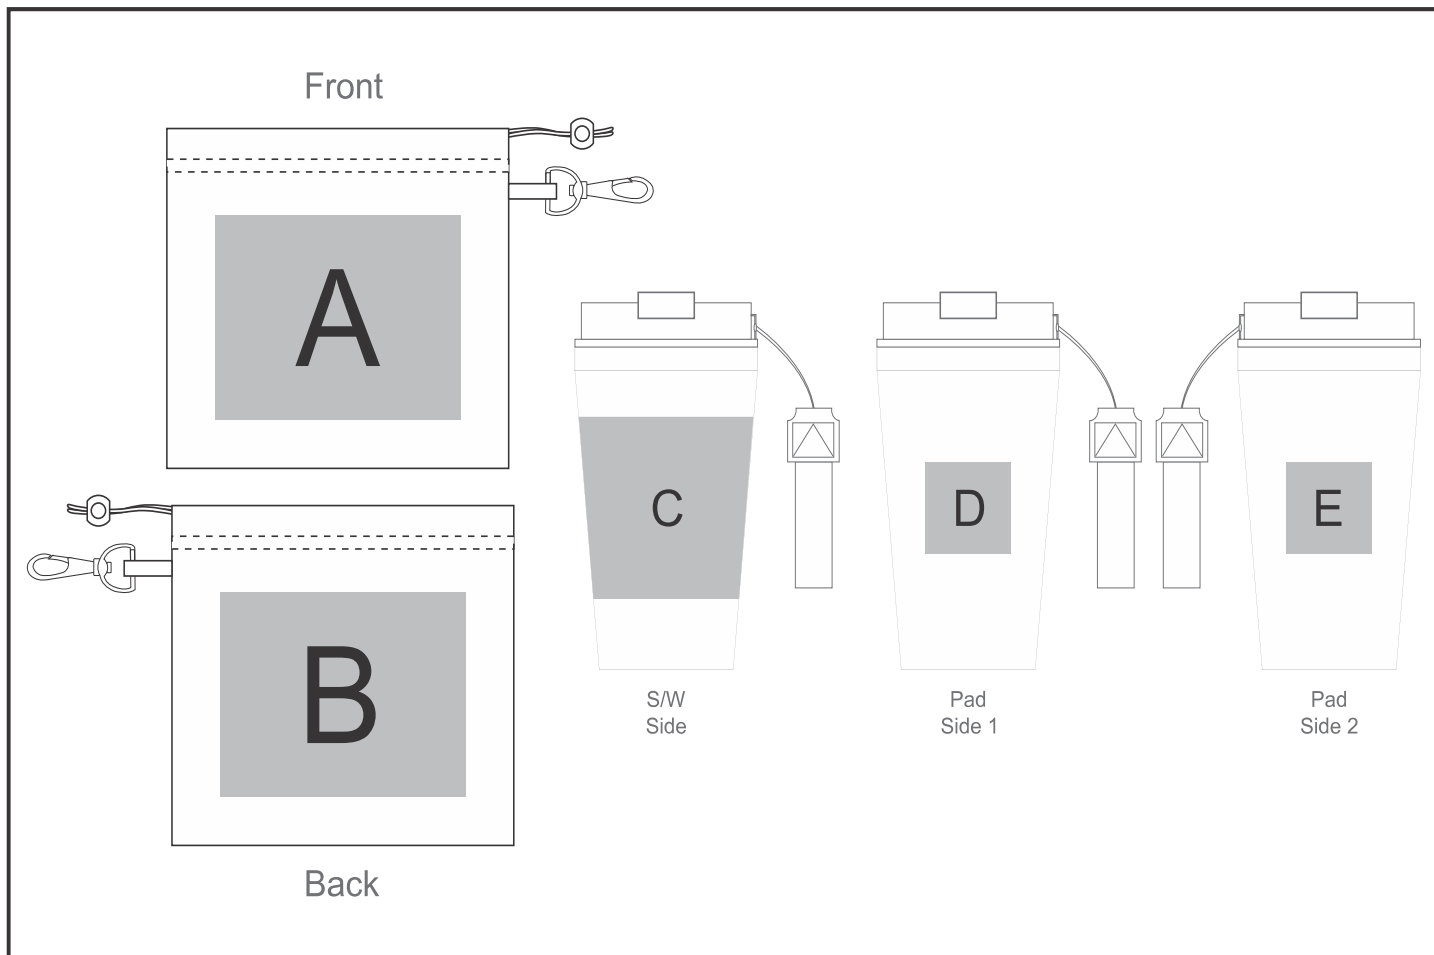

GH-YT-69-B

Yatta Cute & Cosy Hamper

Need to know:

Includes 1-Colour 1-Position Screen Print on Pouch AND 1-Colour 1-Position Screen Wrap OR 1-Position Pad Print on Tumbler (setup fee applies)

- Screen Print: Only Pantone 877C can be branded due to dye migration Texture of the item will affect the print, especially fine detail

- SCREEN: DUE TO DYE MIGRATION, NO WHITE INK/LOGO' ON POUCH

Branding Options:

Position	Branding Method (Branding Code)	No. of Colours	Dimension
A	Screen Print (SB)	1 Colour	100mm wide x 70mm high
A	Digital Direct Transfer (DDT-D)	Full Colour	105mm wide x 74mm high
A	Digital Direct Transfer (DDT-A)	Full Colour	120mm wide x 80mm high

B	Screen Print (SB)	1 Colour	100mm wide x 70mm high
B	Digital Direct Transfer (DDT-D)	Full Colour	105mm wide x 74mm high
B	Digital Direct Transfer (DDT-A)	Full Colour	121mm wide x 80mm high

C	Screen Wrap (SW)	1 Colour	160mm wide x 50mm high
D	Pad Printing (PA)	4 Colours	35mm wide x 35mm high
E	Pad Printing (PA)	4 Colours	35mm wide x 35mm high