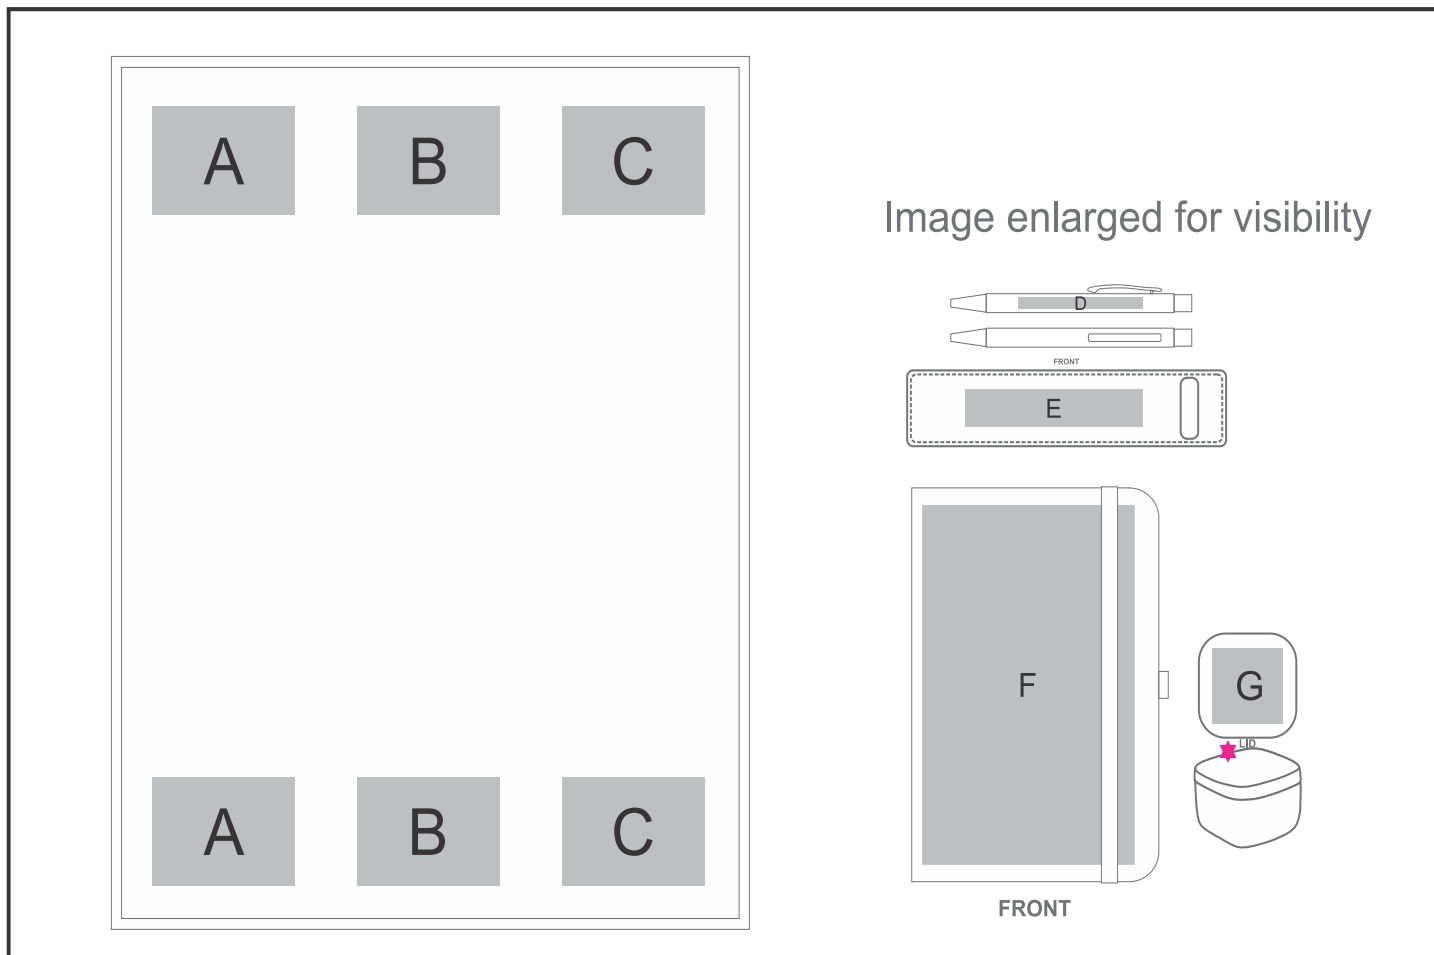

GH-YT-72-B

Yatta Mindful Moments Hamper

Need to know:

Includes 1-Position Laser Engraving on Pen & Candle AND 1-Colour 1-Position Screen Print on Pen Pouch & Notebook (setup fee applies)

- Please note: On all thick materials like fleece & blankets, logos with fine detail or text, a block will be added in tonal thread to avoid artwork from sinking into the fabric.
- Screen: Texture of the item will affect the print on Pen Pouch.
- 2 colours can be screen print if registration is not tight
- Texture of the notebook will affect the screen, deboss and foil
- When choosing the Dome sticker branding option, please be aware that debossing is required at an additional cost. This process creates a recess for the dome sticker to sit in, preventing it from peeling off easily - Stickers must be within the parameters of 1600mm² or 3200mm²
- No Solid blocks for Foiling.
- **Laser Colour:** POS D - Light Grey | POS G - Silver

Branding Options:

| Position | Branding Method (Branding Code) | No. of Colours | Dimension |
|----------|---------------------------------|----------------|-------------------------|
| A | Embroidery (EM-OTHER) | N/A | 280mm wide x 200mm high |