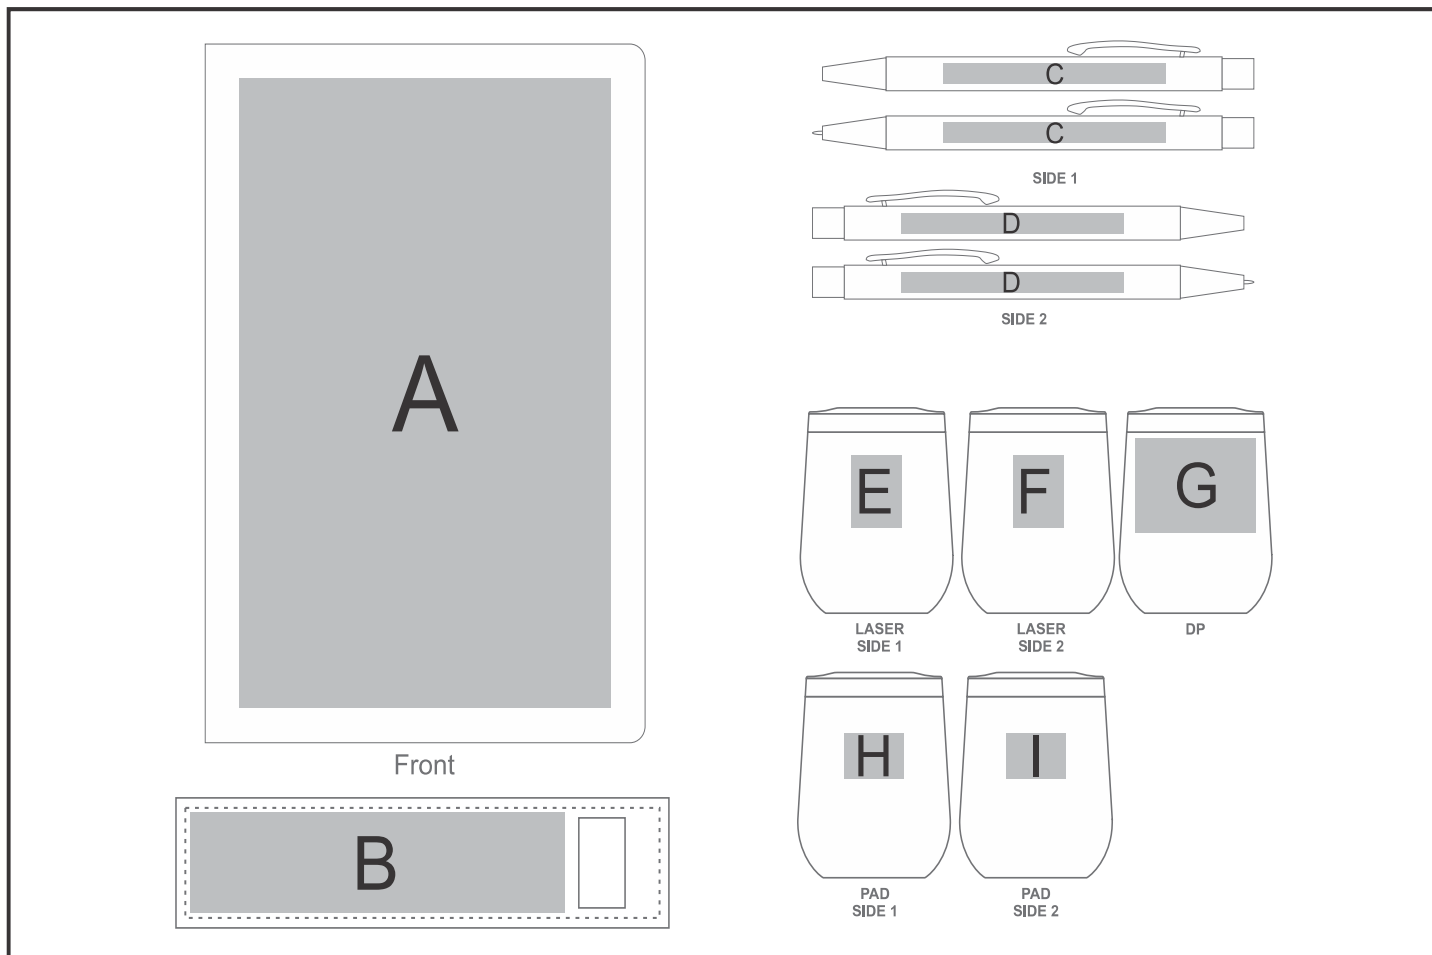

GH-YT-83-B

Yatta Luxe Lines Hamper

Need to know:

- Includes 1-Colour 1-Position Screen Print on Notebook & Pen Pouch AND 1-Position Laser Engraving on Pen & Pencil AND 1-Position Laser Engraving OR 1-Colour 1-Position Pad Print on Tumbler (setup fee applies)

- **Screen:** Texture of the item will affect the print on Pen Pouch and Notebook.

- **Laser Colour:** POS C & D - Light Grey | POS E & F - Gold

Branding Options:

Position	Branding Method (Branding Code)	No. of Colours	Dimension
A	Screen Print (SB)	1 Colour	100mm wide x 190mm high
A	Debossing (BOS-1)	N/A	120mm wide x 190mm high
A	Digital Direct Transfer (DDT-D)	Full Colour	105mm wide x 74mm high
A	Digital Direct Transfer (DDT-A)	Full Colour	105mm wide x 148mm high
A	Digital Direct Transfer (DDT-B)	Full Colour	110mm wide x 190mm high
B	Screen Print (SC)	1 Colour	100mm wide x 20mm high

C	Laser Engraving (LA)	N/A	70mm wide x 6mm high
D	Laser Engraving (LA)	N/A	70mm wide x 6mm high
E	Laser Engraving (LB)	N/A	30mm wide x 40mm high
F	Laser Engraving (LB)	N/A	30mm wide x 40mm high
G	Digital Print Drinkware (DP-C)	Full Colour	70mm wide x 50mm high
H	Pad Printing (PC)	4 Colours	35mm wide x 25mm high
I	Pad Printing (PC)	4 Colours	35mm wide x 25mm high