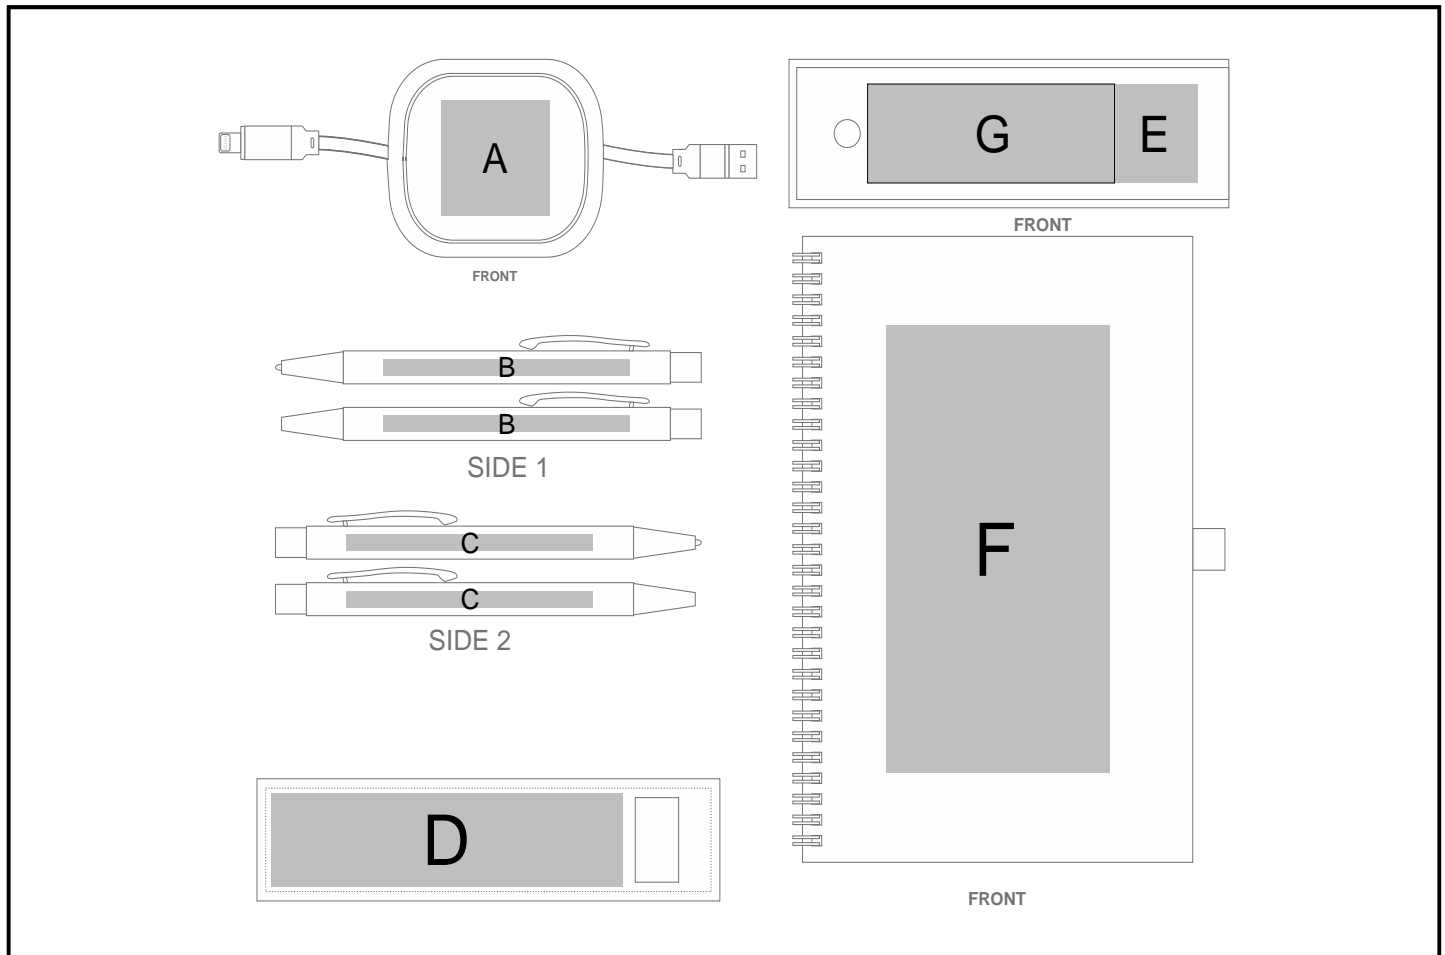

# GH-YT-84-B

### Need to know:

- Includes 1-Position Laser Engraving on POS G AND 1-Colour, 1-Position Pad Print on Cable & Pen Set (setup fee applies).
- POS B, C, E & G - Due to tonal variations in the wood the laser engraving will vary from one item to the next and will likely vary in the same item.
- **Laser Colour:** POS B, C, E & G - Tonal
- Can not guarantee 100% straightness due to stitching on Pen pouch.
- **POS D & POS F:** Texture of Item will affect the quality of Screen Print on item.

### Branding Options:

Position	Branding Method (Branding Code)	No. of Colours	Dimension
A	Pad Printing (PA)	4 Colours	35mm wide x 35mm high
B	Pad Printing (PA)	4 Colours	55mm wide x 6mm high
B	Laser Engraving (LC)	N/A	80mm wide x 5mm high
C	Pad Printing (PA)	4 Colours	55mm wide x 6mm high
C	Laser Engraving (LC)	N/A	80mm wide x 5mm high

D	Screen Print (SA)	1 Colour	120mm wide x 30mm high
E	Laser Engraving (LC)	N/A	100mm wide x 30mm high
F	Screen Print (SA)	1 Colour	80mm wide x 150mm high
G	Laser Engraving (LC)	N/A	80mm wide x 30mm high