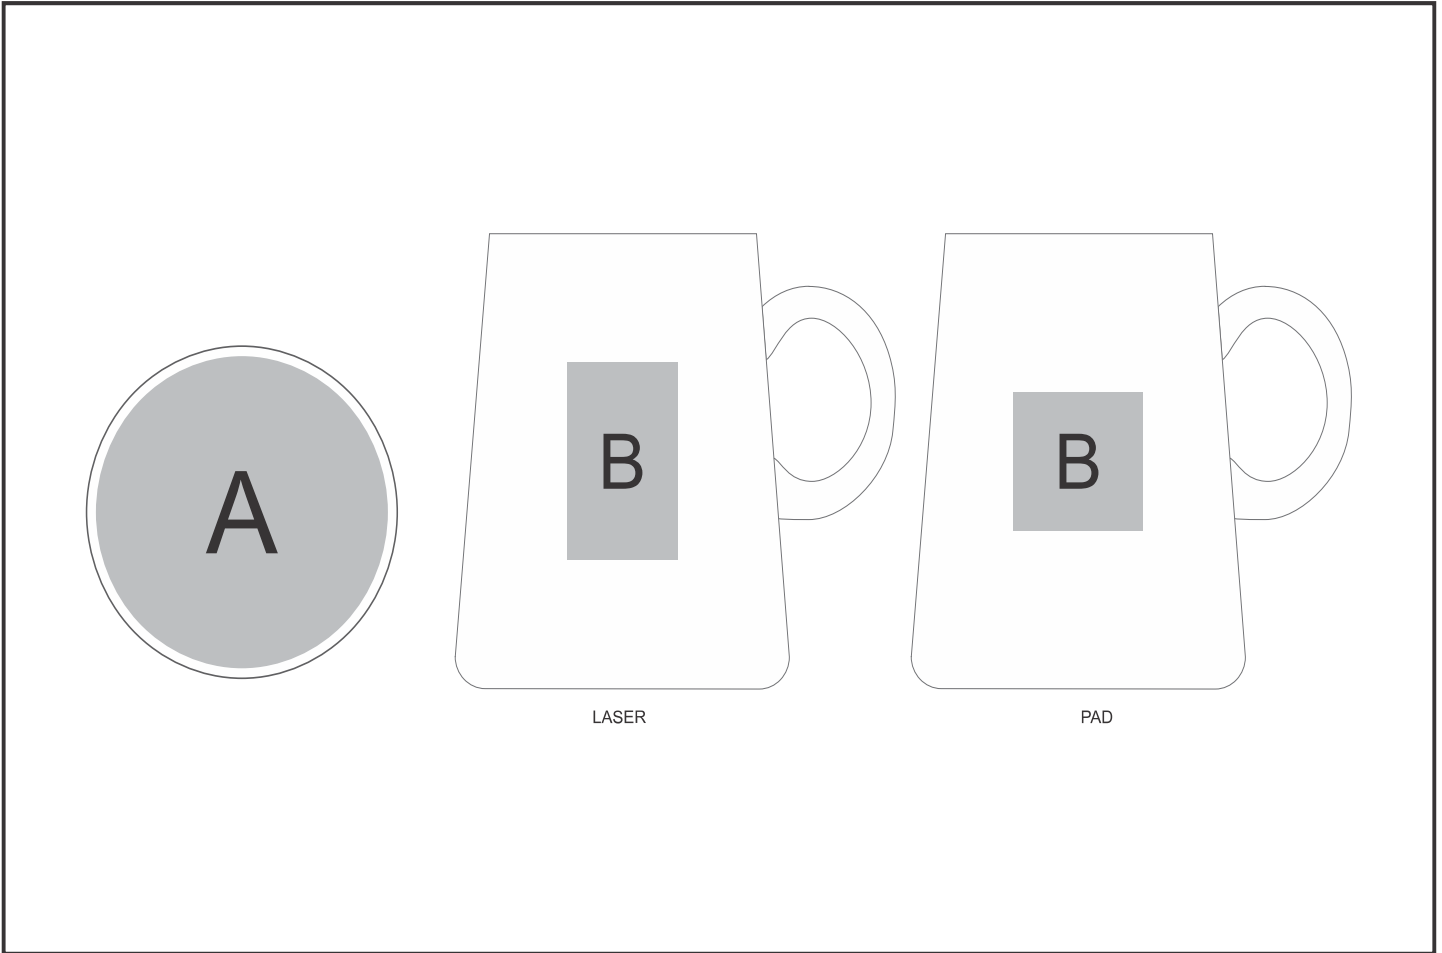

GH-YT-88-B

Yatta Bundled Bliss Hamper

Need to know:

- Includes 1-Position Laser Engraving on Coaster AND 1-Colour 1-Position Pad Print OR 1-Position Laser Engraving on Mug (setup fees apply)
- No Artwork with Solid Coverage will be branded for Laser on Mug.
- Texture of Item will affect the quality of Screen Print.
- Due to tonal variations in the wood the laser engraving will vary from one item to the next and will likely vary in the same item.
- **Laser Colour:** POS A - Tonal | POS B - White

Branding Options:

Position	Branding Method (Branding Code)	No. of Colours	Dimension
A	Screen Print (SA)	1 Colour	70mm wide x 70mm high
A	Pad Printing (PA)	4 Colours	50mm wide x 50mm high
A	Direct to Print (DP-A)	Full Colour	90mm wide x 90mm high
A	Laser Engraving (LC)	N/A	60mm wide x 60mm high

B	Pad Printing (PA)	4 Colours	35mm wide x 35mm high
B	Laser Engraving (LB)	N/A	30mm wide x 50mm high