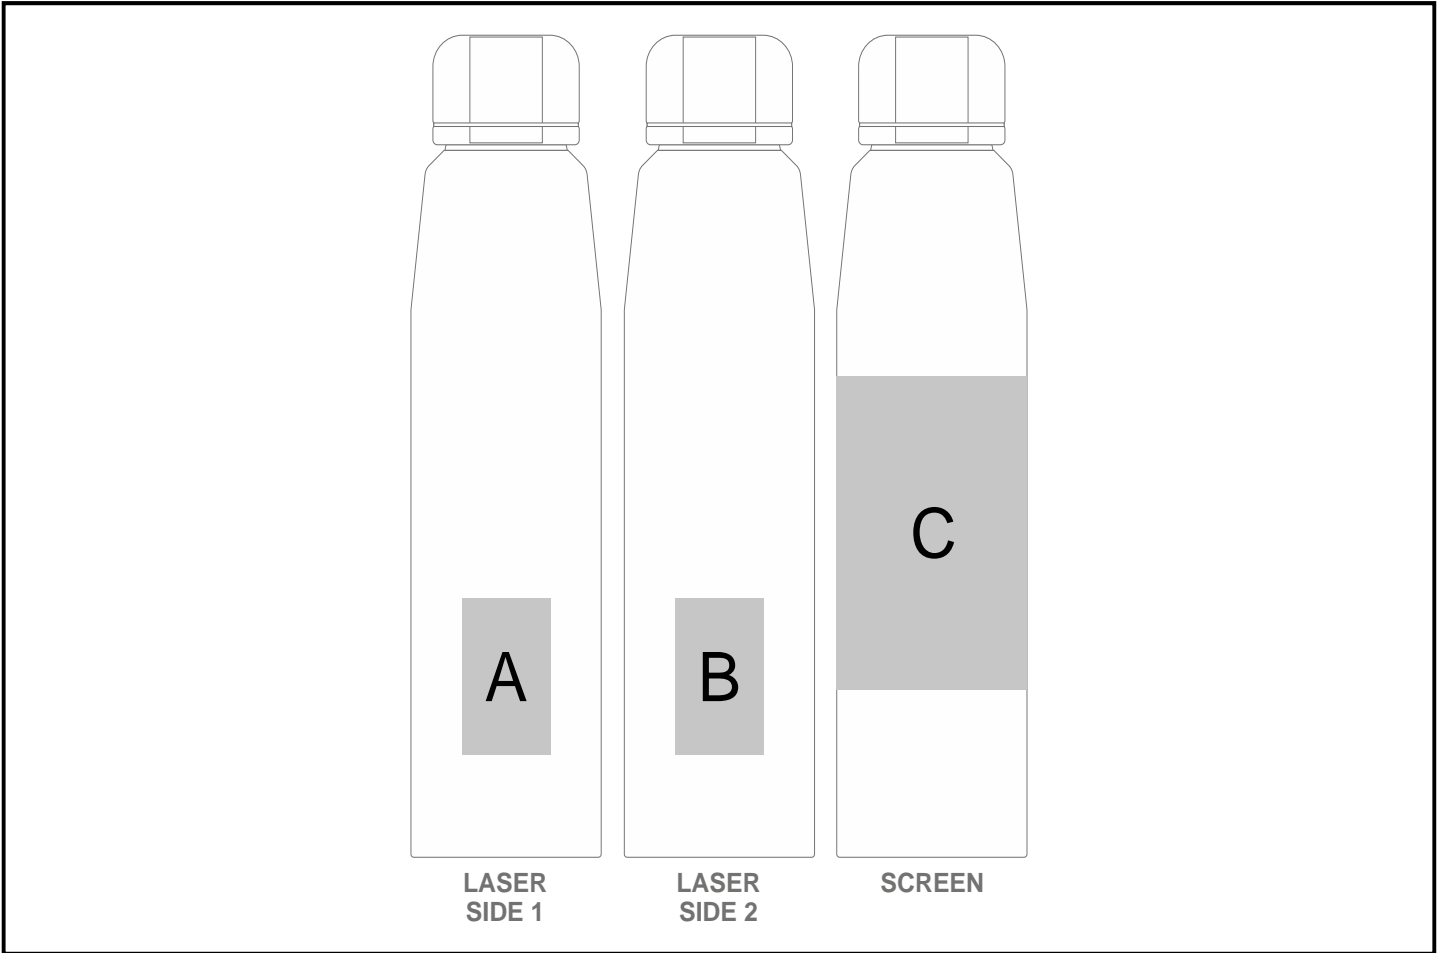

# GH-YT-9-B

Yatta Classic Capsule Hamper

## Need to know:

- Includes 1-Colour, 1-Position Screen Wrap (setup fees apply)

- **Laser Colour: Silver**

## Branding Options:

| Position | Branding Method (Branding Code) | No. of Colours | Dimension               |
|----------|---------------------------------|----------------|-------------------------|
| A        | Laser Engraving (LB)            | N/A            | 30mm wide x 50mm high   |
| B        | Laser Engraving (LB)            | N/A            | 30mm wide x 50mm high   |
| C        | Screen Wrap (SW)                | 1 Colour       | 170mm wide x 120mm high |