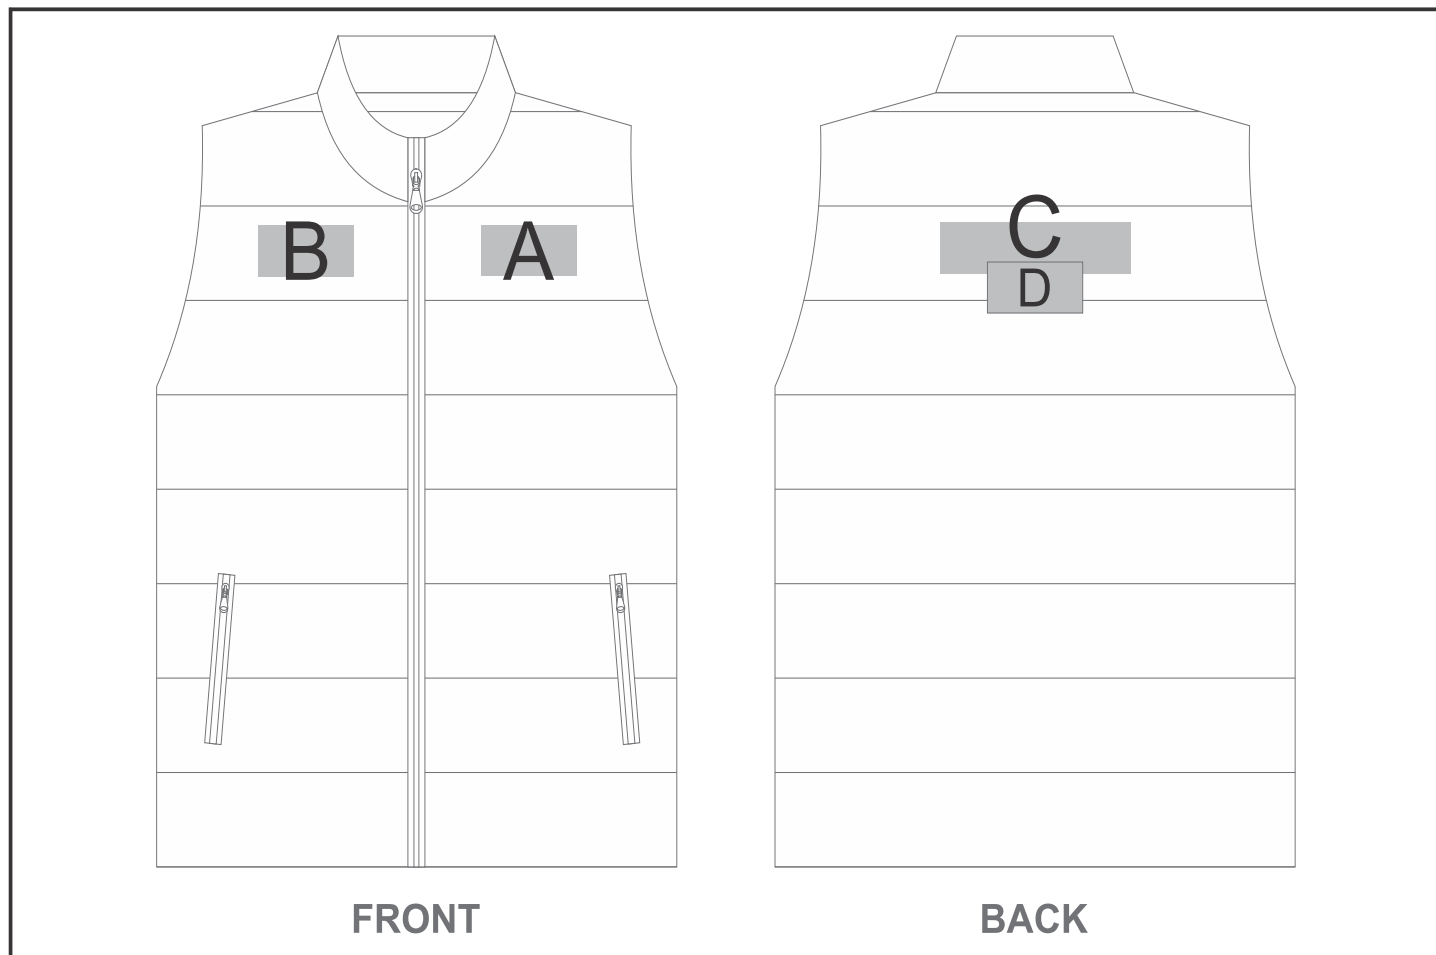

ALT-LND

Mens Lando Body Warmer

Need to know:

Includes 1-Position Digital Transfer (setup fee applies)

- **DTC/EMB inclusive Parameters:** Left/Right Chest or Back = 100mm x 100mm
- Cannot guarantee a 100% straight branding on any clothing item with check or stripe detail.
- No Screen Print on this garment, the dye from the garment fabric changes the colour of the ink.

Branding Options:

Position	Branding Method (Branding Code)	No. of Colours	Dimension
A	Embroidery (EMB-A)	N/A	100mm wide x 50mm high
A	Digital Transfer Clothing A6 (DTC-A6)	Full Colour	100mm wide x 40mm high
B	Embroidery (EMB-A)	N/A	100mm wide x 50mm high
B	Digital Transfer Clothing A6 (DTC-A6)	Full Colour	100mm wide x 40mm high
C	Embroidery (EM-CLOTHING)	N/A	200mm wide x 50mm high
C	Digital Transfer Clothing A6 (DTC-A6)	Full Colour	148mm wide x 40mm high

C	Digital Transfer Clothing A5 (DTC-A5)	Full Colour	200mm wide x 40mm high
D	Embroidery (EMB-A)	N/A	100mm wide x 50mm high