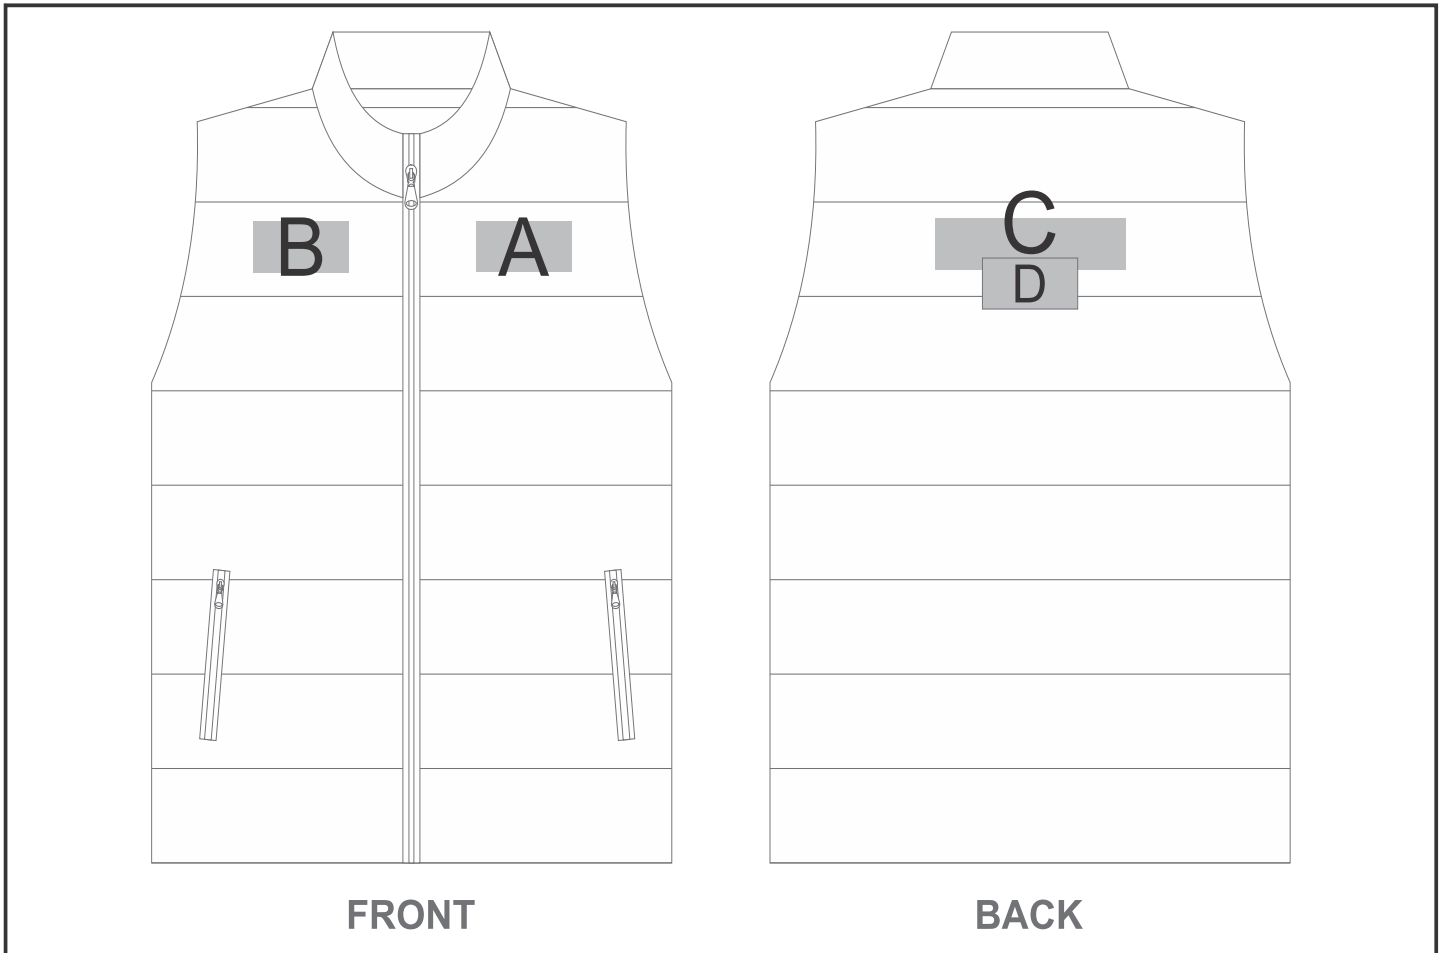

ALT-LNL

Ladies Lando Body Warmer

Need to know:

Includes 1-Position Digital Transfer (setup fee applies)

- **DTC/EMB inclusive Parameters:** Left/Right Chest or Back = 100mm x 100mm
- Cannot guarantee a 100% straight branding on any clothing item with check or stripe detail.
- No Screen Print on this garment, the dye from the garment fabric changes the colour of the ink.

Branding Options:

Position	Branding Method (Branding Code)	No. of Colours	Dimension
A	Embroidery (EMB-A)	N/A	100mm wide x 50mm high
A	Digital Transfer Clothing A6 (DTC-A6)	Full Colour	100mm wide x 40mm high
B	Embroidery (EMB-A)	N/A	100mm wide x 50mm high
B	Digital Transfer Clothing A6 (DTC-A6)	Full Colour	100mm wide x 40mm high

C	Embroidery (EM-CLOTHING)	N/A	200mm wide x 50mm high
C	Digital Transfer Clothing A6 (DTC-A6)	Full Colour	148mm wide x 40mm high
C	Digital Transfer Clothing A5 (DTC-A5)	Full Colour	200mm wide x 40mm high
D	Embroidery (EMB-A)	N/A	100mm wide x 50mm high