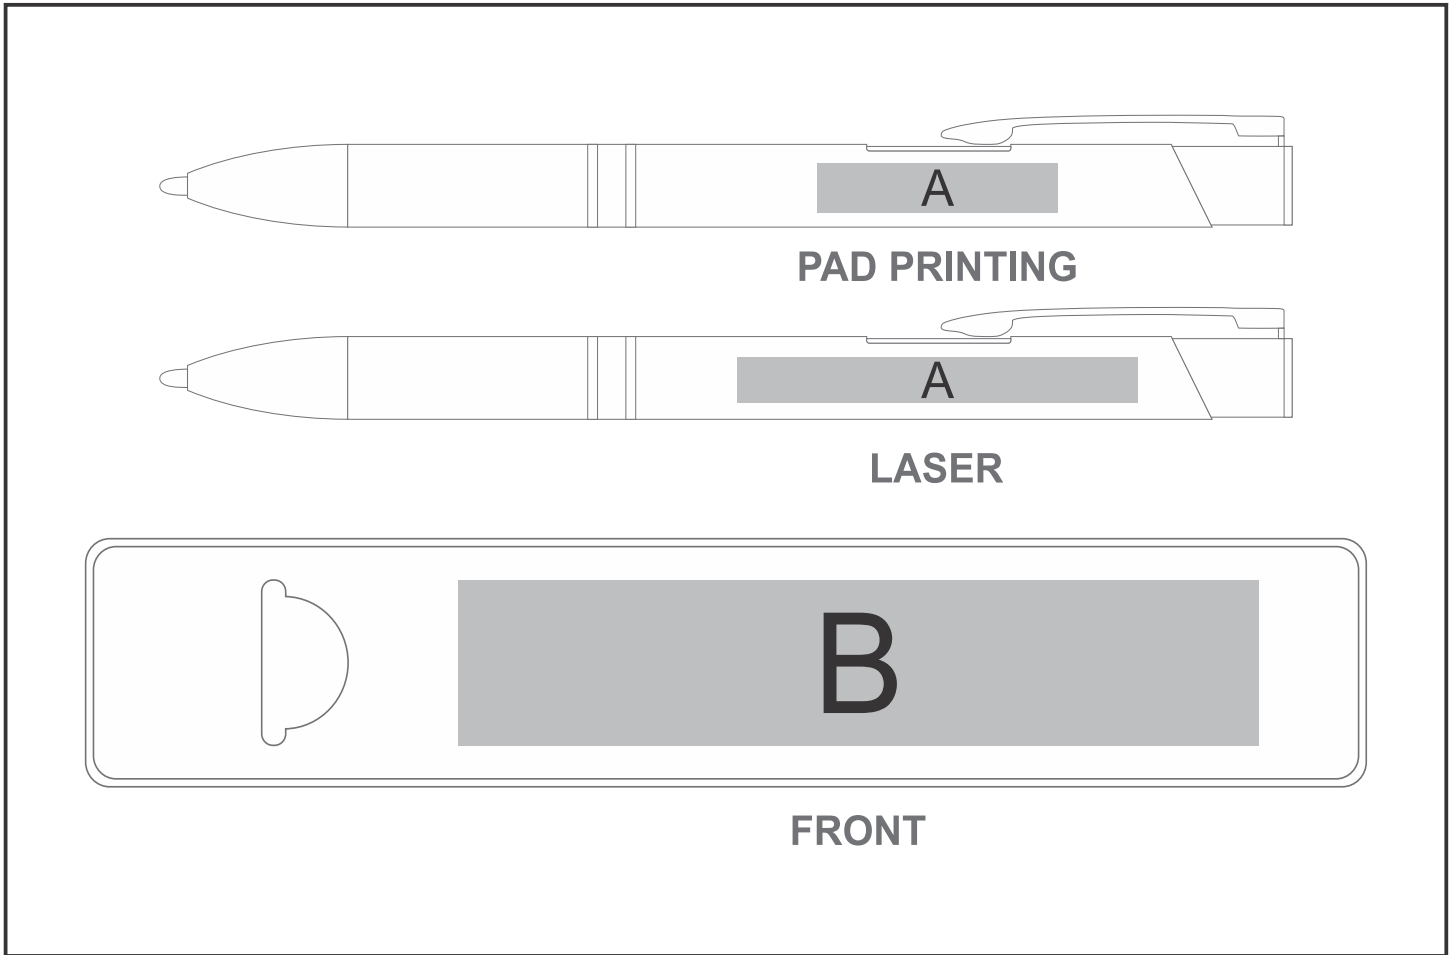

GP-AM-8-B

Panama Ball Pen In Pouch

Need to know:

- Laser Colour: White

Branding Options:

| Position | Branding Method (Branding Code) | No. of Colours | Dimension |
|----------|---------------------------------|----------------|------------------------|
| A | Laser Engraving (LA) | N/A | 50mm wide x 5.5mm high |
| B | Screen Print (SA) | 1 Colour | 100mm wide x 20mm high |