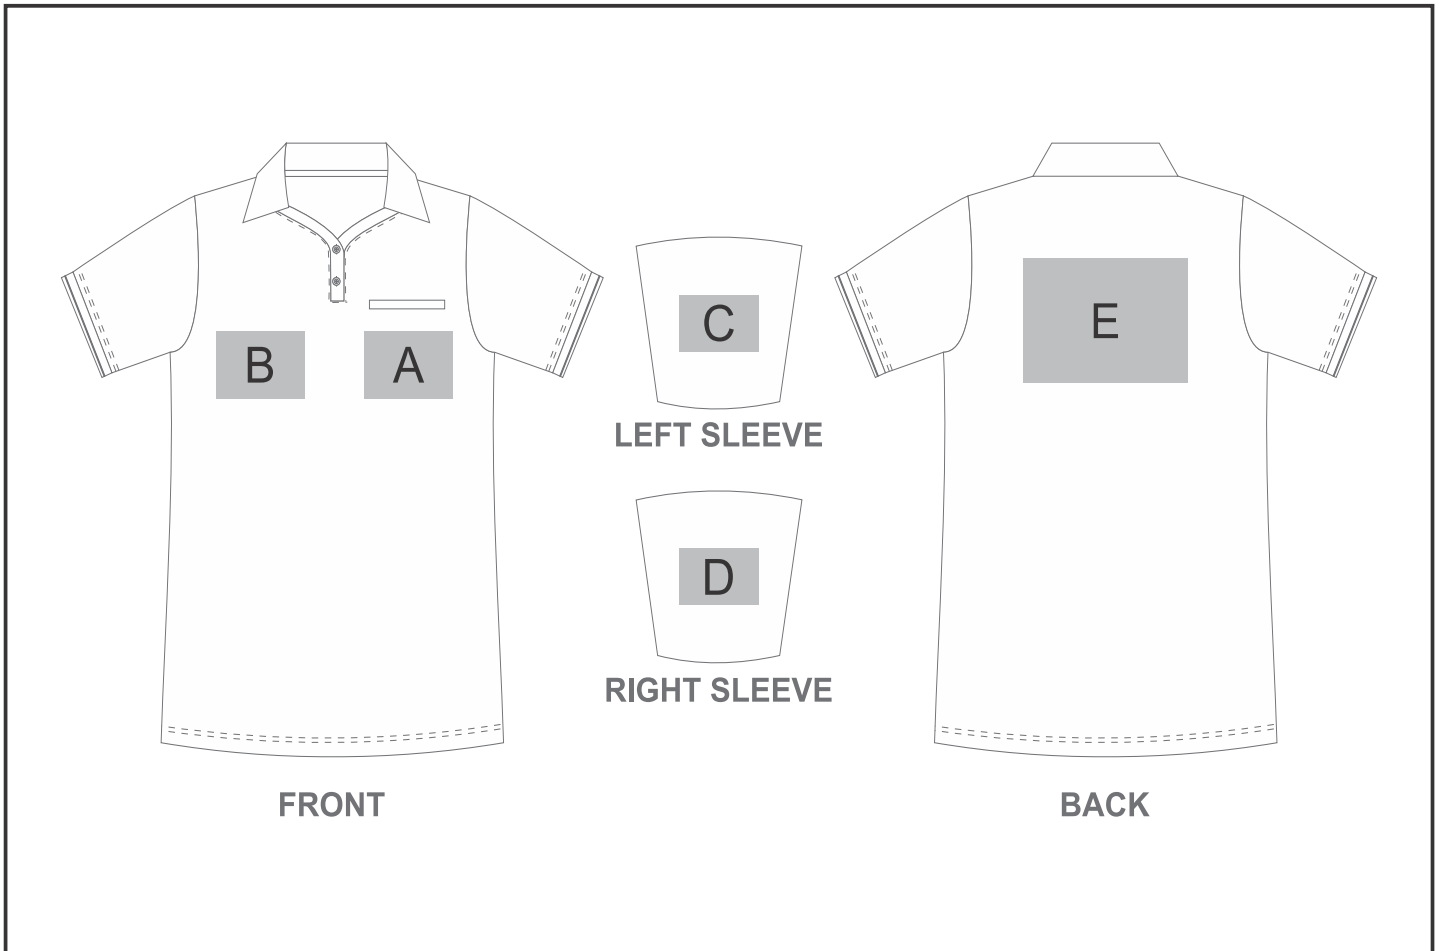

### Need to know:

Includes 1-Position Digital Transfer (setup fee applies)

- **DTC/EMB inclusive Parameters:** Left/Right Chest or Back = 100mm x 100mm

### Branding Options:

Position	Branding Method (Branding Code)	No. of Colours	Dimension
A	Screen Print (SA)	1 Colour	100mm wide x 80mm high
A	Embroidery (EMB-A)	N/A	100mm wide x 100mm high
A	Digital Transfer Clothing A6 (DTC-A6)	Full Colour	100mm wide x 100mm high
A	Silicone (STP-A)	N/A	30mm wide x 30mm high
A	Silicone (STP-B)	N/A	50mm wide x 50mm high
A	Silicone (STP-C)	N/A	80mm wide x 80mm high
A	Silicone (STP-D)	N/A	100mm wide x 40mm high
B	Screen Print (SA)	1 Colour	100mm wide x 80mm high

C	Screen Print (SA)	1 Colour	60mm wide x 60mm high
C	Embroidery (EMB-A)	N/A	80mm wide x 60mm high
C	Digital Transfer Clothing A6 (DTC-A6)	Full Colour	80mm wide x 80mm high
C	Silicone (STP-A)	N/A	30mm wide x 30mm high
C	Silicone (STP-B)	N/A	50mm wide x 50mm high
C	Silicone (STP-C)	N/A	80mm wide x 80mm high

D	Screen Print (SA)	1 Colour	60mm wide x 60mm high
D	Embroidery (EMB-A)	N/A	80mm wide x 60mm high
D	Digital Transfer Clothing A6 (DTC-A6)	Full Colour	80mm wide x 80mm high
D	Silicone (STP-A)	N/A	30mm wide x 30mm high
D	Silicone (STP-B)	N/A	50mm wide x 50mm high
D	Silicone (STP-C)	N/A	80mm wide x 80mm high