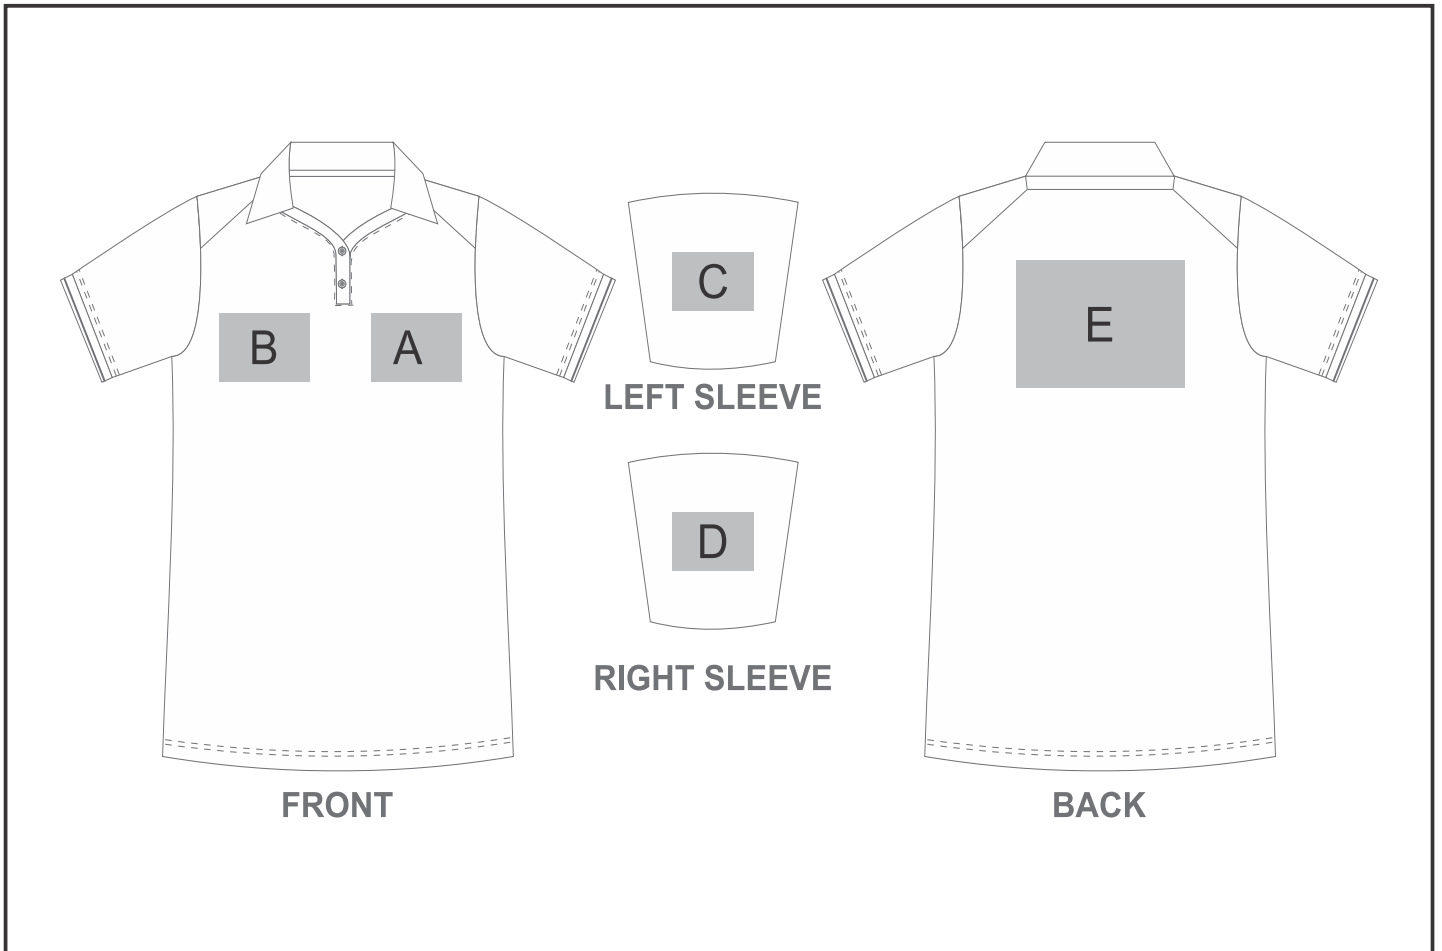

ALT-APM

Mens Apex Golf Shirt

Need to know:

Includes 1-Position Digital Transfer (setup fee applies)

- **DTC/EMB inclusive Parameters:** Left/Right Chest or Back = 100mm x 100mm

Branding Options:

Position	Branding Method (Branding Code)	No. of Colours	Dimension
A	Screen Print (SA)	1 Colour	100mm wide x 80mm high
A	Embroidery (EMB-A)	N/A	100mm wide x 100mm high
A	Digital Transfer Clothing A6 (DTC-A6)	Full Colour	100mm wide x 100mm high
A	Silicone (STP-A)	N/A	30mm wide x 30mm high
A	Silicone (STP-B)	N/A	50mm wide x 50mm high
A	Silicone (STP-C)	N/A	80mm wide x 80mm high
A	Silicone (STP-D)	N/A	100mm wide x 40mm high

B	Screen Print (SA)	1 Colour	100mm wide x 80mm high