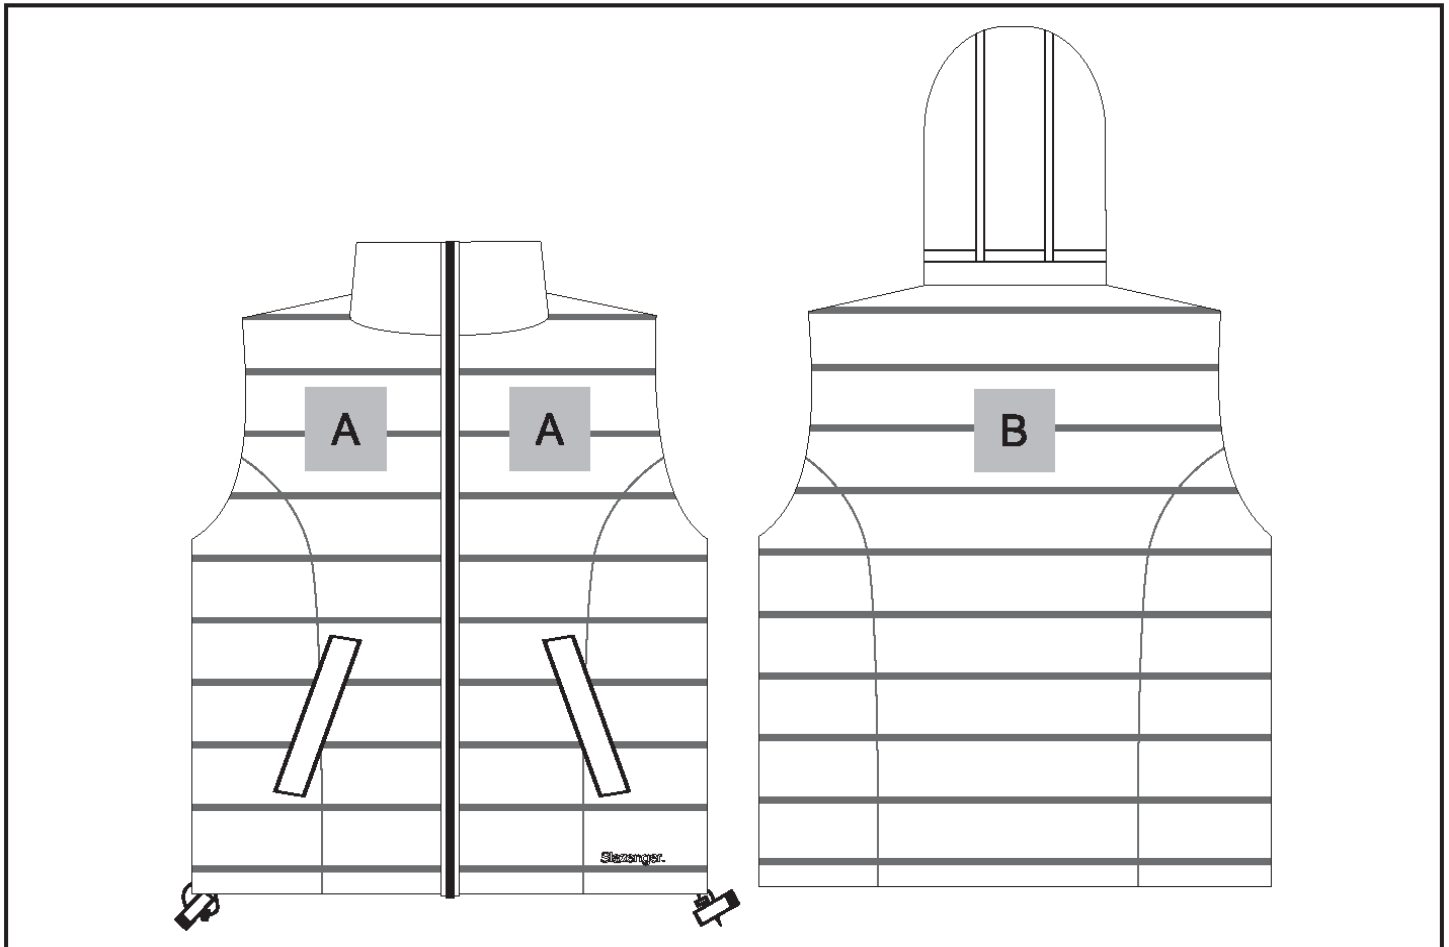

SLAZ-7609

Ladies Evolution Bodywarmer

Need to know:

- Includes 1-Position Embroidery OR 1-Position Digital Transfer (setup fee applies)
- EMB/DTC inclusive parameters: Left/Right Chest or Back = 100mm x 100mm
- NB: Inclusive Branding is NOT applicable to Items marked as Reduced to Clear.
- Cannot guarantee a 100% straight branding on any clothing item with check or stripe detail.
- Please note that the panels on the garment are inconsistent from Small to XL.
- The left/right chest and the back will be branded in the closest panel to standard left/right chest and back yoke position.

Branding Options:

| Position | Branding Method (Branding Code) | No. of Colours | Dimension |
|----------|---------------------------------------|----------------|-----------------------|
| A | Embroidery (EM-CLOTHING) | | 80mm wide x 80mm high |
| A | Digital Transfer Clothing A6 (DTC-A6) | Full Colour | 80mm wide x 80mm high |

| | | | |
|---|---------------------------------------|-------------|-----------------------|
| B | Embroidery (EM-CLOTHING) | | 80mm wide x 80mm high |
| B | Digital Transfer Clothing A6 (DTC-A6) | Full Colour | 80mm wide x 80mm high |