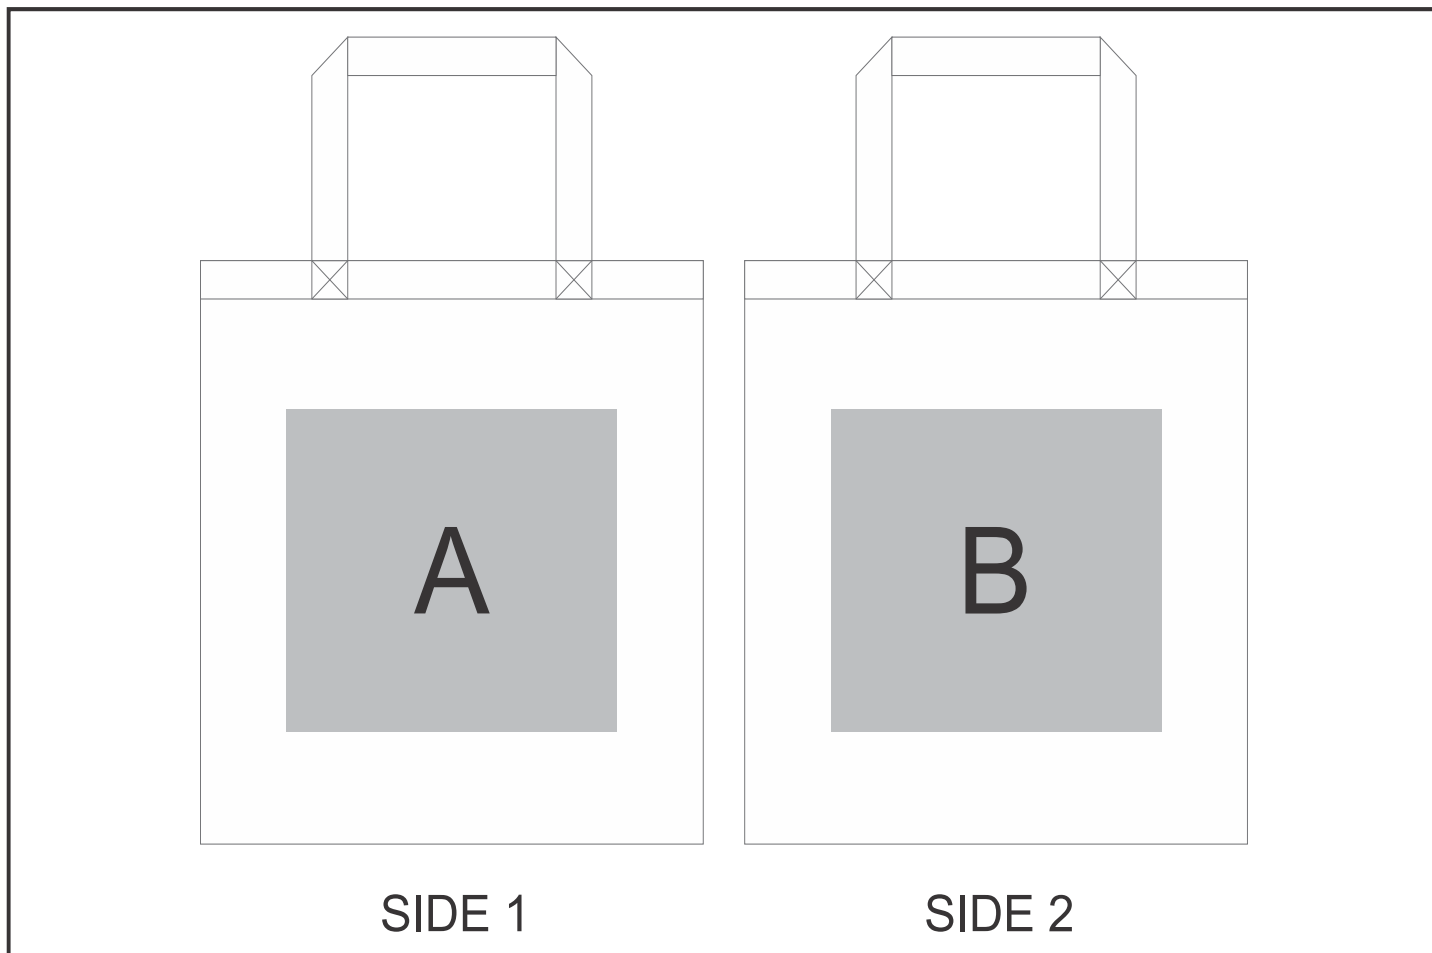

BG-AC-432-B

Andy Cartwright Symmetry Cotton Tote

Also available in

Check Logo24
guide and t's & c's

Need to know:

- Includes 1-Colour, 1-Position Screen Print (setup fees apply)
- Texture of Item will affect the quality of Screen Print.
- DDT: Texture of the item will affect the quality of the print and a fine contour maybe added for print quality

Branding Options:

Position	Branding Method (Branding Code)	No. of Colours	Dimension
A	Screen Print (SA)	2 Colours	200mm wide x 200mm high
A	Digital Direct Transfer (DDT-D)	Full Colour	105mm wide x 74mm high
A	Digital Direct Transfer (DDT-A)	Full Colour	105mm wide x 148mm high
A	Digital Direct Transfer (DDT-B)	Full Colour	148mm wide x 210mm high
A	Digital Direct Transfer (DDT-C)	Full Colour	230mm wide x 210mm high
B	Screen Print (SA)	2 Colours	200mm wide x 200mm high

B	Digital Direct Transfer (DDT-D)	Full Colour	105mm wide x 74mm high
B	Digital Direct Transfer (DDT-A)	Full Colour	105mm wide x 148mm high
B	Digital Direct Transfer (DDT-B)	Full Colour	148mm wide x 210mm high
B	Digital Direct Transfer (DDT-C)	Full Colour	230mm wide x 210mm high